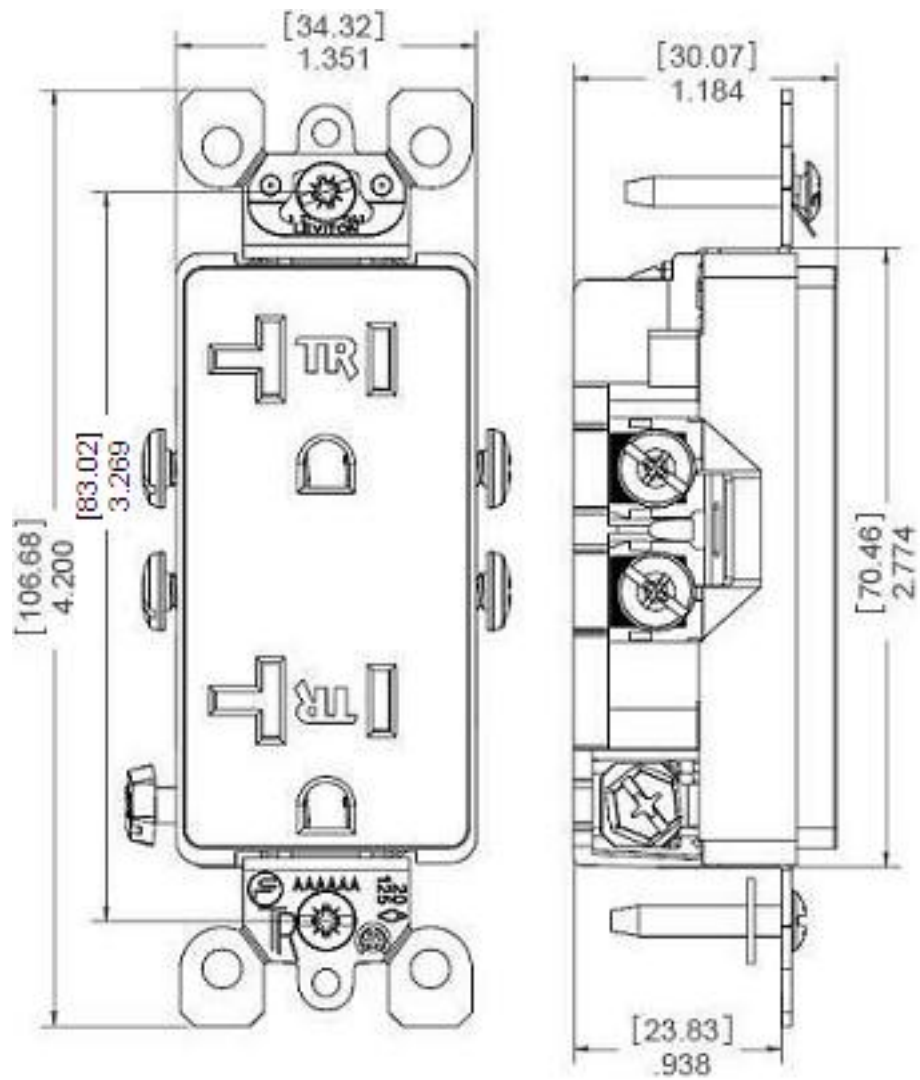

T5825-W

UPC Code: 07847745035

Country of Origin: China

Straight Blade Wiring Devices

Brand Features

Leviton's Decora duplex receptacles are designed for a chic appearance, quick installation and durability. The impact-resistant thermoplastic design allows for a long service life and high performance in homes, offices, schools and other settings. It also coordinates beautifully with Leviton's complete line of Decora devices.

Item Description

Ultrasonically welded, 20A Tamper-Resistant, Decora duplex receptacle/outlet. Residential grade, NEMA 5-20R, side wired only, UL, CSA and NOM, self-grounded

Technical Information

Product Features

Amperage: 20 Amp

Device Type: Duplex Receptacle

Feature: Tamper-Resistant

Ratings: 20A-125V

Product Type: Decora

Color: White

Wiring Diagram

5-20R