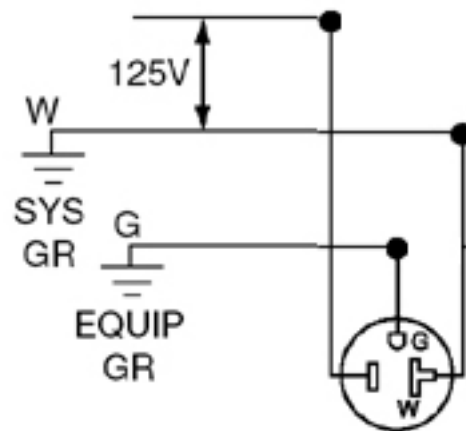

Item Description

Ultrasonically welded, 20A Tamper-Resistant, Decora duplex receptacle/outlet. Residential grade, NEMA 5-20R, side wired only, UL, CSA and NOM, self-grounded

Technical Information

Product Features

Amperage: 20 Amp

Device Type: Duplex Receptacle

Feature: Tamper-Resistant

Ratings: 20A-125V

Product Type: Decora

Color: White

Wiring Diagram

5-20R