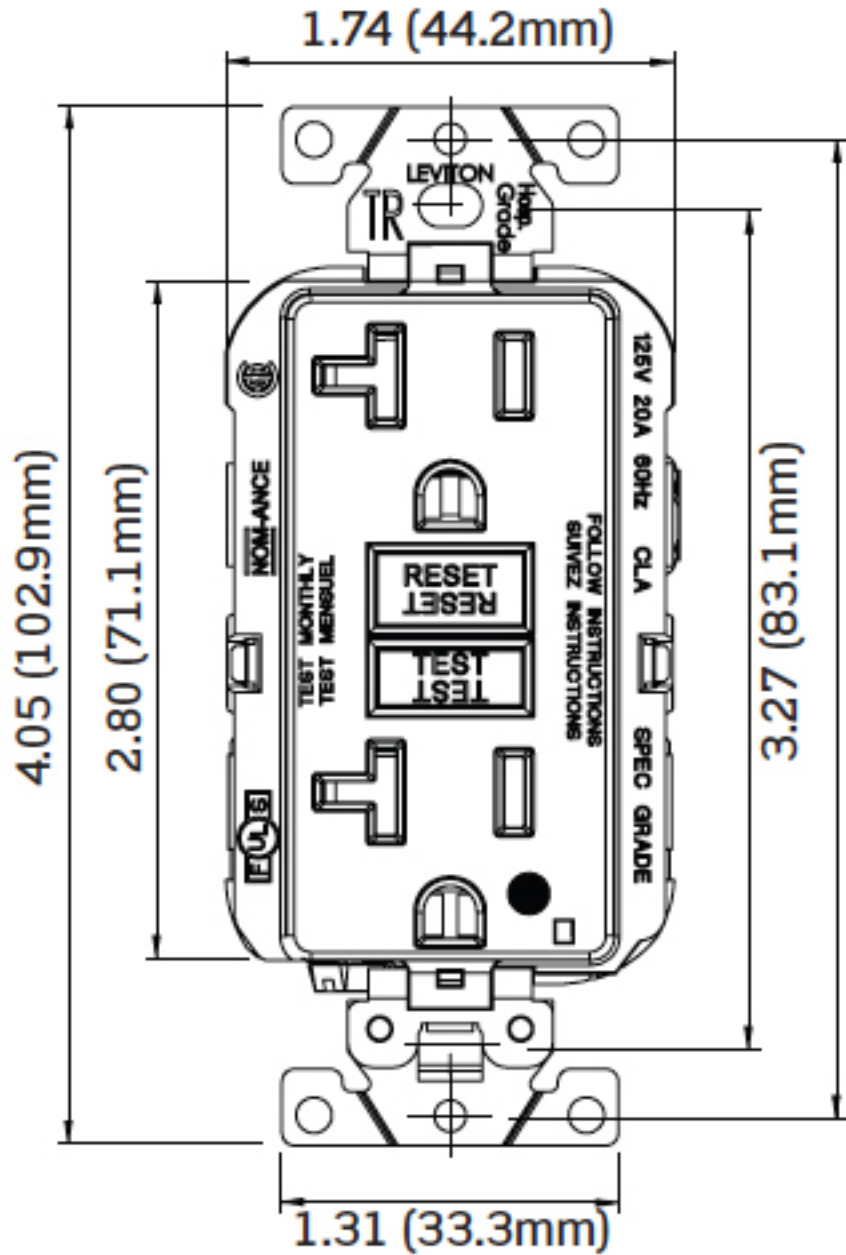

SPECIFICATION SUBMITTAL

JOB NAME:	CATALOG NUMBERS:	
JOB NUMBER: