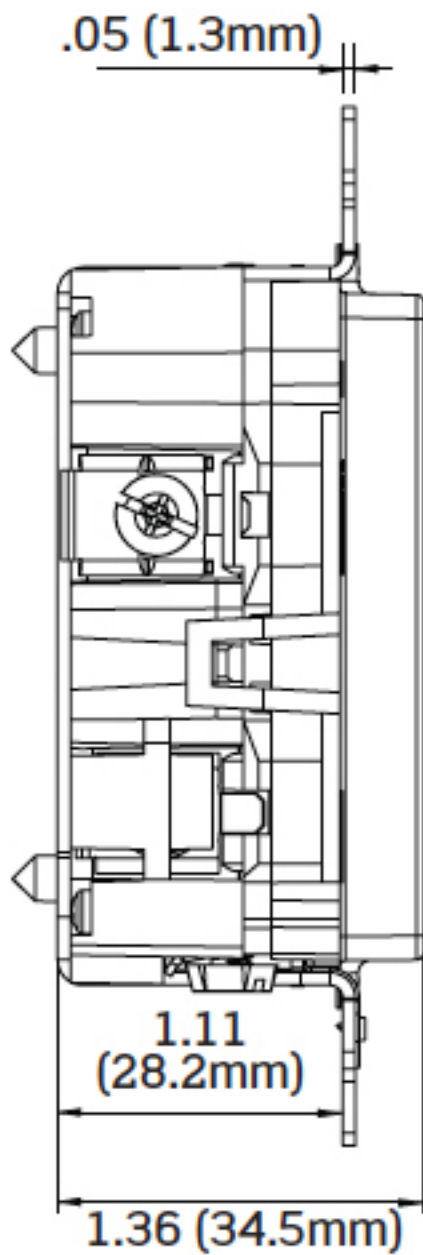

SPECIFICATION SUBMITTAL

JOB NAME:	CATALOG NUMBERS:	
JOB NUMBER: