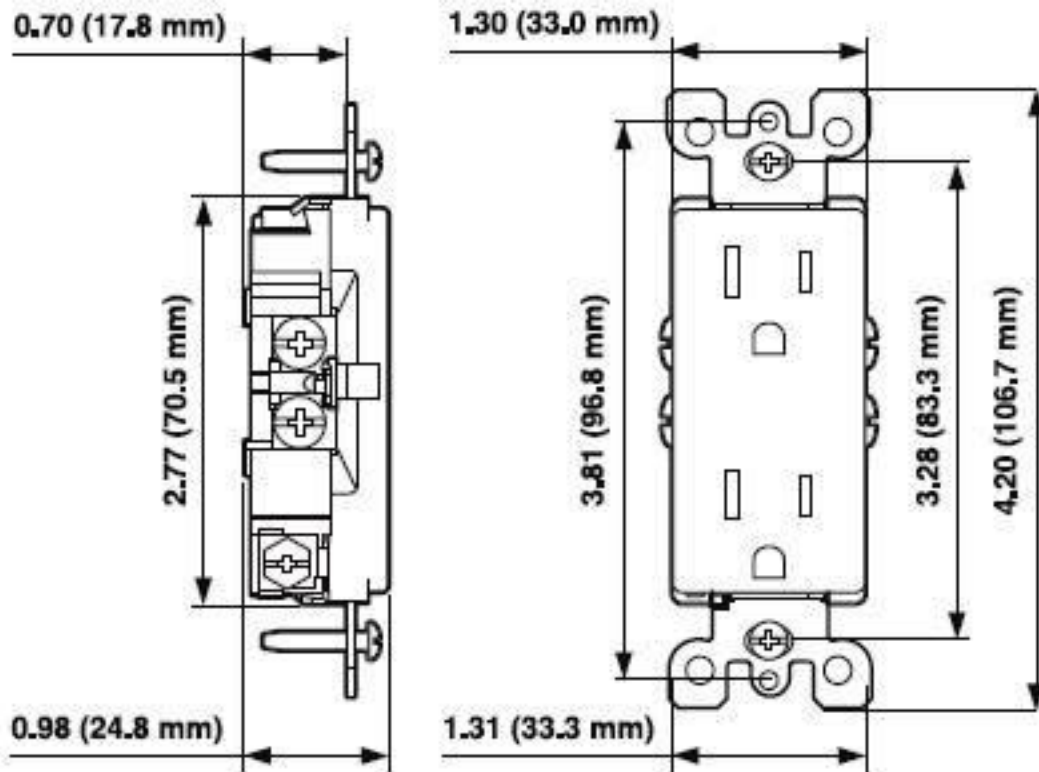

5325-I

UPC Code: 07847723320

Country of Origin: Please Contact Customer Service

NEMA: 5-15R

Straight Blade Wiring Devices

Brand Features

Leviton's comprehensive Residential Grade Receptacles portfolio includes devices rated for all residential applications in a variety of standard configurations. They are produced in an array of colors in both Decora and traditional styles. All duplex receptacles are designed with thermoplastic construction and feature a shallow build for maximum wiring room. Each duplex is also equipped with break-off plaster ears and tabs to allow for easy alignment and two-circuit conversion.

Item Description

15 Amp, 125 Volt, NEMA 5-15R, 2P, 3W, Decora Duplex Receptacle, Straight Blade, Residential Grade, Grounding, Quickwire Push-In & Side Wired, Steel Strap, - Ivory

Technical Information

Product Features

Grounding: Grounding

Amperage: 15 Amp

Voltage: 125 Volt

NEMA: 5-15R

Pole: 2

Wire: 3

Termination: Quickwire Push-In & Side

Face Material: Thermoplastic

Body Material: Thermoplastic

Strap Material: Steel

Color: Ivory

Standards and Certifications: UL/CSA

Warranty: 1 Year Limited

Wiring Diagram

5-15R

SPECIFICATION SUBMITTAL