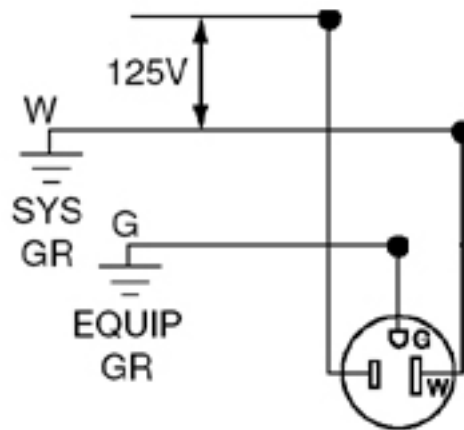

Item Description

15 Amp, 125 Volt, NEMA 5-15R, 2P, 3W, Decora Duplex Receptacle, Straight Blade, Residential Grade, Grounding, Quickwire Push-In & Side Wired, Steel Strap, - Ivory

Technical Information

Product Features

Grounding: Grounding

Amperage: 15 Amp

Voltage: 125 Volt

NEMA: 5-15R

Pole: 2

Wire: 3

Termination: Quickwire Push-In & Side

Face Material: Thermoplastic

Body Material: Thermoplastic

Strap Material: Steel

Color: Ivory

Standards and Certifications: UL/CSA

Warranty: 1 Year Limited

Wiring Diagram

5-15R

SPECIFICATION SUBMITTAL