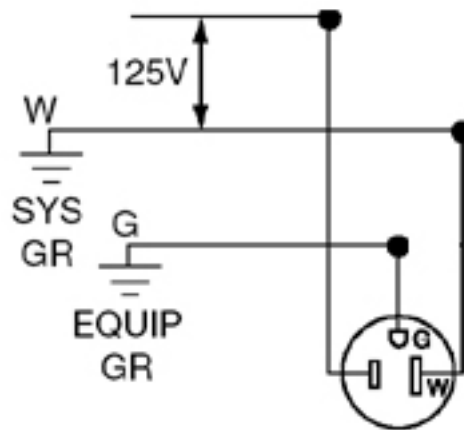

Item Description

15 Amp, 125 Volt, NEMA 5-15R, 2P, 3W, Decora Duplex Receptacle, Straight Blade, Residential Grade, Grounding, Quickwire Push-In & Side Wired, Steel Strap, - Black

Technical Information

Product Features

Grounding: Grounding

Amperage: 15 Amp

Voltage: 125 Volt

NEMA: 5-15R

Pole: 2

Wire: 3

Termination: Quickwire Push-In & Side

Face Material: Thermoplastic

Body Material: Thermoplastic

Strap Material: Steel

Color: Black

Standards and Certifications: UL/CSA

Warranty: 1 Year Limited

Wiring Diagram

5-15R

SPECIFICATION SUBMITTAL