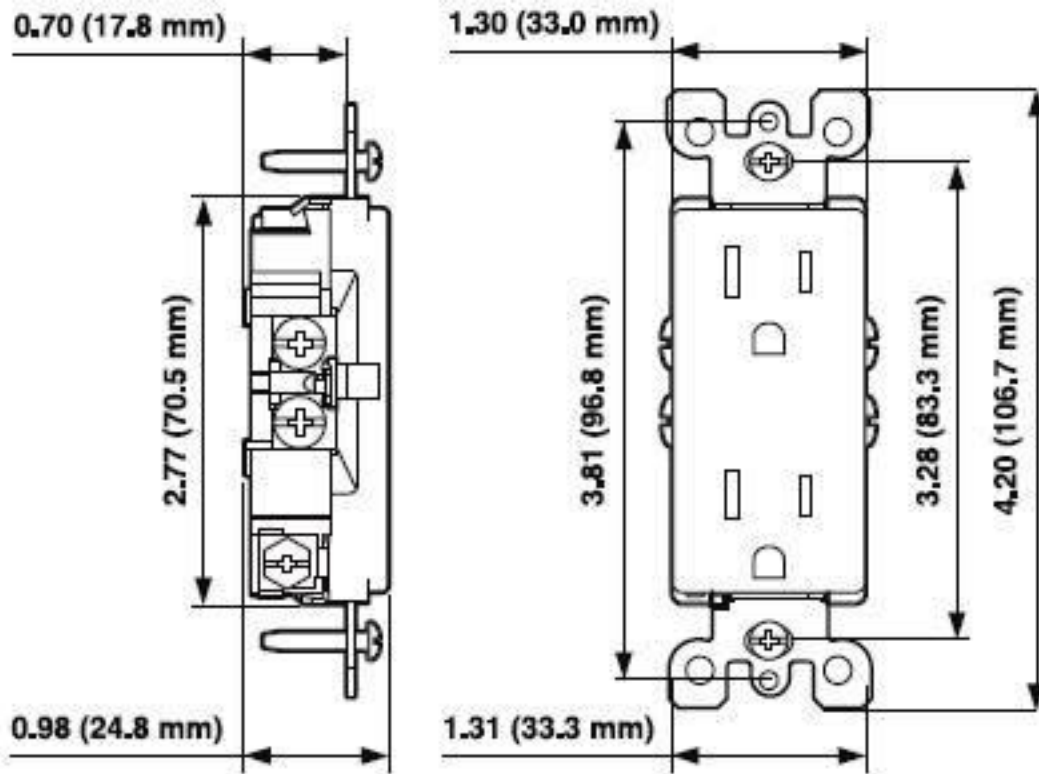

5325-E

UPC Code: 07847735678

Country of Origin: Please Contact Customer Service

NEMA: 5-15R

Straight Blade Wiring Devices

Brand Features

Leviton's comprehensive Residential Grade Receptacles portfolio includes devices rated for all residential applications in a variety of standard configurations. They are produced in an array of colors in both Decora and traditional styles. All duplex receptacles are designed with thermoplastic construction and feature a shallow build for maximum wiring room. Each duplex is also equipped with break-off plaster ears and tabs to allow for easy alignment and two-circuit conversion.

Item Description

15 Amp, 125 Volt, NEMA 5-15R, 2P, 3W, Decora Duplex Receptacle, Straight Blade, Residential Grade, Grounding, Quickwire Push-In & Side Wired, Steel Strap, - Black

Technical Information

Product Features

Grounding: Grounding

Amperage: 15 Amp

Voltage: 125 Volt

NEMA: 5-15R

Pole: 2

Wire: 3

Termination: Quickwire Push-In & Side

Face Material: Thermoplastic

Body Material: Thermoplastic

Strap Material: Steel

Color: Black

Standards and Certifications: UL/CSA

Warranty: 1 Year Limited

Wiring Diagram

5-15R

SPECIFICATION SUBMITTAL