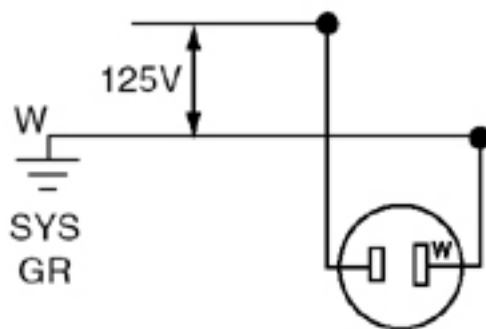

Wiring Diagram

1-15R

SPECIFICATION SUBMITTAL

JOB NAME: ____	CATALOG NUMBERS: ____	
JOB NUMBER: ____	____	____

Leviton Manufacturing Co., Inc.

201 North Service Road, Melville, NY 11747

Telephone: 1-800-323-8920 · FAX: 1-800-832-9538 · Tech Line (8:30AM-7:30PM E.S.T. Monday-Friday): 1-800-824-3005

Leviton Manufacturing of Canada, Ltd.

165 Hymus Boulevard, Pointe Claire, Quebec H9R 1E9 · Telephone: 1-800-469-7890 ·

FAX: 1-800-824-3005 · www.leviton.com/canada

Leviton S. de R.L. de C.V.

Lago Tana 43, Mexico DF, Mexico CP 11290 · Tel.: (+52)55-5082-1040 · FAX: (+52)5386-1797 · www.leviton.com.mx

Visit our Website at: www.leviton.com

© 2012-2016 Leviton Manufacturing Co., Inc. All rights reserved. Subject to change without notice.

Leviton has a global presence.

If you would like to know where your local Leviton office is located please go to: www.leviton.com/international/contacts/