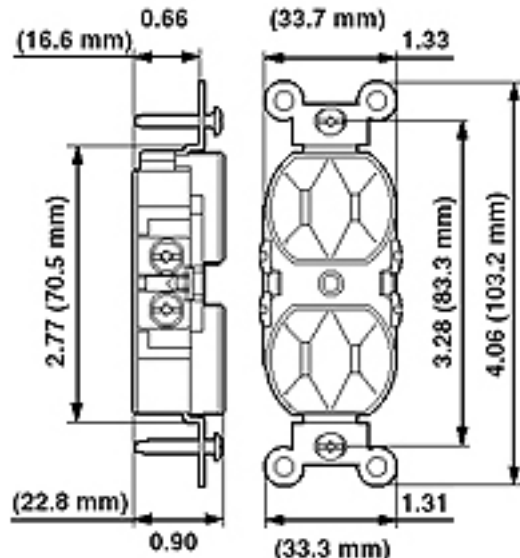

Dimensional Diagram