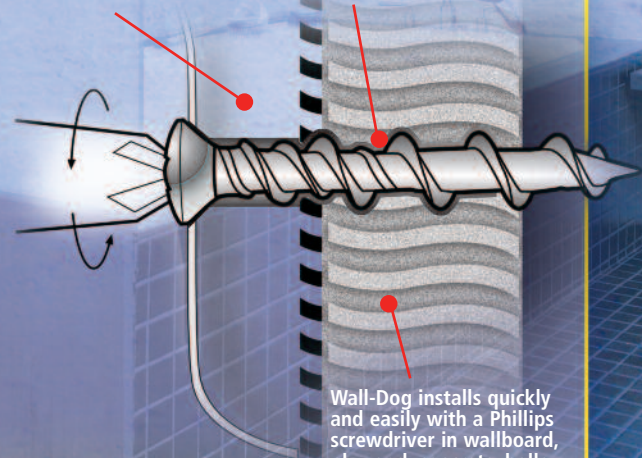

- Chalk Boards
- Remote Control Boxes

• Mirrors

- Kitchen Accessories
- Telecommunications Equipment

• Decorative Wall Hangings / Fixtures

Features & Benefits

- Installs in wallboard, plywood, concrete, hollow or grout filled block, brick and plaster
- No second step, installs directly through fixture into wallboard
- Patented design provides for smooth entry, clean cutting and a powerful hold
- Thread design prevents spinning and stripping
- Heat treated point penetrates metal and wood studs
- When removed it leaves a much smaller hole than other systems
- Five finished heads: oval, pan, wafer, hex & Robertson
- Five colors: black, chrome, bronze & white head
- Self-drilling hole in wallboard
- Installs quickly and easily with a Phillips screwdriver or screw gun
- Easily backed-out
- No need for shields
- All steel anchor
- No hole spotting

Wall-Dog is installed right through fixture into wallboard.

Patented thread design allows a Wall-Dog to enter wallboard hole producing a one step anchor with superior holding values.

Wall-Dog installs quickly and easily with a Phillips screwdriver in wallboard, plywood, concrete, hollow or grout filled block, brick and plaster.