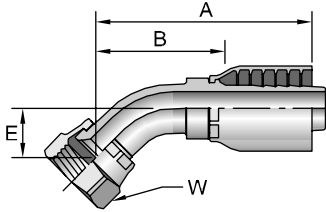

13743

Female JIC 37° - Swivel - 45° Elbow - Short Drop

ISO 12151-5

# Part Number	Thread		Hose I.D. inch	A		E		W inch	B	
	inch	inch		inch	mm	inch	mm		inch	mm
13743-4-4	1/4	7/16x20	1/4	1.96	50	0.39	10	9/16	1.21	31
13743-5-4	5/16	1/2x20	1/4	2.19	56	0.39	10	5/8	1.44	37
13743-6-4	3/8	9/16x18	1/4	2.23	57	0.39	10	11/16	1.48	38
13743-6-6	3/8	9/16x18	3/8	2.39	61	0.39	10	11/16	1.39	35
13743-8-6	1/2	3/4x16	3/8	2.74	70	0.55	14	7/8	1.74	44
13743-8-8	1/2	3/4x16	1/2	2.83	72	0.55	14	7/8	1.57	40
13743-10-8	5/8	7/8x14	1/2	2.93	74	0.63	16	1	1.67	42
13743-10-10	5/8	7/8x14	5/8	3.17	81	0.63	16	1	1.73	44
13743-12-10	3/4	1-1/16x12	5/8	3.62	92	0.83	21	1-1/4	2.08	53
13743-12-12	3/4	1-1/16x12	3/4	3.63	92	0.78	20	1-1/4	2.19	56
13743-16-16	1	1-5/16x12	1	4.34	110	0.95	24	1-1/2	2.72	69
13743-20-20	1-1/4	1-5/8x12	1-1/4	4.59	117	1.19	30	2	2.82	72
13743-24-24	1-1/2	1-7/8x12	1-1/2	5.50	140	1.47	37	2-1/4	4.18	106

1L743

Female JIC 37° - Swivel - 45° Elbow - Medium Drop

ISO 12151-5

# Part Number	Thread		Hose I.D. inch	A		E		W inch	B	
	inch	inch		inch	mm	inch	mm		inch	mm
1L743-6-6	3/8	9/16x18	3/8	2.66	62	0.59	15	11/16	1.63	41
1L743-8-8	1/2	3/4x16	1/2	3.17	80	0.72	18	7/8	1.91	49
1L743-12-12	3/4	1-1/16x12	3/4	4.23	107	1.06	27	1-1/4	2.79	71
1L743-16-16	1	1-5/16x12	1	4.51	115	1.07	27	1-1/2	2.89	73