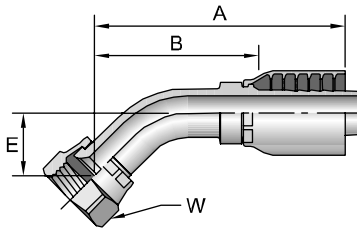

13743

Female JIC 37° - Swivel - 45° Elbow - Short Drop

ISO 12151-5

# Part Number	Thread		Hose I.D. inch	A		E		W inch	B	
	inch	inch		inch	mm	inch	mm		inch	mm
13743-4-4	1/4	7/16x20	1/4	1.96	50	0.39	10	9/16	1.21	31
13743-5-4	5/16	1/2x20	1/4	2.19	56	0.39	10	5/8	1.44	37
13743-6-4	3/8	9/16x18	1/4	2.23	57	0.39	10	11/16	1.48	38
13743-6-6	3/8	9/16x18	3/8	2.39	61	0.39	10	11/16	1.39	35
13743-8-6	1/2	3/4x16	3/8	2.74	70	0.55	14	7/8	1.74	44
13743-8-8	1/2	3/4x16	1/2	2.83	72	0.55	14	7/8	1.57	40
13743-10-8	5/8	7/8x14	1/2	2.93	74	0.63	16	1	1.67	42
13743-10-10	5/8	7/8x14	5/8	3.17	81	0.63	16	1	1.73	44
13743-12-10	3/4	1-1/16x12	5/8	3.62	92	0.83	21	1-1/4	2.08	53
13743-12-12	3/4	1-1/16x12	3/4	3.63	92	0.78	20	1-1/4	2.19	56
13743-16-16	1	1-5/16x12	1	4.34	110	0.95	24	1-1/2	2.72	69
13743-20-20	1-1/4	1-5/8x12	1-1/4	4.59	117	1.19	30	2	2.82	72
13743-24-24	1-1/2	1-7/8x12	1-1/2	5.50	140	1.47	37	2-1/4	4.18	106

1L743

Female JIC 37° - Swivel - 45° Elbow - Medium Drop

ISO 12151-5

# Part Number	Thread		Hose I.D. inch	A		E		W inch	B	
	inch	inch		inch	mm	inch	mm		inch	mm
1L743-6-6	3/8	9/16x18	3/8	2.66	62	0.59	15	11/16	1.63	41
1L743-8-8	1/2	3/4x16	1/2	3.17	80	0.72	18	7/8	1.91	49
1L743-12-12	3/4	1-1/16x12	3/4	4.23	107	1.06	27	1-1/4	2.79	71
1L743-16-16	1	1-5/16x12	1	4.51	115	1.07	27	1-1/2	2.89	73