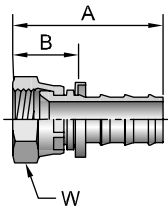

A

30682 Female JIC 37° - Swivel

# Part Number	Thread		Hose I.D. inch	A		W inch	B		Additional Material	
	inch	mm		inch	mm		inch	mm	Brass (B)	Stainless Steel (C)
30682-4-4	1/4	7/16x20	1/4	1.52	39	9/16	0.77	20	•	•
30682-5-4	5/16	1/2x20	1/4	1.58	40	5/8	0.83	21	•	
30682-5-6	5/8	1/2x20	3/8	1.72	44	5/8	0.82	21	•	
30682-6-4	3/8	9/16x18	1/4	1.61	41	11/16	0.86	22	•	
30682-6-6	3/8	9/16x18	3/8	1.75	44	11/16	0.85	22	•	•
30682-6-8	3/8	9/16x18	1/2	1.90	48	11/16	0.85	22	•	
30682-8-6	1/2	3/4x16	3/8	1.87	47	7/8	0.97	25	•	
30682-8-8	1/2	3/4x16	1/2	2.02	51	7/8	0.97	25	•	•
30682-10-8	5/8	7/8x14	1/2	2.14	54	1	1.09	28	•	
30682-10-10	5/8	7/8x14	5/8	2.54	65	1	1.09	28	•	•
30682-12-12	3/4	1-1/16x12	3/4	2.65	67	1-1/4	1.20	30	•	•
30682-16-16	1	1-5/16x12	1	2.77	70	1-1/2	1.32	34	•	

B