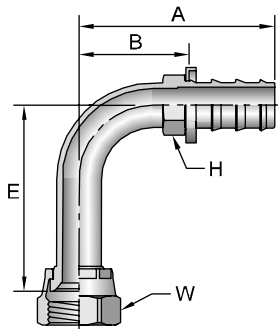

34182 Female JIC 37° - Swivel - 90° Elbow - Long Drop

# Part Number	Thread		Hose I.D. inch	A		E		H	W	B	
	inch	mm		inch	mm	inch	mm	inch	mm	inch	mm
34182-4-4	1/4	7/16x20	1/4	1.79	45	1.80	46	7/16	9/16	1.04	26
34182-6-6	3/8	9/16x18	3/8	1.97	50	2.18	55	1/2	11/16	1.07	27