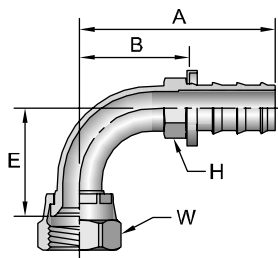

33982 Female JIC 37° - Swivel - 90° Elbow - Short Drop

# Part Number	Thread		Hose I.D. inch	A		E		H	W	B	
	inch	mm		inch	mm	inch	mm	inch	mm	inch	mm
33982-4-4	1/4	7/16x20	1/4	1.55	39	0.83	21	---	9/16	0.80	20
33982-6-6	3/8	9/16x18	3/8	1.85	47	0.91	23	---	11/16	0.95	24
33982-8-8	1/2	3/4x16	1/2	2.33	59	1.09	28	5/8	7/8	1.28	33
33982-10-10	5/8	7/8x14	5/8	2.88	73	1.24	31	3/4	1	1.43	36
33982-12-12	3/4	1-1/16x12	3/4	3.26	83	1.81	46	7/8	1-1/4	1.81	46

E