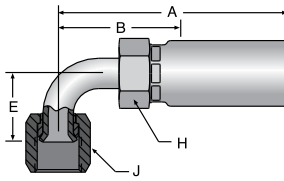

13955/13958 Female JIC 37° Swivel 90° Elbow Short Drop

Part Number #	Part Number #	Thread Size 	Hose I.D.		A		Cutoff Allow. B		E		H Hex	J Hex
			inch	mm	inch	mm	inch	mm	inch	mm	inch	inch
13955-4-3	—	7/16-20	3/16	5	2.49	63	1-3/8	35	0.68	17	9/16	9/16
13955-4-4	13958-4-4	7/16-20	1/4	6	2.49	63	1-3/8	35	0.68	17	5/8	9/16
13955-5-4	—	1/2-20	1/4	6	2.49	63	1-9/16	40	0.77	20	5/8	5/8
13955-6-4	—	9/16-18	1/4	6	2.57	65	1-9/16	36	0.85	22	5/8	11/16
13955-6-5	—	9/16-18	5/16	8	2.73	69	1-1/2	38	0.85	22	5/8	11/16
13955-6-6	13958-6-6	9/16-18	3/8	10	2.91	74	1-1/2	38	0.91	23	11/16	11/16
13955-8-6	13958-8-6	3/4-16	3/8	10	3.18	81	1-9/16	40	1.14	29	3/4	7/8
13955-8-8	13958-8-8	3/4-16	1/2	13	3.37	86	1-5/8	41	1.09	28	7/8	7/8
13955-10-8	13958-10-8	7/8-14	1/2	13	3.42	87	1-3/4	44	1.23	31	7/8	1
—	13958-10-10	7/8-14	5/8	16	3.28	83	1-5/8	41	1.23	31	1-1/16	1
13955-12-12	13958-12-12	1-1/16-12	3/4	19	4.05	103	2-1/4	57	1.81	46	1-1/8	1-1/4
13955-16-16	13958-16-16	1-5/16-12	1	25	4.57	116	2-9/16	65	2.14	54	1-3/8	1-1/2

Construction: Steel.

Add "C" for Stainless Steel.

A
HoseB
TubingC
Coiled Air Hose
& FittingsD
TransportationE
Fittings
Series 55/58F
Tooling, Equipment
& AccessoriesG
General Technical

For detailed ordering information, please consult price list or contact Parflex® Division.