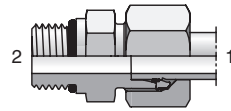

ESV

Weld Bulkhead Fitting
24° Flareless / 24° Flareless

Part Number	End Size	
	1 (mm)	2 (mm)
L Series		
ESV06L	6	6
ESV08L	8	8
ESV10L	10	10
ESV12L	12	12
ESV15L	15	15
ESV18L	18	18
ESV22L	22	22
ESV28L	28	28
ESV35L	35	35
ESV42L	42	42
S Series		
ESV06S	6	6
ESV08S	8	8
ESV10S	10	10
ESV12S	12	12
ESV14S	14	14
ESV16S	16	16
ESV20S	20	20
ESV25S	25	25
ESV30S	30	30
ESV38S	38	38

For EO-2 part number, insert "Z"
between size and pressure series.
Example: ESV06ZL71

GE-UNF/UN

Male Connector
24° Flareless / SAE-ORB

Part Number	End Size	
	1 (mm)	2 UN/UNF-2A
L Series		
GE08L7/16UNFCF	8	7/16-20
GE10L7/16UNFCF	10	7/16-20
GE12L9/16UNFCF	12	9/16-18
GE12L3/4UNFCF	12	3/4-16
GE12L7/8UNFCF	12	7/8-14
GE15L3/4UNFCF	15	3/4-16
GE18L3/4UNFCF	18	3/4-16
GE18L7/8UNFCF	18	7/8-14
GE22L7/8UNFCF	22	7/8-14
GE22L11/16UNCF	22	1 1/16-12
GE22L15/16UNCF	22	1 5/16-12
GE28L11/16UNCF	28	1 1/16-12
GE28L15/16UNCF	28	1 5/16-12
GE35L15/16UNCF	35	1 5/16-12
GE35L15/8UNCF	35	1 5/8-12
GE42L15/8UNCF	42	1 5/8-12
S Series		
GE08S7/16UNFCF	8	7/16-20
GE10S9/16UNFCF	10	9/16-18
GE12S9/16UNFCF	12	9/16-18
GE12S3/4UNFCF	12	3/4-16
GE16S3/4UNFCF	16	3/4-16
GE16S7/8UNFCF	16	7/8-14
GE20S3/4UNFCF	20	3/4-16
GE20S7/8UNFCF	20	7/8-14
GE20S11/16UNCF	20	1 1/16-12
GE25S11/16UNCF	25	1 1/16-12
GE25S15/16UNCF	25	1 5/16-12
GE30S15/16UNCF	30	1 5/16-12
GE30S15/8UNCF	30	1 5/8-12
GE38S15/8UNCF	38	1 5/8-12