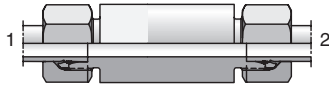

ESV

Weld Bulkhead Fitting
24° Flareless / 24° Flareless

Part Number	End Size	
	1 (mm)	2 (mm)
L Series		
ESV06L	6	6
ESV08L	8	8
ESV10L	10	10
ESV12L	12	12
ESV15L	15	15
ESV18L	18	18
ESV22L	22	22
ESV28L	28	28
ESV35L	35	35
ESV42L	42	42
S Series		
ESV06S	6	6
ESV08S	8	8
ESV10S	10	10
ESV12S	12	12
ESV14S	14	14
ESV16S	16	16
ESV20S	20	20
ESV25S	25	25
ESV30S	30	30
ESV38S	38	38

For EO-2 part number, insert "Z"
between size and pressure series.
Example: ESV06ZL71

GE-UNF/UN

Male Connector
24° Flareless / SAE-ORB

Part Number	End Size	
	1 (mm)	2 UN/UNF-2A
L Series		
GE08L7/16UNFCF	8	7/16-20
GE10L7/16UNFCF	10	7/16-20
GE12L9/16UNFCF	12	9/16-18
GE12L3/4UNFCF	12	3/4-16
GE12L7/8UNFCF	12	7/8-14
GE15L3/4UNFCF	15	3/4-16
GE18L3/4UNFCF	18	3/4-16
GE18L7/8UNFCF	18	7/8-14
GE22L7/8UNFCF	22	7/8-14
GE22L11/16UNCF	22	1 1/16-12
GE22L15/16UNCF	22	1 5/16-12
GE28L11/16UNCF	28	1 1/16-12
GE28L15/16UNCF	28	1 5/16-12
GE35L15/16UNCF	35	1 5/16-12
GE35L15/8UNCF	35	1 5/8-12
GE42L15/8UNCF	42	1 5/8-12
S Series		
GE08S7/16UNFCF	8	7/16-20
GE10S9/16UNFCF	10	9/16-18
GE12S9/16UNFCF	12	9/16-18
GE12S3/4UNFCF	12	3/4-16
GE16S3/4UNFCF	16	3/4-16
GE16S7/8UNFCF	16	7/8-14
GE20S3/4UNFCF	20	3/4-16
GE20S7/8UNFCF	20	7/8-14
GE20S11/16UNCF	20	1 1/16-12
GE25S11/16UNCF	25	1 1/16-12
GE25S15/16UNCF	25	1 5/16-12
GE30S15/16UNCF	30	1 5/16-12
GE30S15/8UNCF	30	1 5/8-12
GE38S15/8UNCF	38	1 5/8-12