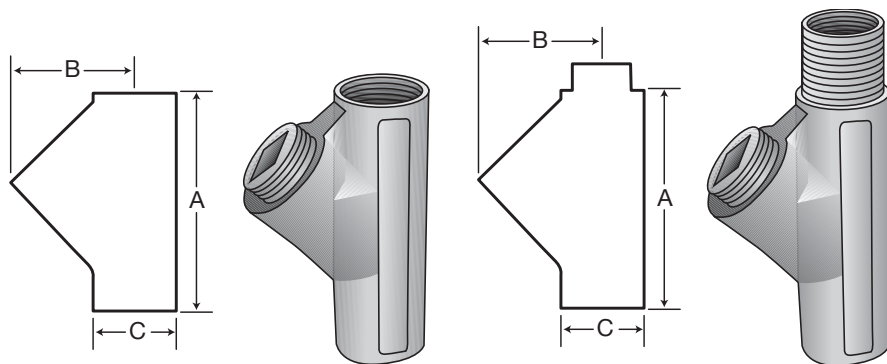

Vertical Sealing Fittings — 25%

Type EY

Female/Female

Type EYM

Male/Female

Use:

To seal conduits in vertical runs. To minimize the passage of gases and vapors and prevent the passage of flames from one portion of the electrical system to another through the conduit.

Features:

- Female/Female or Male/Female
- Tapered threads (NPT)
- Threaded for rigid conduit or IMC.
- 25% conductor fill
- Sealing Compound and Fiber - see page BA13
- EYM style supplied with removable close nipples

Optional Material:

For Aluminum Sealing Fittings - see page BB1.

Third Party Certification:

UL Listed: E-34997
UL Listed using O-Z/Gedney EYC sealing compound or Crouse-Hinds Chico compound in these fittings.

Applicable Third Party Standards:

UL Standard: 886
CSA Standard: C22.2 No. 30
NEC Articles 500-503 & 505
Mil. Spec: Mil-F-28675

Type EY
Female/Female

Type EYM
Male/Female

Trade Size (inches)	Catalog Number	Dimensions in Inches			Sealing Compound Required	Approx. Amt. Fiber/Hub Required
		(A) Overall Length	(B) Body Diameter	(C) Turning Radius		
1/2	EY-50	3 ³ / ₁₆	1 ¹ / ₈	1 ¹¹ / ₁₆	3/4 oz	1/32 oz
3/4	EY-75	3 ¹¹ / ₁₆	1 ¹ / ₈	2	1 ¹ / ₄ oz	1/16 oz
1	EY-100	4 ³ / ₈	1 ⁵ / ₈	2 ¹ / ₁₆	3 ³ / ₄ oz	1/8 oz
1 1/4	EY-125	5 ¹ / ₁₆	2	2 ⁵ / ₈	6 oz	1/4 oz
1 1/2	EY-150	5 ¹ / ₂	2 ¹ / ₄	3	9 oz	1/2 oz
2	EY-200	6 ¹ / ₄	2 ³ / ₄	3 ³ / ₈	15 oz	1 oz
1/2	EYM-50	3 ¹³ / ₁₆	1 ¹ / ₈	1 ¹¹ / ₁₆	3/4 oz	1/32 oz
3/4	EYM-75	4 ⁹ / ₁₆	1 ¹ / ₈	2	1 ¹ / ₄ oz	1/16 oz
1	EYM-100	4 ³ / ₈	1 ⁵ / ₈	2 ¹ / ₁₆	3 ³ / ₄ oz	1/8 oz
1 1/4	EYM-125	5 ¹³ / ₁₆	2	2 ⁵ / ₈	6 oz	1/4 oz
1 1/2	EYM-150	6 ¹ / ₄	2 ¹ / ₄	3	9 oz	1/2 oz
2	EYM-200	7	2 ³ / ₄	3 ³ / ₈	15 oz	1 oz