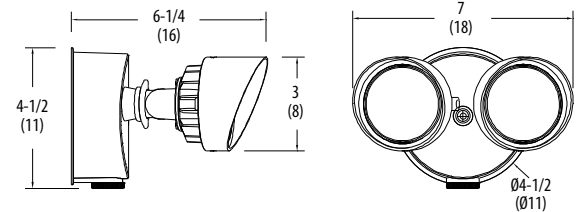

Removable aluminum visors allow for maximum brightness or “neighbor-friendly” shading.

See Lighting Facts labels for specific fixture performance.

INSTALLATION — Designed for wall- or eave-mounting to existing junction box (provided by others). Mount 6-10 feet high for optimum range and detection.

Outdoor General Purpose

OLF 2RH

LED SECURITY FLOODLIGHT

All dimensions are inches (centimeters) unless otherwise indicated.

ORDERING INFORMATION

For shortest lead times, configure product using standard options (shown in bold).