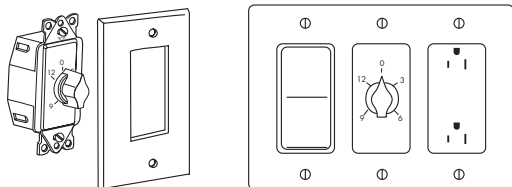

HOLD FEATURE:

Some models have position for constant ON.

EASY SET:

No adjustments. Just wire and go!

EASY WIRING:

No neutral required. Great for retrofit! Use as single or in multi-gang box with no de-rating.

USE FOR SPDT

CONTACT RATINGS

TYPE	VOLTAGE (VAC)	RATING
Resistive	125	20A
	250	10A
	277	10A
Inductive	125	20A
	250	10A
	277	10A
Tungsten	125	7A
Motor	125	1HP
	250	2HP

ORDERING INFO

CAT. NO.	UPC CODE	HOLD FEATURE	COLOR
15 MINUTE MAX.			
A515MH	15020	With Hold	Ivory
A515MHW	15120		White
A515M	15013	No Hold	Ivory
A515MW	15113		White
A515MA	15127		Light Almond
30 MINUTE MAX.			
A530MH	15021	With Hold	Ivory
A530MHW	15121		White
A530M	15014	No Hold	Ivory
A530MW	15114		White
A530MA	15128		Light Almond
60 MINUTE MAX.			
A560MH	15022	With Hold	Ivory
A560MHW	15122		White
A560M	15015	No Hold	Ivory
A560MW	15115		White
2 HOUR MAX.			
A502HHW	15123	With Hold	White
A502H	15016	No Hold	Ivory
A502HW	15116		White
6 HOUR MAX.			
A506HHW	15125	With Hold	White
A506H	15018	No Hold	Ivory
A506HW	15118		White
12 HOUR MAX.			
A512HH	15026	With Hold	Ivory
A512HHW	15126		White
A512H	15019	No Hold	Ivory
A512HW	15119		White