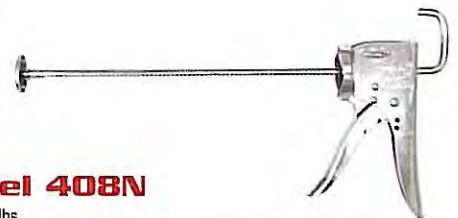

**Model 307:** 1/10 gal. - 6/case, 12 lbs.

**Model 315:** 1/4 gal. - 6/case, 18 lbs.

#### Hex Rod Parallel Frame

- 12:1 Thrust Ratio
- Seal Puncture Tool / Spout Cutter
- Ladder Hook
- Wrist Strap
- Replacement Parts Available

U.S. Patent 4,081,112