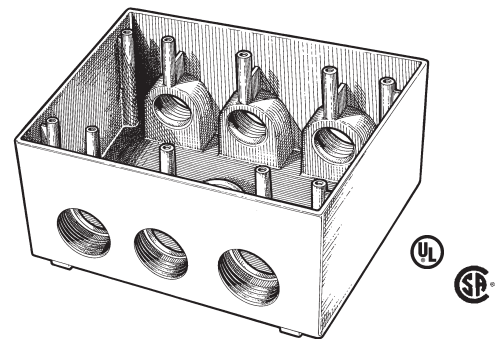

Two Gang Deep Boxes

Suitable for wet locations

- All 2-gang boxes come with detachable lugs, 2 close-up plugs, and self-tapping ground screw.
- 4.5" x 4.5" x 2.625" deep.
- Heavy duty die-cast aluminum, .094" thick, with powder finish.
- UL Listed and CSA Approved.

Catalog No.	No. Outlets	Outlets/Location	Hub Size	Color	Cubic Capacity	Carton Quantity	Weight per 100 units
30593	5	2 in each end, 1 in back	1/2"	Gray	37.3"	10	130 lbs.
30595	5	2 in each end, 1 in back	3/4"	Gray	37.3"	10	130 lbs.
30596	5	2 in each end, 1 in back	1"	Gray	37.3"	10	130 lbs.
30597	7	2 in each end, 1 in each side, 1 in back	1/2"	Gray	37.3"	10	130 lbs.
30598	7	2 in each end, 1 in each side, 1 in back	3/4"	Gray	37.3"	10	130 lbs.
30599	7	2 in each end, 1 in each side, 1 in back	1"	Gray	37.3"	10	130 lbs.

THREE GANG BOXES SUITABLE FOR WET LOCATIONS

- All 3-gang boxes come with detachable lugs, 2 close-up plugs, and self-tapping ground screw.
- 4.5" x 6.375" x 2.625" deep.
- Heavy duty die-cast aluminum, .094" thick, with powder finish.
- For use in all indoor and outdoor damp and wet locations, with all standard FS, outlet, or splice box covers.
- UL Listed and CSA Approved; meet all applicable Federal specifications.