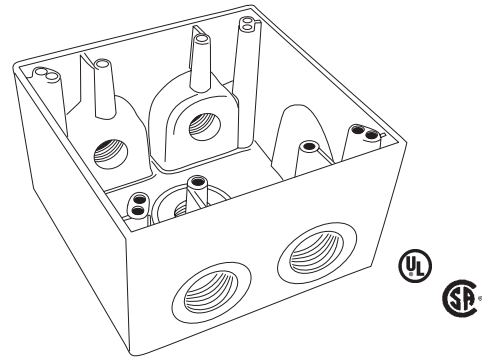

Two Gang Deep Boxes

Suitable for wet locations

- All 2-gang boxes come with detachable lugs, 2 close-up plugs, and self-tapping ground screw.
- 4.5" x 4.5" x 2.625" deep.
- Heavy duty die-cast aluminum, .094" thick, with powder finish.
- UL Listed and CSA Approved.

Catalog No.	No. Outlets	Outlets/Location	Hub Size	Color	Cubic Capacity	Carton Quantity	Weight per 100 units
30593	5	2 in each end, 1 in back	1/2"	Gray	37.3"	10	130 lbs.
30595	5	2 in each end, 1 in back	3/4"	Gray	37.3"	10	130 lbs.
30596	5	2 in each end, 1 in back	1"	Gray	37.3"	10	130 lbs.
30597	7	2 in each end, 1 in each side, 1 in back	1/2"	Gray	37.3"	10	130 lbs.
30598	7	2 in each end, 1 in each side, 1 in back	3/4"	Gray	37.3"	10	130 lbs.
30599	7	2 in each end, 1 in each side, 1 in back	1"	Gray	37.3"	10	130 lbs.

THREE GANG BOXES SUITABLE FOR WET LOCATIONS

- All 3-gang boxes come with detachable lugs, 2 close-up plugs, and self-tapping ground screw.
- 4.5" x 6.375" x 2.625" deep.
- Heavy duty die-cast aluminum, .094" thick, with powder finish.
- For use in all indoor and outdoor damp and wet locations, with all standard FS, outlet, or splice box covers.
- UL Listed and CSA Approved; meet all applicable Federal specifications.