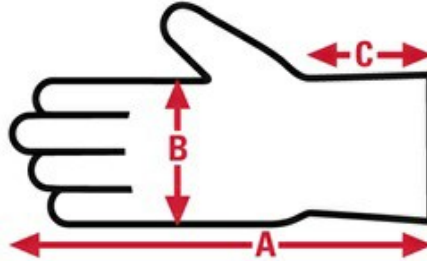

1400A

Leather Palm Specification Sheet

Made In

China, Mexico

Item No:	Size:	A:	B:	C:	Case Weight	UOM Weight
1400RH	Large	10.39	5	2.38	31.824 lb.	0.221
1400XXL	XX - Large	11.26	5.58	3	36.348 lb.	6.058
1400S	Small	9.38	4.31	2.42	22.848 lb.	3.808
1400XXXL	XXX - Large	11.260	5.750	3	37.176 lb.	6.196
1400XL	X - Large	10.54	5.34	2.44	31.698 lb.	5.283
1400M	Medium	10.14	5.08	2.53	25.362 lb.	4.227
1400LH	Large	10.39	5	2.38	31.392 lb.	0.218