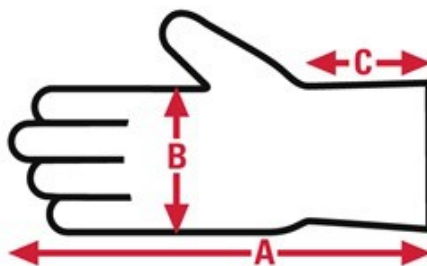

**MCR**  
**SAFETY**

7900

Jersey  
Specification Sheet

**PRODUCT DESCRIPTION:**

Brown jersey gloves have been used for generations as a light weight, comfortable option for light duty. Brown jersey gloves are available in many weights, patterns, and even some with dots for grip. The 7900 is a clute pattern glove. The cotton/polyester blend is excellent for laundering. It features red fleece lining and slip-on cuff.

**FEATURES:**

- Red Jersey Lined
- Breathable
- Clute pattern

**APPLICATIONS:**

Agriculture, Automotive , Carpentry, Construction, Farming, Janitorial , Salvage, Transportation, Cold storage applications

**TECHNICAL DATA FOR: 7900**

<b>Brand</b>	Memphis Gloves	<b>Pattern</b>	Gunn
<b>Product Type</b>	Jersey	<b>Thumb Style</b>	Straight
<b>Size</b>	Large	<b>Weight</b>	8 oz
<b>Material Group</b>	Cotton		
<b>Material</b>	Jersey		
<b>Lining</b>	Fleece		