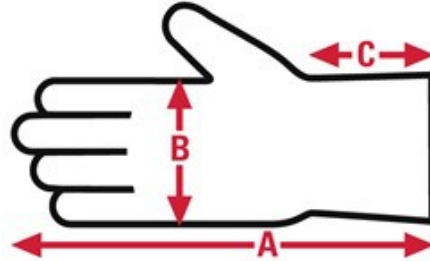

Item No:	Size:	A:	B:	C:	Case Weight	UOM Weight
3220L	Large	10.330	6.370	N/A	42.600 lb.	4.260
3220M	Medium	9.250	6.040	N/A	39.310 lb.	3.931
3220S	Small	8.81	5.81	N/A	29.860 lb.	2.986
3220XL	X - Large	9.60	6.50	N/A	47.000 lb.	4.700

MCR Safety - 1255 Schilling Blvd. W. - Collierville, TN 38017 - USA

Phone: 901-795-5810 - Toll Free: 800-955-6887 - Fax: 800-999-3908 - Web: www.mcrcsafety.com

©2016 MCR Safety - All Rights Reserved