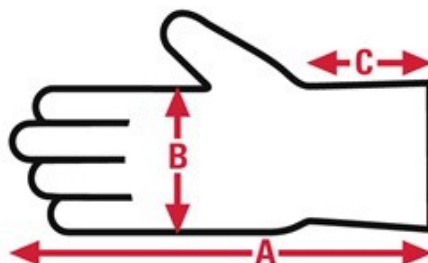

# 3211

Drivers  
Specification Sheet

Item No:	Size:	A:	B:	C:	Case Weight	UOM Weight
3211L	Large	9.795	6.30	N/A	32.280 lb.	3.228
3211M	Medium	9.375	6.020	N/A	28.170 lb.	2.817
3211S	Small	8.58	5.75	N/A	24.180 lb.	2.418
3211XL	X - Large	10.000	6.70	N/A	32.450 lb.	3.245
3211XS	X - Small	8.375	4.875	N/A	20.840 lb.	2.084
3211XXL	XX - Large	10.50	7.11	N/A	38.300 lb.	3.830
3211XXXL	XXX - Large	10.995	7.625	N/A	40.850 lb.	4.085