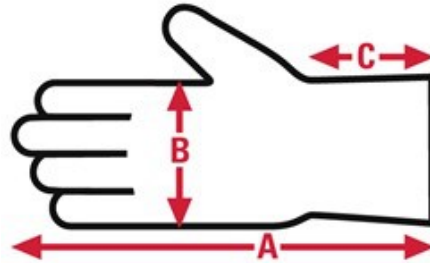

Item No:	Size:	A:	B:	C:	Case Weight	UOM Weight
19261L	Large	10.53	6.55	2.50	36.888 lb.	6.148
19261M	Medium	10.11	6.63	2.50	35.790 lb.	5.965
19261S	Small	9.63	5.88	2.50	33.198 lb.	5.533
19261XL	X - Large	10.70	7.05	2.50	42.330 lb.	7.055

MCR Safety - 1255 Schilling Blvd. W. - Collierville, TN 38017 - USA

Phone: 901-795-5810 - Toll Free: 800-955-6887 - Fax: 800-999-3908 - Web: www.mcrcsafety.com

©2016 MCR Safety - All Rights Reserved