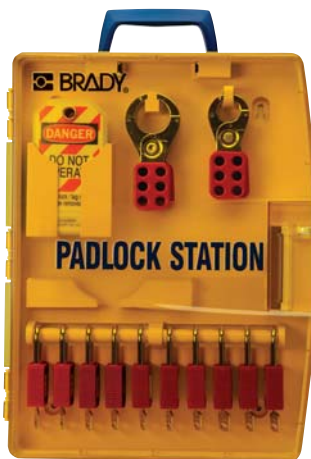

Pictured: Ready Access Station with 10 Padlocks

Ready Access Padlock Station

- Holds up to 10 padlocks, 6 hasps and 10 tags
- Made of thermformed polypropylene for rugged durability
- Semi-transparent hinged cover with locking mechanism
- Slots in back for wall mounting as well as attachable carrying handle for portability
- Space-saving design delivers footprint half the size of competitors
- Dimensions: 17"H x 13.25"W x 2.5"D

Padlock Station w/5 Padlocks:

- 1 - Ready Access Padlock Station (105932)
- 5 - Keyed different safety or steel padlocks
- 5 - Heavy Duty, re-usable lockout tags (65520) w/nylon cable tie
- 2 - 1" Group Lockout Hasps (65375)
- 2 - 1-1/2" Group Lockout Hasps (65376)

Catalog #	Description
105928	Station w/ 5 Safety Padlocks
105929	Station w/ 5 Steel Padlocks
105932	Ready Access Padlock Station (empty)

Padlock Station w/10 Padlocks:

- 1 - Ready Access Padlock Station (105932)
- 10 - Keyed different safety or steel padlocks
- 10 - Heavy duty, re-usable lockout tags (65520) w/ nylon cable ties
- 3 - 1" Group Lockout Hasps (65375)
- 3 - 1-1/2" Group Lockout Hasps (65376)

Catalog #	Description
105930	Station w/ 10 Safety Padlocks
105931	Station w/ 10 Steel Padlocks
105932	Ready Access Padlock Station (empty)