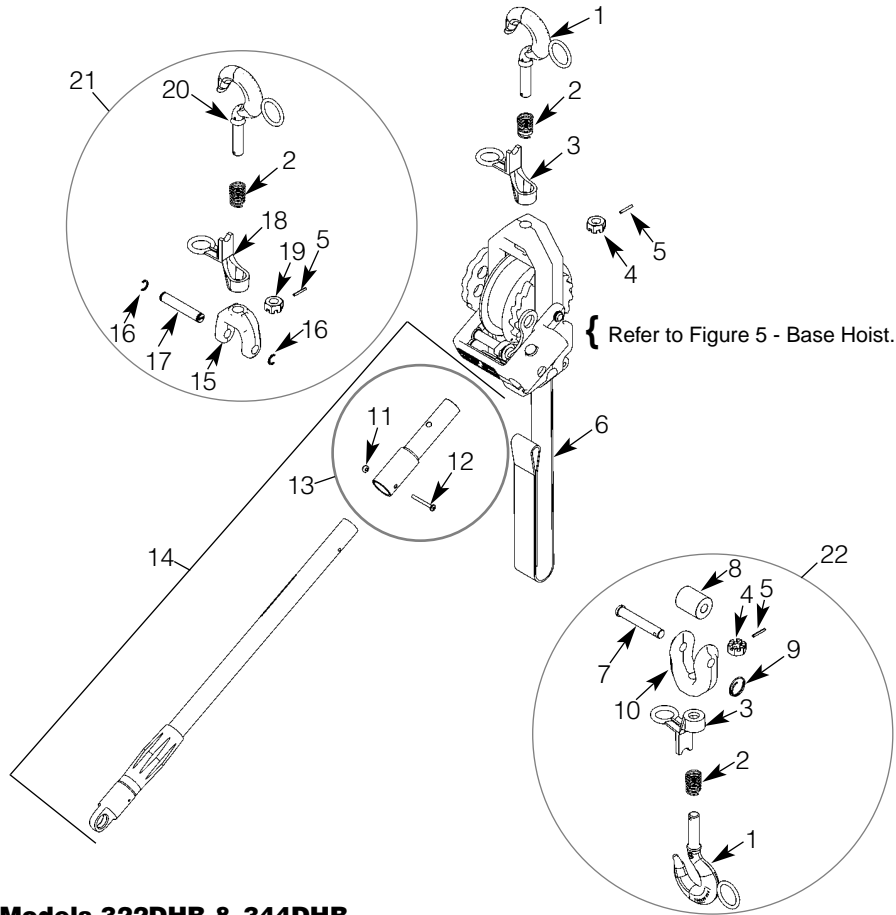

Parts List for Models 322DB & 344DB

Ref. No.	Description	Model 322DB	Model 344DB	Qty
1	Hook & Latch Assembly	3M003C02S	3M004C02S	2
2	Latch Kit	10A	10A	3
3	Nut	LM16	H3986P	2
4	Pin, 1/8 X .88	H5250	H5250	3
5	Strap	3471/15*	372/12**	1
6	Yoke	391	392	1
7	Quick Connect Pin	L18-1	L18-1	1
8	Roller	3495	3495	1
9	Quick Connect Ring	L18-3	L18-3	1
10	Handle Tip Kit	350K	350K	1
11	Nut	H3941	H3941	1
12	Screw	H2753	H2753	1
13	Handle Assembly	2450DB	3050DB	1
14	Yoke	LM3433	LM3433	1
15	Shaft	396B	396B	1
16	Retaining Ring	H5596	H5596	2
17	Nut	LM16	LM16	1
18	Hook & Latch Assembly	3M003C02S	3M003C02S	1
19	Hook & Yoke Assembly	335DB	335DB	1
20	Hook & Yoke Assembly	399DB	3499DB	1
†	Warning Decal (Not Shown)	649040344	649040344	1

* Yellow, 15' Long

** Blue, 12' Long

For replacement parts, call 1-800-477-5003
 Please have the following information ready:
 -Model number
 -Serial number (if any)
 -Part description and number as shown in parts list

Figure 9 - Models 322DHB & 344DHB

Parts List for Models 322DHB & 344DHB

Ref. No.	Description	Model 322DHB	Model 344DHB	Qty
1	Hook	3M003C03	3M004C06	2
2	Spring	324DH2-3	324DH2-3	3
3	Gate Latch	324DH9	324DH10	2
4	Nut	LM16	H3986P	2
5	Pin, 1/8 X .88	H5250	H5250	3
6	Strap	3471/15*	372/12**	1
7	Quick Connect Pin	L18-1	L18-1	1
8	Roller	3495	3495	1
9	Quick Connect Ring	L18-3	L18-3	1
10	Yoke	391	394	1
11	Nut	H3941	H3941	1
12	Screw	H2753	H2753	1
13	Handle Tip Kit	350K	350K	1
14	Handle Assembly	2450DB	3050DB	1
15	Yoke	LM3433	LM3433	1
16	Retaining Ring	H5596	H5596	2
17	Shaft	396B	396B	1
18	Gate Latch	324DH9	324DH9	1
19	Nut	LM16	LM16	1
20	Hook	3M003C03	3M003C03	1
21	Hook & Yoke Assembly	335DHB	335DHB	1
22	Hook & Yoke Assembly	399DHB	3499DHB	1
†	Warning Decal (Not Shown)	649040344	649040344	1

* Yellow, 15' Long

** Blue, 12' Long