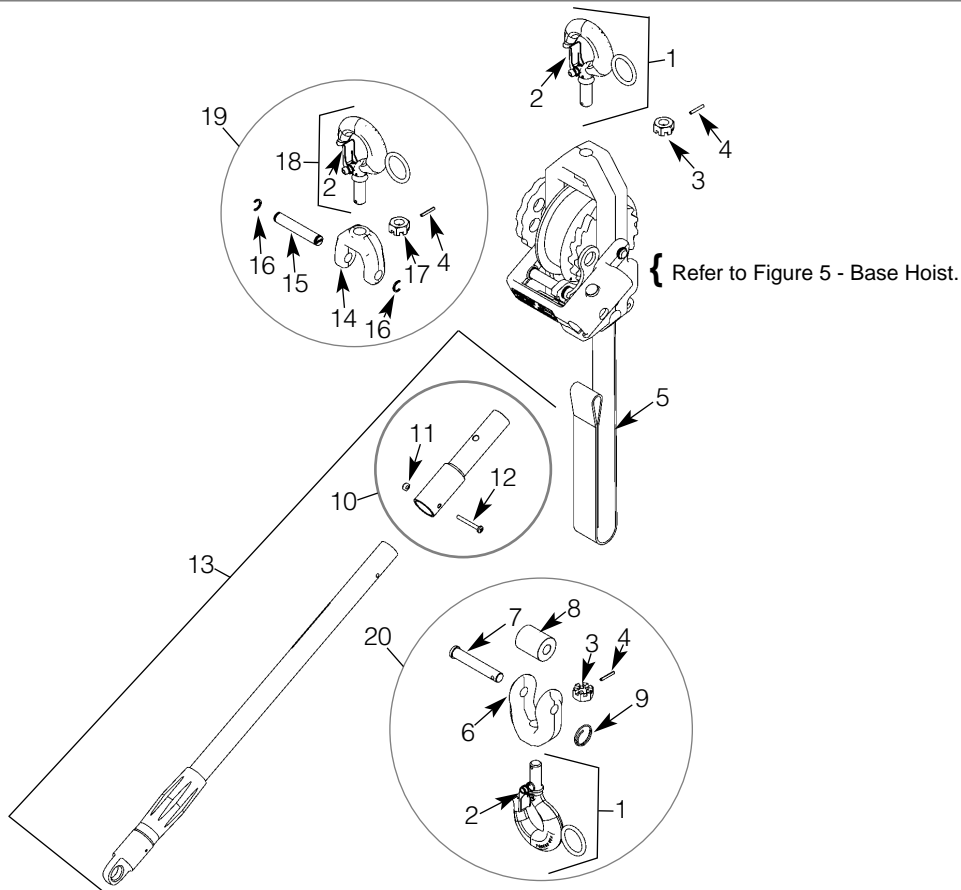

Parts List for Models 322DB & 344DB

Ref. No.	Description	Model 322DB	Model 344DB	Qty
1	Hook & Latch Assembly	3M003C02S	3M004C02S	2
2	Latch Kit	10A	10A	3
3	Nut	LM16	H3986P	2
4	Pin, 1/8 X .88	H5250	H5250	3
5	Strap	3471/15*	372/12**	1
6	Yoke	391	392	1
7	Quick Connect Pin	L18-1	L18-1	1
8	Roller	3495	3495	1
9	Quick Connect Ring	L18-3	L18-3	1
10	Handle Tip Kit	350K	350K	1
11	Nut	H3941	H3941	1
12	Screw	H2753	H2753	1
13	Handle Assembly	2450DB	3050DB	1
14	Yoke	LM3433	LM3433	1
15	Shaft	396B	396B	1
16	Retaining Ring	H5596	H5596	2
17	Nut	LM16	LM16	1
18	Hook & Latch Assembly	3M003C02S	3M003C02S	1
19	Hook & Yoke Assembly	335DB	335DB	1
20	Hook & Yoke Assembly	399DB	3499DB	1
†	Warning Decal (Not Shown)	649040344	649040344	1

* Yellow, 15' Long

** Blue, 12' Long

For replacement parts, call 1-800-477-5003
 Please have the following information ready:
 -Model number
 -Serial number (if any)
 -Part description and number as shown in parts list

Figure 9 - Models 322DHB & 344DHB

Parts List for Models 322DHB & 344DHB

Ref. No.	Description	Model 322DHB	Model 344DHB	Qty
1	Hook	3M003C03	3M004C06	2
2	Spring	324DH2-3	324DH2-3	3
3	Gate Latch	324DH9	324DH10	2
4	Nut	LM16	H3986P	2
5	Pin, 1/8 X .88	H5250	H5250	3
6	Strap	3471/15*	372/12**	1
7	Quick Connect Pin	L18-1	L18-1	1
8	Roller	3495	3495	1
9	Quick Connect Ring	L18-3	L18-3	1
10	Yoke	391	394	1
11	Nut	H3941	H3941	1
12	Screw	H2753	H2753	1
13	Handle Tip Kit	350K	350K	1
14	Handle Assembly	2450DB	3050DB	1
15	Yoke	LM3433	LM3433	1
16	Retaining Ring	H5596	H5596	2
17	Shaft	396B	396B	1
18	Gate Latch	324DH9	324DH9	1
19	Nut	LM16	LM16	1
20	Hook	3M003C03	3M003C03	1
21	Hook & Yoke Assembly	335DHB	335DHB	1
22	Hook & Yoke Assembly	399DHB	3499DHB	1
†	Warning Decal (Not Shown)	649040344	649040344	1

* Yellow, 15' Long

** Blue, 12' Long