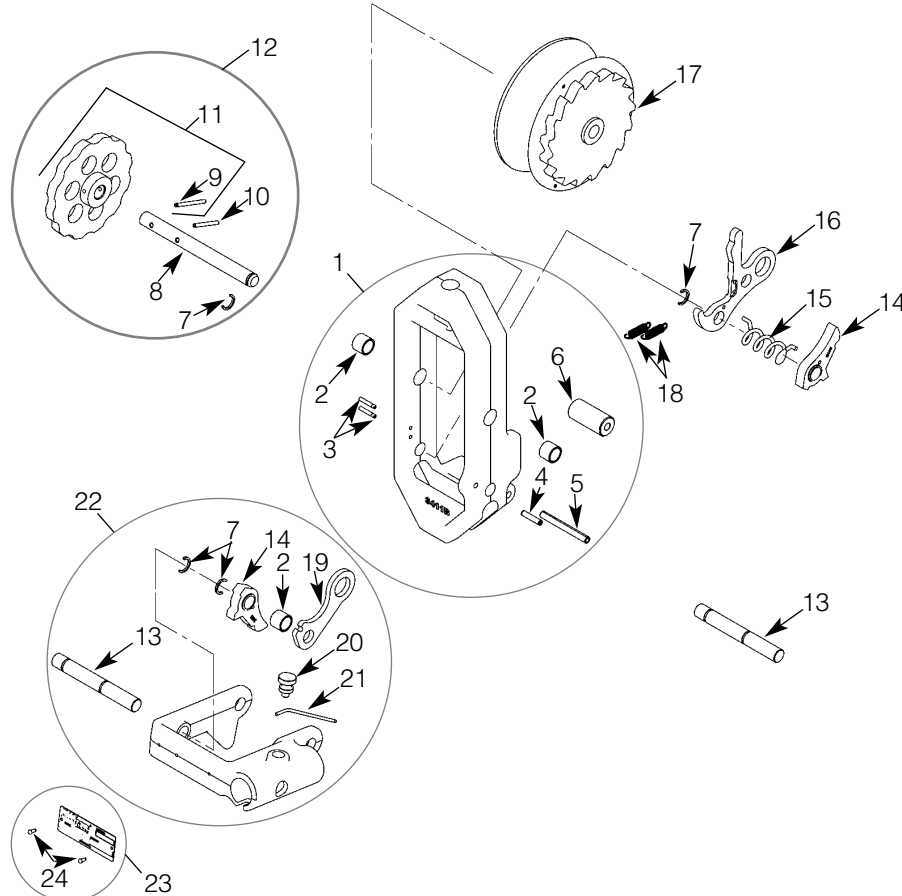

## Figure 5 - Base Hoist

### Parts List for Base Hoist

| Ref No. | Description              | Part No. | Qty | Ref No. | Description      | Part No. | Qty |
|---------|--------------------------|----------|-----|---------|------------------|----------|-----|
| 1       | Main Frame Assembly      | LG3411B  | 1   | 13      | Pawl Shaft       | 445B     | 2   |
| 2       | Bushing                  | LM12     | 3   | 14      | Pawl             | 241B     | 2   |
| 3       | Pin, 1/8 X .88, Type G   | H5230-30 | 2   | 15      | Pawl Spring      | 23L2     | 1   |
| 4       | Pin, 3/16 X 1.00, Type B | H5230-31 | 1   | 16      | Free-Wheel Lever | 279B     | 1   |
| 5       | Pin, 1/4 X 2.50          | H5242    | 1   | 17      | Strap Drum       | 3470B    | 1   |
| 6       | Strap Roller             | 3427     | 1   | 18      | Return Spring    | 23L1     | 2   |
| 7       | Retaining Ring           | H5596    | 4   | 19      | Reversing Lever  | 47B      | 1   |
| 8       | Drum Shaft               | 472B     | 1   | 20      | Handle Lock      | 51       | 1   |
| 9       | Pin, 1/8 X 1.25          | 73-1     | 1   | 21      | Reversing Spring | 42       | 1   |
| 10      | Pin, 1/8 X 1.00          | H5251    | 1   | 22      | U-Frame Assembly | 446B     | 1   |
| 11      | Winding Wheel Assembly   | 32       | 1   | 23      | Name Plate Kit   | 676L1K   | 1   |
| 12      | Drum Shaft Assembly      | LG107B   | 1   | 24      | Drive Screw      | H2861P   | 2   |