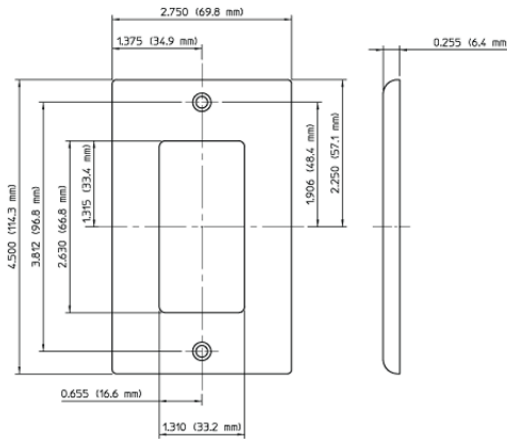

80401-W

1-Gang Decora/GFCI Device Decora Wallplate/Faceplate, Standard Size, Thermoset, Device Mount - White

Leviton Decora Designer Wallplates — available in a wide spectrum of colors and styles — can add subtle elegance to any home. Sleek, versatile and convenient, they also come in a midway size that gives even greater coverage, and can hide unsightly wall surface irregularities. All Leviton Decorative Wallplates can stand up to heavy use while coordinating perfectly with paint or wall coverings. Think of them as the finishing touch to giving a home its signature look.

Technical Information

Product Features

Standards and Certifications: UL/CSA

Type: Standard Size

Gang: 1

Material: Thermoset Plastic

Color: White

Mount: Device

Color: White

UPC Code: 07847708696

Country Of Origin: United States

SPECIFICATION SUBMITTAL

JOB NAME:		CATALOG NUMBERS:	
<input type="text"/>		<input type="text"/>	<input type="text"/>
JOB NUMBER:		<input type="text"/>	<input type="text"/>