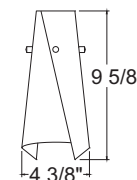

Luminous Wrap Shade

Catalog Number and Finish	Material	Lamp
TLP316FROST	Nomex®	12V or 24V, 50W max. T4 Halogen G4-GY6.35 Bi-Pin Capsule or MR16CG
TLP316ORANGEPEEL	Polycarbonate	12V or 24V, 50W max. T4 Halogen G4-GY6.35 Bi-Pin Capsule or MR16CG
TLP316PARCHMENT	Polycarbonate	12V or 24V, 50W max. T4 Halogen G4-GY6.35 Bi-Pin Capsule or MR16CG