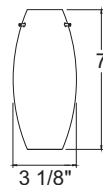

Ellipse Glass Shade

Catalog Number and Finish	Lamp
TLP322COBALT	12V or 24V, 50W max. T4 Halogen G4-GY6.35 Bi-Pin Capsule
TLP322OPAL	12V or 24V, 50W max. T4 Halogen G4-GY6.35 Bi-Pin Capsule
TLP322PISTACHIO	12V or 24V, 50W max. T4 Halogen G4-GY6.35 Bi-Pin Capsule
TLP322ROUGE	12V or 24V, 50W max. T4 Halogen G4-GY6.35 Bi-Pin Capsule
TLP322SUNSETGOLD	12V or 24V, 50W max. T4 Halogen G4-GY6.35 Bi-Pin Capsule