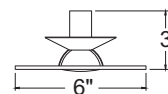

Luminous Disc Shade

Catalog Number and Finish	Lamp
TLP328AMBER	12V or 24V, 50W max. MR16CG
TLP328COBALT	12V or 24V, 50W max. MR16CG
TLP328FROST	12V or 24V, 50W max. MR16CG