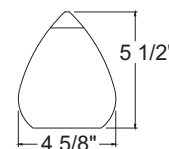

Teardrop Glass Shade

Catalog Number and Finish	Lamp
TLP318GLACIER	12V or 24V, 50W max. T4 Halogen G4-GY6.35 Bi-Pin Capsule or MR16CG
TLP318ICE	12V or 24V, 50W max. T4 Halogen G4-GY6.35 Bi-Pin Capsule or MR16CG
TLP318INFERNO	12V or 24V, 50W max. T4 Halogen G4-GY6.35 Bi-Pin Capsule or MR16CG
TLP318OPAL	12V or 24V, 50W max. T4 Halogen G4-GY6.35 Bi-Pin Capsule or MR16CG
TLP318SUNSETGOLD	12V or 24V, 50W max. T4 Halogen G4-GY6.35 Bi-Pin Capsule or MR16CG