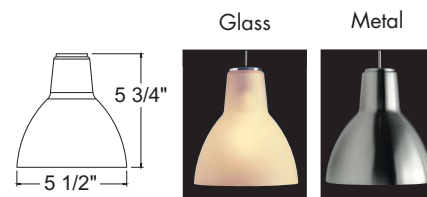

Catalog Number and Finish	Lamp
TLP320INFERNO	12V or 24V, 50W max. T4 Halogen G4-GY6.35 Bi-Pin Capsule
TLP320MAIZE	12V or 24V, 50W max. T4 Halogen G4-GY6.35 Bi-Pin Capsule
TLP320OPAL	12V or 24V, 50W max. T4 Halogen G4-GY6.35 Bi-Pin Capsule
TLP320PISTACHIO	12V or 24V, 50W max. T4 Halogen G4-GY6.35 Bi-Pin Capsule

Ellipse Glass Shade

Catalog Number and Finish	Lamp
TLP322COBALT	12V or 24V, 50W max. T4 Halogen G4-GY6.35 Bi-Pin Capsule
TLP322OPAL	12V or 24V, 50W max. T4 Halogen G4-GY6.35 Bi-Pin Capsule
TLP322PISTACHIO	12V or 24V, 50W max. T4 Halogen G4-GY6.35 Bi-Pin Capsule
TLP322ROUGE	12V or 24V, 50W max. T4 Halogen G4-GY6.35 Bi-Pin Capsule
TLP322SUNSETGOLD	12V or 24V, 50W max. T4 Halogen G4-GY6.35 Bi-Pin Capsule

Cylinder Glass Shade

Catalog Number and Finish	Lamp
TLP324MAIZE	12V or 24V, 50W max. T4 Halogen G4-GY6.35 Bi-Pin Capsule or MR16CG
TLP324OPAL	12V or 24V, 50W max. T4 Halogen G4-GY6.35 Bi-Pin Capsule or MR16CG

RLM Glass & Metal Shade

Catalog Number and Finish	Lamp
TLP326MAIZE	12V or 24V, 50W max. T4 Halogen G4-GY6.35 Bi-Pin Capsule or MR16CG
TLP326OPAL	12V or 24V, 50W max. T4 Halogen G4-GY6.35 Bi-Pin Capsule or MR16CG

Catalog Number and Finish	Lamp
TLP327COPPERPATINA	12V or 24V, 50W max. T4 Halogen G4-GY6.35 Bi-Pin Capsule or MR16CG
TLP327MIDNIGHT	12V or 24V, 35W max. T4 Halogen G4-GY6.35 Bi-Pin Capsule or MR16CG
TLP327NATURAL	12V or 24V, 50W max. T4 Halogen G4-GY6.35 Bi-Pin Capsule or MR16CG