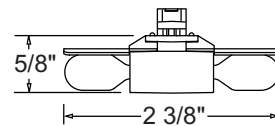

Low Voltage T3 1/4 Xenon Dual Lampholder

Socket Integral wedge base with polished aluminum reflector.

Catalog Number	Finish	Lamp
TL202WH	White	Two T3¹/₄ wedge base 10W xenon lamp, 12V or 24V.
TL202BL	Black	Two T3¹/₄ wedge base 10W xenon lamp, 12V or 24V.