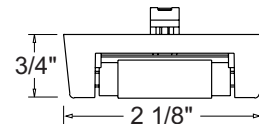

Low Voltage Rigid Loop Lampholder

Socket Integral rigid loop with polished aluminum reflector.

Catalog Number	Finish	Lamp
TL211WH	White	One 5W-10W Xenon Rigid Loop Lamp, 12V or 24V.
TL211BL	Black	One 5W-10W Xenon Rigid Loop Lamp, 12V or 24V.