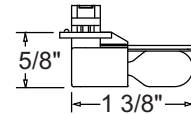

Labels UL listed, CSA certified • Union made, AFL-CIO.

Low Voltage T3 1/4 Xenon Single Lampholder

Socket Integral wedge base with polished aluminum reflector.

Catalog Number	Finish	Lamp
TL201WH	White	One T3 ¹ / ₄ wedge base 3W, 5W, 10W xenon lamp, 12V or 24V.
TL201BL	Black	One T3 ¹ / ₄ wedge base 3W, 5W, 10W xenon lamp, 12V or 24V.