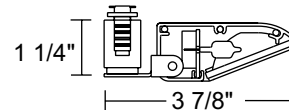

TRAC 12

Linear Lighting

XENON LAMPHOLDER & HALOGEN FLOOD

TL201, TL202, TL211 and TL103

Low Voltage T3 Halogen Bi-Pin Flood

Lens Slide-on frosted lens enables lamp replacement without tools.

Catalog Number	Finish	Lamp
TL103WH	White	One T3 halogen bi-pin capsule 10W or 20W lamp, 12V or 24V
TL103BL	Black	One T3 halogen bi-pin capsule 10W or 20W lamp, 12V or 24V