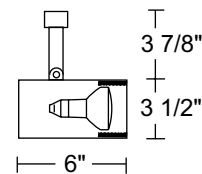

Line Voltage PAR/R20

Lampholder Medium base porcelain with nickel plated copper screw shell.

Catalog Number	Finish	Baffle	Lamp
T313B-WH	White	Black	27-50W R20/35-50W PAR20
T313B-BL	Black	Black	27-50W R20/35-50W PAR20
T313W-WH	White	White	27-50W R20/35-50W PAR20