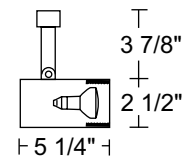

Labels UL listed, CSA certified.

Product specifications subject to change without notice.

Line Voltage R14/R16

Lampholder Intermediate base porcelain with nickel plated copper screw shell.

Catalog Number	Finish	Baffle	Lamp
T311WH	White	Black	15-40W R14 or 40W R16
T311BL	Black	Black	15-40W R14 or 40W R16