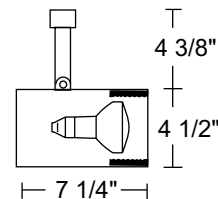

Line Voltage BR30/PAR30L

Lampholder Medium base porcelain with nickel plated copper screw shell.

Catalog Number	Finish	Baffle	Lamp
T315B-WH	White	Black	45-75W BR30/35-75W PAR30L
T315B-BL	Black	Black	45-75W BR30/35-75W PAR30L
T315W-WH	White	White	45-75W BR30/35-75W PAR30L