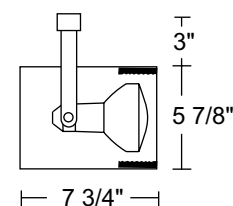

TRAC-MASTER®

Classics

FLAT BACK SERIES

T311, T313, T315, T317, and T342

PRODUCT DESCRIPTION

The simple, sleek round design make the Flat Back cylinders one of Juno's most popular series.

Construction Drawn steel housing with steel yoke.

Aiming 90° vertical aiming capability and 358° rotation.

Adapter Copper alloy contacts provide precise spring action - no arcing and will not take a set • True, positive electrical ground • On/off switch included
• Patented embossed polarity arrows on bottom of adapter • Spring-loaded positive latch with embossed polarity arrows secures trac light to trac
• "Pull-up" contact to up position for two-circuit application.

Labels UL listed, CSA certified.

Product specifications subject to change without notice.

Line Voltage PAR38/BR40

Lampholder Medium base porcelain with nickel plated copper screw shell.

Catalog Number	Finish	Baffle	Lamp
T317B-WH	White	Black	45-150W PAR38 or 65-120W BR40
T317B-BL	Black	Black	45-150W PAR38 or 65-120W BR40
T317W-WH	White	White	45-150W PAR38 or 65-120W BR40

ACCESSORIES

Cat. No.	Description	Cat. No.	Description	Cat. No.	Description
T73BL	Black Barn Doors†	T73WH	White Barn Doors†	T580BL	Black Accessory Holder
T581-6	Color Filters	T589BL	Cube Cell Louver		

See specification sheet [D1.2.2](#) for details.

† Barn Doors accept Color Filters and Louvers.