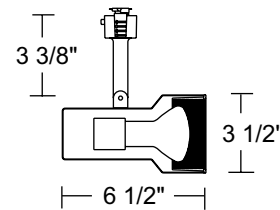

ACCESSORIES

Cat. No.	Description	Cat. No.	Description	Cat. No.	Description
T71BL	Black Barn Doors†	T560BL	Black Accessory Holder	T561-6	Color Filters
T569BL	Cube Cell Louver	T5677	Prismatic Spread Lens	T5678	Linear Spread Lens
T5621	Uniformity Lens	T5622	UV Filter	T5618	Color Correction Filter

See specification sheet [D1.2.2](#) for details.

† Barn Doors accept Color Filters, Lenses and Louvers.