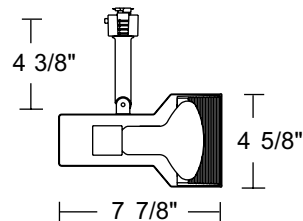

ACCESSORIES

Cat. No.	Description	Cat. No.	Description	Cat. No.	Description
T72BL	Black Barn Doors†	T570BL	Black Accessory Holder	T571-6	Color Filters
T579BL	Cube Cell Louver	T5777	Prismatic Spread Lens	T5778	Linear Spread Lens
T5721	Uniformity Lens	T5722	UV Filter	T5718	Color Correction Filter

See specification sheet [D1.2.2](#) for details.

† Barn Doors accept Color Filters, Lenses and Louvers.