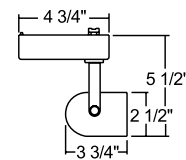

Low Voltage MR16 Roundback

Construction Polycarbonate transformer housing with a painted formed steel lamp housing.

Catalog Number	Finish	Lamp
R702WH	White	12V, 20-50W MR16
R702BL	Black	12V, 20-50W MR16
R702BZ	Painted Bronze	12V, 20-50W MR16