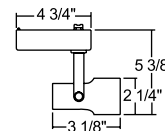

Low Voltage MR16 Pinchback

Construction Polycarbonate transformer housing with a painted die-cast aluminum lamp housing.

Catalog Number	Finish	Lamp
R740WH	White	12V, 20-50W MR16
R740BL	Black	12V, 20-50W MR16
R740SL	Silver	12V, 20-50W MR16
R740BZ	Painted Bronze	12V, 20-50W MR16