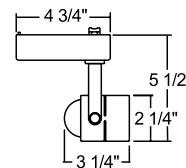

Labels UL/CUL listed.

Product specifications subject to change without notice.

Low Voltage MR16 Cylinder

Construction Polycarbonate transformer housing with a painted formed steel lamp housing.

Catalog Number	Finish	Lamp
R701WH	White	12V, 20-50W MR16
R701BL	Black	12V, 20-50W MR16