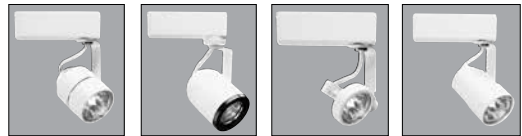

Project: _____

Fixture Type: _____

Location: _____

Contact/Phone: _____

TRAC-LITES

LOW VOLTAGE SERIES

R701, R702, R731 and R740

PRODUCT DESCRIPTION

Socket Ceramic Bi-Pin.

Transformer 50VA 12V electronic transformer with circuit protection.

Aiming 90° vertical aiming capability and 358° rotation.

Adapter Copper alloy contacts provide precise spring action • True, positive electrical ground • Spring-loaded locking latch with embossed polarity arrows secures trac light to trac • Compatible with both Trac-Lites and Trac-Master Trac • "Pull-up" contact to up position for use on Trac-Master two-circuit trac.

Labels UL/CUL listed.

Product specifications subject to change without notice.