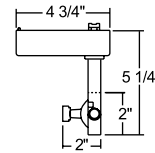

TRAC-LITES

LOW VOLTAGE SERIES

R701, R702, R731 and R740

Low Voltage MR16 Gimbal Ring

Construction Polycarbonate transformer housing with a painted formed steel lamp housing.

Catalog Number	Finish	Lamp
R731WH	White	12V, 20-50W MR16
R731BL	Black	12V, 20-50W MR16
R731SL	Silver	12V, 20-50W MR16
R731BZ	Painted Bronze	12V, 20-50W MR16