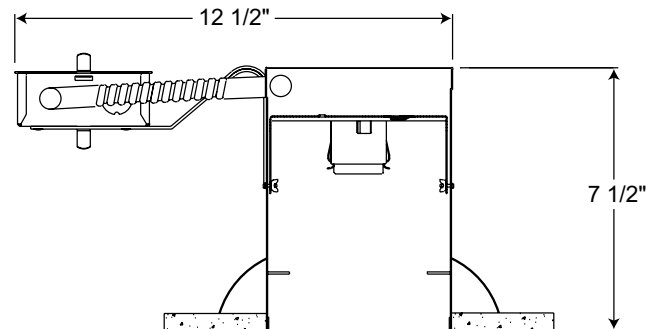

PRODUCT SPECIFICATIONS

Lamp Lamp ratings based on trim selected—see reverse.

Socket Medium base porcelain with nickel-plated copper screw shell • Drop socket with spring to accommodate certain trim installation.

Trims Trim selection shown on reverse.

Labels U.L. listed for through-branch wiring, damp locations and IP • Product thermally protected against improper use of lamps
 • Union made • UL Listed/CSA certified • Trims 210N, 211 and 212N are wet location approved for covered ceiling applications
 • Trims 215 and 216 are wet location approved for covered ceiling applications, **when used with outdoor rated lamps.**

Testing All reports are based on published industry procedures; field performance may differ from laboratory performance.

Product specifications subject to change without notice.

DIMENSIONS

5 1/2" CEILING CUTOUT

Trim Size: 6¼" O.D. (except Cat No. 529 - 6½" O.D.)
Trim Finish: ABZ - Classic Aged Bronze, BL - Black, GP - Graphite,
PW - Plastic White (Polycarbonate material shower trim),
SC - Satin Chrome, SL - Silver, WH - White.
Alzak is a registered trademark of Alcoa Corp.
Note: In Canada when insulation is present, Type IC fixtures must be used.