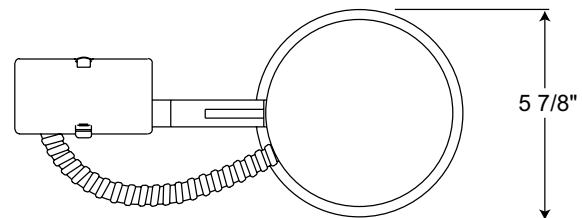

PRODUCT SPECIFICATIONS

Lamp Lamp ratings based on trim selected—see reverse.

Socket Medium base porcelain with nickel-plated copper screw shell • Drop socket with spring to accommodate certain trim installation.

Trims Trim selection shown on reverse.

Labels U.L. listed for through-branch wiring, damp locations and IP • Product thermally protected against improper use of lamps
 • Union made • UL Listed/CSA certified • Trims 210N, 211 and 212N are wet location approved for covered ceiling applications
 • Trims 215 and 216 are wet location approved for covered ceiling applications, **when used with outdoor rated lamps.**

Testing All reports are based on published industry procedures; field performance may differ from laboratory performance.

Product specifications subject to change without notice.

DIMENSIONS

5 1/2" CEILING CUTOUT

Trim Size: 6¼" O.D. (except Cat No. 529 - 6½" O.D.)
Trim Finish: ABZ - Classic Aged Bronze, BL - Black, GP - Graphite,
PW - Plastic White (Polycarbonate material shower trim),
SC - Satin Chrome, SL - Silver, WH - White.
Alzak is a registered trademark of Alcoa Corp.
Note: In Canada when insulation is present, Type IC fixtures must be used.