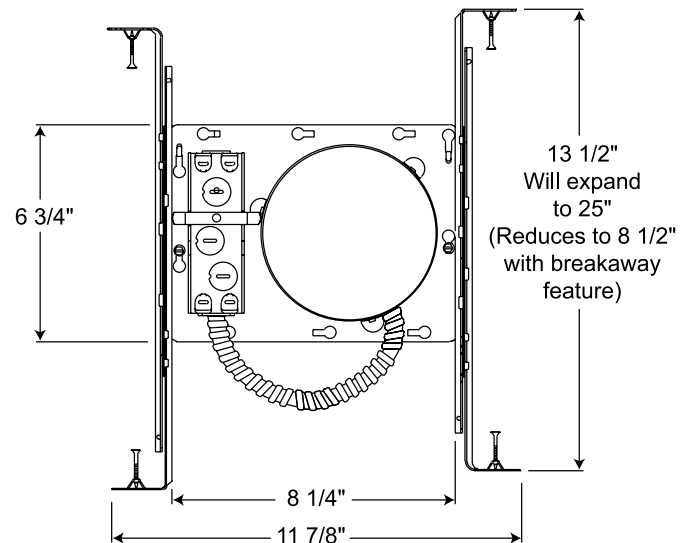

Junction Box Pre-wired junction box provided with (5) ½" and (1) ¾" knockouts, (4) Non-metallic sheathed cable connectors and ground wire, U.L. listed/CSA certified for through-branch wiring, maximum 8 No. 12 AWG 90° C branch circuit conductors (4 in, 4 out) • Junction box provided with removable access plates • Knockouts equipped with pryout slots.

Mounting Frame 22-gauge die-formed galvanized steel mounting frame • Rough-in section (junction box, mounting frame, housing and bar hangers) fully assembled for ease of installation • Sight lines embossed on mounting frame to allow for easy viewing when aligning fixtures.

Housing IC housing, .032" aluminum sealed for Air-Loc Compliance • Housing is vertically adjustable to accommodate up to a 1" ceiling thickness.

PRODUCT CODES

Catalog Number	Input Voltage	Lamp Rating (max.)
IC20	120V	A19/BR30/PAR20/PAR30/PAR30L/R20/R30 (See reverse for max. trim rating)

REV-5/15

DIMENSIONS

5 5/8" CEILING CUTOUT

ACCESSORIES

Catalog No.	Description
ALG5	Air-Loc Gasket

To order, specify catalog number.