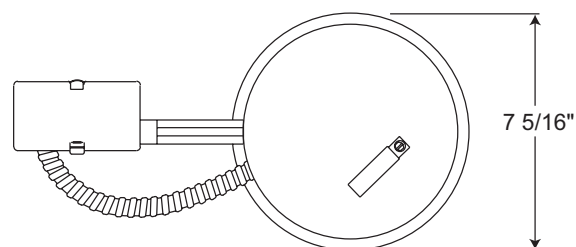

PRODUCT SPECIFICATIONS

Lamp Lamp ratings based on trim selected—see reverse.

Socket Medium base porcelain with nickel-plated copper screw shell • Drop socket with spring to accommodate certain trim installation.

Trims Trim selection shown on reverse.

Labels U.L. listed for through-branch wiring, damp locations and IP • Product thermally protected against improper use of lamps
 • Union made • UL Listed/CSA certified • Trims 239, 241 and 242 are wet location approved for covered ceiling applications
 • Trims 28, 29 are wet location approved for covered ceiling applications, **when used with outdoor rated lamps**.

Testing All reports are based on published industry procedures; field performance may differ from laboratory performance.

Product specifications subject to change without notice.

INSTALLATION

Junction Box Pre-wired junction box, UL listed/CSA certified for through-branch wiring maximum 4 No. 12 AWG 90° C branch circuit conductors (2 in, 2 out) • Junction box provided with removable access plate, (5) ½" knockouts, (4) Non-metallic sheathed cable connectors and ground wire • Knockouts equipped with pryout slots.

DIMENSIONS

6 3/4" CEILING CUTOUT

ACCESSORIES

Catalog No.	Description
ALG6R	Air-Loc Gasket

To order, specify catalog number.

6" ECONOMY UNIVERSAL IC REMODEL HOUSING

INCANDESCENT LAMPS

IC22R