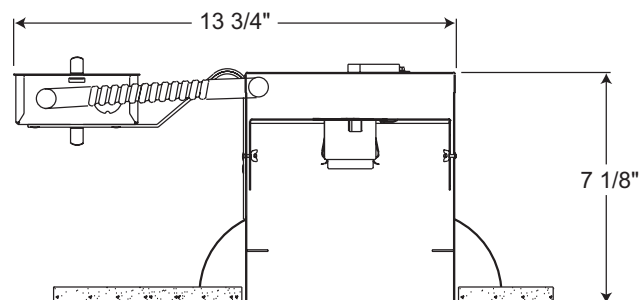

Trims Trim selection shown on reverse.

Labels U.L. listed for through-branch wiring, damp locations and IP • Product thermally protected against improper use of lamps
 • Union made • UL Listed/CSA certified • Trims 239, 241 and 242 are wet location approved for covered ceiling applications
 • Trims 28, 29 are wet location approved for covered ceiling applications, **when used with outdoor rated lamps**.

Testing All reports are based on published industry procedures; field performance may differ from laboratory performance.

Product specifications subject to change without notice.

INSTALLATION

Junction Box Pre-wired junction box, UL listed/CSA certified for through-branch wiring maximum 4 No. 12 AWG 90° C branch circuit conductors (2 in, 2 out) • Junction box provided with removable access plate, (5) ½" knockouts, (4) Non-metallic sheathed cable connectors and ground wire • Knockouts equipped with pryout slots.

DIMENSIONS

6 3/4" CEILING CUTOUT

ACCESSORIES

Catalog No.	Description
ALG6R	Air-Loc Gasket

To order, specify catalog number.

6" ECONOMY UNIVERSAL IC REMODEL HOUSING

INCANDESCENT LAMPS

IC22R

Trim Size: 7 $\frac{7}{8}$ " O.D. (except Cat. Nos. 228, 229, 241, 9024, - 8" O.D.,
Cat. No. 9702 - 7 $\frac{3}{4}$ " O.D.).

Trim Finish: ABZ - Classic Aged Bronze, BL - Black, GP - Graphite,
PW - Plastic White (Polycarbonate material shower trim), SC - Satin Chrome,
SL - Silver, WH - White.