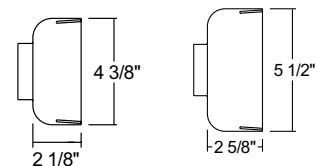

ACCESSORIES

Catalog Number	Finish	Description	Max. Lamp
T63WH	White, Black Baffle	Baffled Hood	75W PAR30L/65W BR30
T63BL	Black, Black Baffle	Baffled Hood	75W PAR30L/65W BR30
T64WH	White, Black Baffle	Baffled Hood	150W PAR38/120W BR40
T64BL	Black, Black Baffle	Baffled Hood	150W PAR38/120W BR40
T80BL	Black	Accordion Collar	65W BR30
T82WH	White, Black Baffle	Flare Reflector	50W R20/PAR20/65W BR30/75W A19