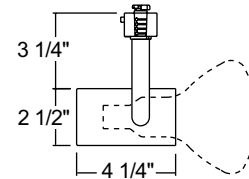

TRAC-MASTER®

Classics
UNIVERSALS

**T308, T80, T82, T301,
T620, T63, T64, T691 and T359**

Economy Line Voltage Universal

Construction Steel housing with steel yoke.

Aiming 90° vertical aiming capability and 358° rotation.

Catalog Number	Finish	Lamp
T620WH	White	27-50W R20/35-50W PAR20/45-85W BR30/35-75W PAR30/ 65-120W BR40/45-150W PAR38
T620BL	Black	27-50W R20/35-50W PAR20/45-85W BR30/35-75W PAR30/ 65-120W BR40/45-150W PAR38