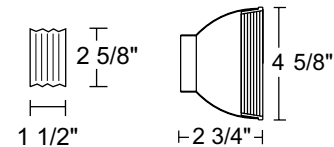

ACCESSORIES

Catalog Number	Finish	Description	Max. Lamp
T63WH	White, Black Baffle	Baffled Hood	75W PAR30/65W BR30
T63BL	Black, Black Baffle	Baffled Hood	75W PAR30/65W BR30
T64WH	White, Black Baffle	Baffled Hood	150W PAR38/120W BR40
T64BL	Black, Black Baffle	Baffled Hood	150W PAR38/120W BR40
T80BL	Black	Accordion Collar	65W BR30
T82WH	White, Black Baffle	Flare Reflector	50W R20/PAR20/65W BR30/75W A19