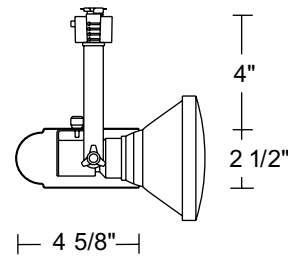

Line Voltage Universal

Construction Drawn steel housing with steel yoke.

Aiming 90° vertical aiming capability and 358° rotation • One locking knob provided.

Catalog Number	Finish	Lamp
T308WH	White	27-50W R20/35-50W PAR20/45-85W BR30/35-75W PAR30/ 65-120W BR40/45-150W PAR38
T308BL	Black	27-50W R20/35-50W PAR20/45-85W BR30/35-75W PAR30/ 65-120W BR40/45-150W PAR38