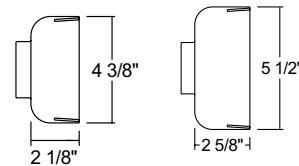

ACCESSORIES

Catalog Number	Finish	Description	Max. Lamp
T63WH	White, Black Baffle	Baffled Hood	75W PAR30/65W BR30
T63BL	Black, Black Baffle	Baffled Hood	75W PAR30/65W BR30
T64WH	White, Black Baffle	Baffled Hood	150W PAR38/120W BR40
T64BL	Black, Black Baffle	Baffled Hood	150W PAR38/120W BR40
T80BL	Black	Accordion Collar	65W BR30
T82WH	White, Black Baffle	Flare Reflector	50W R20/PAR20/65W BR30/75W A19