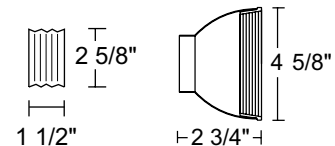

ACCESSORIES

Catalog Number	Finish	Description	Max. Lamp
T63WH	White, Black Baffle	Baffled Hood	75W PAR30L/65W BR30
T63BL	Black, Black Baffle	Baffled Hood	75W PAR30L/65W BR30
T64WH	White, Black Baffle	Baffled Hood	150W PAR38/120W BR40
T64BL	Black, Black Baffle	Baffled Hood	150W PAR38/120W BR40
T80BL	Black	Accordion Collar	65W BR30
T82WH	White, Black Baffle	Flare Reflector	50W R20/PAR20/65W BR30/75W A19