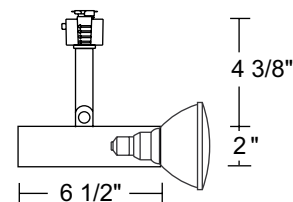

Line Voltage Universal

Construction Steel housing with Lexan® polycarbonate stem.

Aiming 90° vertical aiming capability and 358° rotation.

Catalog Number	Finish	Lamp
T301WH	White	27-50W R20/35-50W PAR20/45-85W BR30/35-75W PAR30/ 65-120W BR40/45-250W PAR38
T301BL	Black	27-50W R20/35-50W PAR20/45-85W BR30/35-75W PAR30/ 65-120W BR40/45-250W PAR38