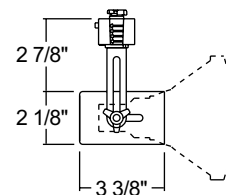

Hi-Tech Mini Swivel Universal

Construction Steel housing with slotted steel swivel.

Aiming 90° vertical aiming capability and 358° rotation • One locking knob provided.

Catalog Number	Finish	Lamp
T691WH	White	45-60W PAR16/35-50W PAR20/35-75W PAR30/45-150W PAR38
T691BL	Black	45-60W PAR16/35-50W PAR20/35-75W PAR30/45-150W PAR38
T691NA	Natural	45-60W PAR16/35-50W PAR20/35-75W PAR30/45-150W PAR38