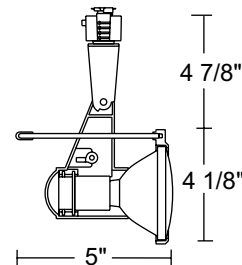

- Patented embossed polarity arrows on bottom of adapter
- Spring-loaded positive latch with embossed polarity arrows secures trac light to trac
- "Pull-up" contact to up position for two-circuit application.

Labels UL listed, CSA certified.

Product specifications subject to change without notice.

Line Voltage PAR30

Socket Medium base porcelain with nickel plated copper screw shell.

Catalog Number	Finish	Lamp
T218WH	White	75W PAR30 max.
T218BL	Black	75W PAR30 max.
T218SL	Silver	75W PAR30 max.

See specification sheet [D1.2.2](#) for details.

**Line Voltage PAR38**

Socket Medium base porcelain with nickel plated copper screw shell.

Catalog Number	Finish	Lamp
T219WH	White	150W PAR38 max.
T219BL	Black	150W PAR38 max.
T219SL	Silver	150W PAR38 max.