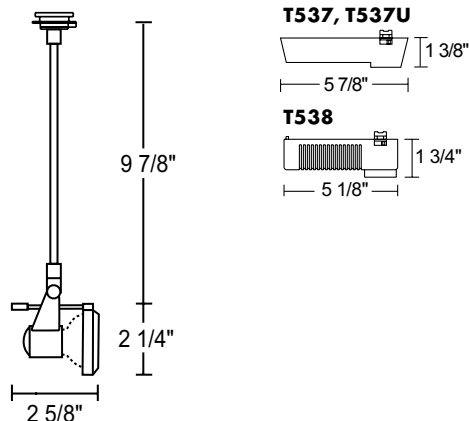

ACCESSORIES

Cat. No.	Description	Cat. No.	Description	Cat. No.	Description
T74BL	Black Barn Doors	T557	Prismatic Spread Lens	T559	Linear Spread Lens
T551-5	Color Filters	T558BL	Black Snoot	T5501-18	Dichroic Filters
T5520	Diffusion Lens	T5521	Uniformity Lens	T5522	UV Filter

T5559BL Hexcell Louver

See specification sheet D1.2.2 for details.