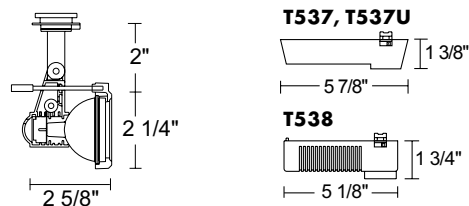

ACCESSORIES

Cat. No.	Description	Cat. No.	Description	Cat. No.	Description
T74BL	Black Barn Doors	T557	Prismatic Spread Lens	T559	Linear Spread Lens
T551-5	Color Filters	T558BL	Black Snoot	T5501-18	Dichroic Filters
T5520	Diffusion Lens	T5521	Uniformity Lens	T5522	UV Filter

T5559BL Hexcell Louver

See specification sheet D1.2.2 for details.