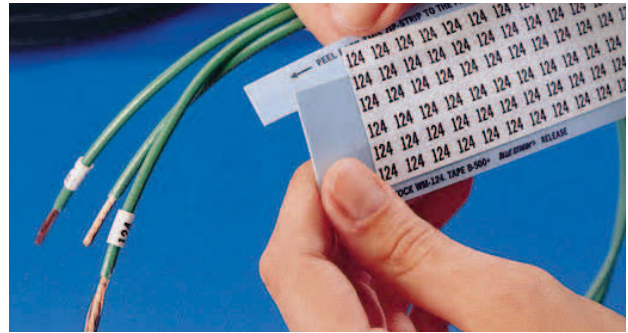

Pre-Printed Wire & Cable Markers

www.BradyID.com

Pre-Printed Wire Markers

B-500 Vinyl Cloth Wire Marker Cards

Repositionable vinyl cloth material are able to withstand moderate heat, oil and dirt. Labels hold tightly to the wire due to their high adhesion properties and can be re-used with ease if repositioning is required. Available in black on matte white background. Card-mounted wire markers are sold as individual characters or as consecutive numbers and letters.

Number Legends

Catalog #	Legend	Marker Length Inch (mm)	Markers Per Card	Cards Per Pkg
WM-0-PK	0	1.50" (38 mm)	36	25
WM-1-PK	1	1.50" (38 mm)	36	25
WM-2-PK	2	1.50" (38 mm)	36	25
WM-3-PK	3	1.50" (38 mm)	36	25
WM-**-PK (replace asterisks with a number 4 - 25)		1.50" (38 mm)	36	25
WM**-PK (replace asterisks with a number 26 - 99)		1.50" (38 mm)	25	25
WM-601-605-PK	601-605	1.50" (38 mm)	25	25
WM-606-610-PK	606-610	1.50" (38 mm)	25	25
WM-611-615-PK	611-615	1.50" (38 mm)	25	25
WM****-PK (replace asterisks with consecutive numbers in same manner as the line above, up to 920)		1.50" (38 mm)	25	25
WM-921-925-PK	921-925	1.50" (38 mm)	25	25

Consecutive Number Legends

Catalog #	Legend	Marker Length Inch (mm)	Qty. of Each Legend Per Card	Cards Per Pkg
WM-1-33-PK	1 - 33	1.50" (38 mm)	1	25
WM-34-66-PK	34 - 66	1.50" (38 mm)	1	25
WM-67-99-PK	67 - 99	1.50" (38 mm)	1	25
WM-100-124-PK	100 - 124	1.50" (38 mm)	1	25
WM-125-149-PK	125 - 149	1.50" (38 mm)	1	25
WM****-PK (replace asterisks with consecutive numbers in same manner as the line above, up to 1774)		1.50" (38 mm)	1	25
WM-1775-1779-PK	1775-1779	1.50" (38 mm)	1	25