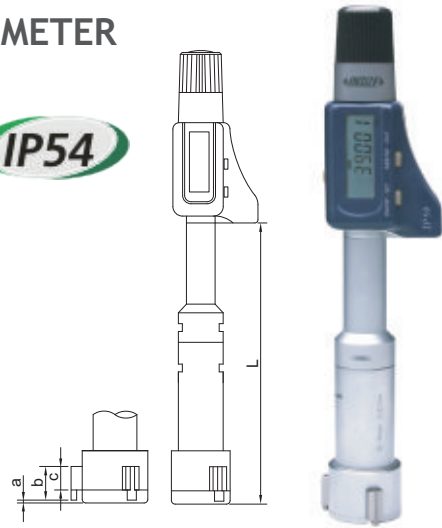

# ELECTRONIC THREE POINTS INTERNAL MICROMETER

**NEW ITEM!**

- Resolution .00005"/0.001mm
- IP54 dust/coolant proof
- Buttons: on/off, set, inch/mm, ABS/INC, data output
- Data output
- SR44 or LR44 battery, automatic power off
- Carbide tips
- Ratchet stop
- Supplied with setting rings and extension rods
- Optional accessory: SPC cable (page 1-2)
- Supplied in fitted storage case

## Individual

Order No.	EDP No.	Range	Accuracy	Setting Ring	Extension Rod	L	a	b	c
3127-16E	282307	.47-.63"/12-16mm	.00016"	.63" DIA	5.9"	3.150"	.020"	.236"	.177"
3127-20E	282308	.63-.79"/16-20mm	.00016"	.63" DIA	5.9"	3.150"	.020"	.236"	.177"
3127-25E	282309	.79-.98"/20-25mm	.00016"	.98" DIA	5.9"	3.543"	.020"	.315"	.236"
3127-30E	282310	.98-1.18"/25-30mm	.00016"	.98" DIA	5.9"	3.543"	.020"	.315"	.236"
3127-40E	282311	1.18-1.57"/30-40mm	.00016"	1.57" DIA	5.9"	3.819"	.020"	.551"	.472"
3127-50E	282312	1.57-1.97"/40-50mm	.0002"	1.57" DIA	5.9"	3.819"	.020"	.551"	.472"
3127-63E	282313	1.97-2.48"/50-63mm	.0002"	2.44" DIA	5.9"	4.488"	.020"	.689"	.571"
3127-75E	282314	2.44-2.95"/62-75mm	.0002"	2.44" DIA	5.9"	4.488"	.020"	.689"	.571"
3127-88E	282315	2.95-3.46"/75-88mm	.0002"	3.43" DIA	5.9"	4.488"	.020"	.689"	.571"
3127-100E	282316	3.43-3.94"/87-100mm	.0002"	3.43" DIA	5.9"	4.488"	.020"	.689"	.571"

## Set

Order No.	EDP No.	Range	Micrometers Included	Setting Ring	Extension Rod
3127-202E	282327	.47-.79"/12-20mm	.47-.63"/12-16mm, .63-.79"/16-20mm	.63" DIA	5.9"
3127-504E	282328	.79-1.97"/20-50mm	.79-.98"/20-25mm, .98-1.18"/25-30mm 1.18-1.57"/30-40mm, 1.57-1.97"/40-50mm	.98" DIA, 1.57" DIA	5.9"
3127-1004E	282329	1.97-3.94"/50-100mm	1.97-2.48"/50-63mm, 2.44-2.95"/62-75mm 2.95-3.46"/75-88mm, 3.43-3.94"/87-100mm	2.44" DIA, 3.43" DIA	5.9"

## SMALL HOLE GAGE SET

Range	L	a	b
.125 ~ .2"	3.543"	.886"	.217" DIA
.2 ~ .3"	3.843"	1.181"	.217" DIA
.3 ~ .4"	4.047"	1.378"	.335" DIA
.4 ~ .5"	4.252"	1.575"	.335" DIA