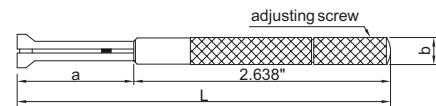

SMALL HOLE GAGE SET

Range	L	a	b
.125 ~ .2"	3.543"	.886"	.217" DIA
.2 ~ .3"	3.843"	1.181"	.217" DIA
.3 ~ .4"	4.047"	1.378"	.335" DIA
.4 ~ .5"	4.252"	1.575"	.335" DIA