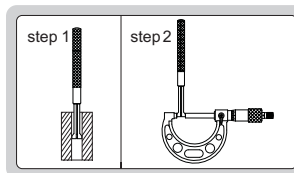

ELECTRONIC THREE POINTS INTERNAL MICROMETER

NEW ITEM!

- Resolution .00005"/0.001mm
- IP54 dust/coolant proof
- Buttons: on/off, set, inch/mm, ABS/INC, data output
- Data output
- SR44 or LR44 battery, automatic power off
- Carbide tips
- Ratchet stop
- Supplied with setting rings and extension rods
- Optional accessory: SPC cable (page 1-2)
- Supplied in fitted storage case

3127-40E

Individual

Order No.	EDP No.	Range	Accuracy	Setting Ring	Extension Rod	L	a	b	c
3127-16E	282307	.47-.63"/12-16mm	.00016"	.63" DIA	5.9"	3.150"	.020"	.236"	.177"
3127-20E	282308	.63-.79"/16-20mm	.00016"	.63" DIA	5.9"	3.150"	.020"	.236"	.177"
3127-25E	282309	.79-.98"/20-25mm	.00016"	.98" DIA	5.9"	3.543"	.020"	.315"	.236"
3127-30E	282310	.98-1.18"/25-30mm	.00016"	.98" DIA	5.9"	3.543"	.020"	.315"	.236"
3127-40E	282311	1.18-1.57"/30-40mm	.00016"	1.57" DIA	5.9"	3.819"	.020"	.551"	.472"
3127-50E	282312	1.57-1.97"/40-50mm	.0002"	1.57" DIA	5.9"	3.819"	.020"	.551"	.472"
3127-63E	282313	1.97-2.48"/50-63mm	.0002"	2.44" DIA	5.9"	4.488"	.020"	.689"	.571"
3127-75E	282314	2.44-2.95"/62-75mm	.0002"	2.44" DIA	5.9"	4.488"	.020"	.689"	.571"
3127-88E	282315	2.95-3.46"/75-88mm	.0002"	3.43" DIA	5.9"	4.488"	.020"	.689"	.571"
3127-100E	282316	3.43-3.94"/87-100mm	.0002"	3.43" DIA	5.9"	4.488"	.020"	.689"	.571"

Set

Order No.	EDP No.	Range	Micrometers Included	Setting Ring	Extension Rod
3127-202E	282327	.47-.79"/12-20mm	.47-.63"/12-16mm, .63-.79"/16-20mm	.63" DIA	5.9"
3127-504E	282328	.79-1.97"/20-50mm	.79-.98"/20-25mm, .98-1.18"/25-30mm 1.18-1.57"/30-40mm, 1.57-1.97"/40-50mm	.98" DIA, 1.57" DIA	5.9"
3127-1004E	282329	1.97-3.94"/50-100mm	1.97-2.48"/50-63mm, 2.44-2.95"/62-75mm 2.95-3.46"/75-88mm, 3.43-3.94"/87-100mm	2.44" DIA, 3.43" DIA	5.9"