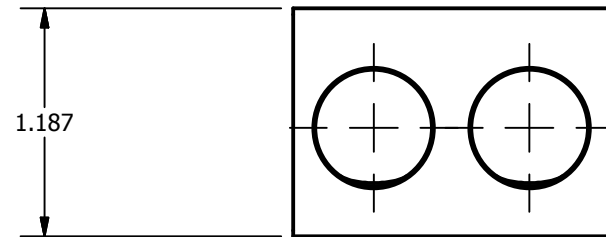

SCREW: E0939	MATERIAL: ALUMINUM	REV: G	 800-776-9775 www.ilsco.com
CAT. NO.: AU-250, AU-250-B	PLATING: EL-TIN	DRAWN BY: CLH SCALE:1:1	
INFORMATION SHEET: FORM 1	MARKING: ILSCO, D970, AU 250, 250kcmil-6, AL9CU	DATE:11/2/2007 SIZE: A	
		DWG. NO. <b>D0970</b>	
		SHEET: 1 OF 1	

"A"
.390
.406
.390
.531