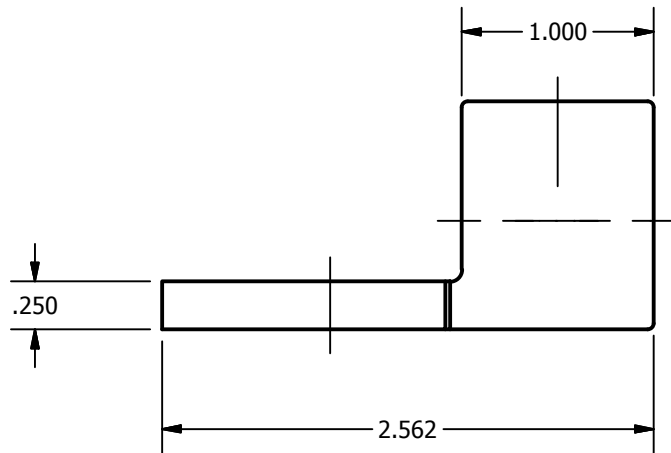

SCREW: E0939	MATERIAL: ALUMINUM	REV: G	 800-776-9775 www.ilsco.com
CAT. NO.: AU-250, AU-250-B	PLATING: EL-TIN	DRAWN BY: CLH SCALE:1:1	
INFORMATION SHEET: FORM 1	MARKING: ILSCO, D970, AU 250, 250kcmil-6, AL9CU	DATE:11/2/2007 SIZE: A	
		DWG. NO. <b>D0970</b>	
		SHEET: 1 OF 1	

"A"
.390
.406
.390
.531