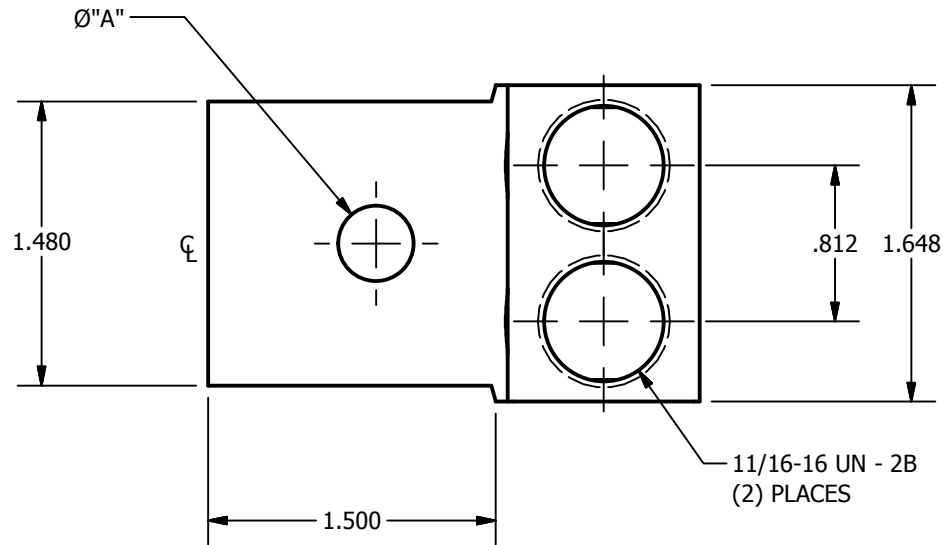

SCREW: E0939	MATERIAL: ALUMINUM	REV: G	 800-776-9775 www.ilsco.com
CAT. NO.: AU-250, AU-250-B	PLATING: EL-TIN	DRAWN BY: CLH SCALE:1:1	
INFORMATION SHEET: FORM 1	MARKING: ILSCO, D970, AU 250, 250kcmil-6, AL9CU	DATE:11/2/2007 SIZE: A	
		DWG. NO. <b>D0970</b>	
		SHEET: 1 OF 1	

"A"
.390
.406
.390
.531