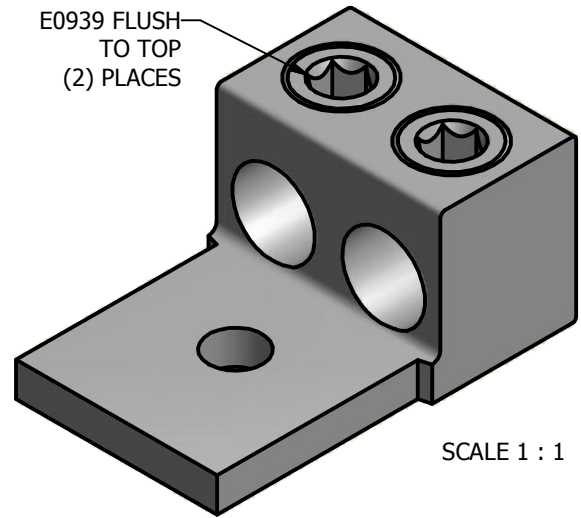

SCREW: E0939	MATERIAL: ALUMINUM	REV: G	 800-776-9775 www.ilsco.com
CAT. NO.: AU-250, AU-250-B	PLATING: EL-TIN	DRAWN BY: CLH SCALE:1:1	
INFORMATION SHEET: FORM 1	MARKING: ILSCO, D970, AU 250, 250kcmil-6, AL9CU	DATE:11/2/2007 SIZE: A	
		DWG. NO. <b>D0970</b>	
		SHEET: 1 OF 1	

"A"
.390
.406
.390
.531