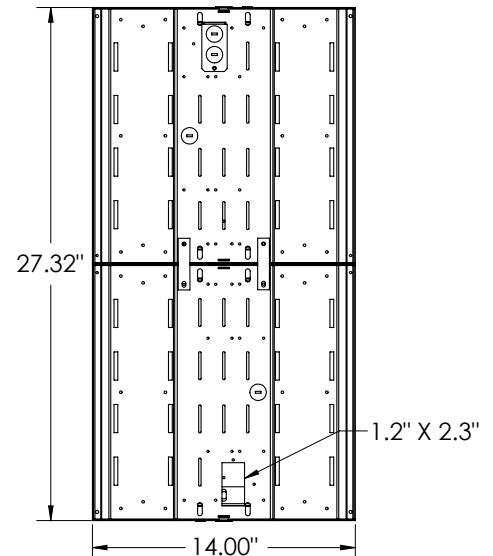

DOUBLE MODULE

Rebates and Incentives are available in many areas. Contact an Atlas Representative for more information.

ATLAS LIGHTING PRODUCTS, INC.

PO BOX 2348 | BURLINGTON, NC 27216
800-849-8485 | FAX: 1-855-847-2794 | www.atlasled.com

*The majority of Atlas Lighting Products are assembled in USA facilities by an American Workforce utilizing both Domestic and Foreign components. Meets Buy American requirements within the ARRA.