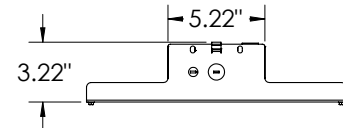

ACCESSORIES

CATALOG #	DESCRIPTION
CH36	Chain Set
CH36HFC	Chain Set w/Hammer-On Flange Clip
CA36	Cable Set
MS360	360° Motion Sensor
IHB-WG	Wireguard

¹LED Life Span Based Upon LM-80 Test Results

DIMENSIONS: