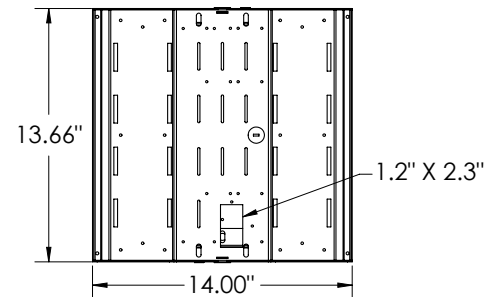

SINGLE MODULE

DOUBLE MODULE