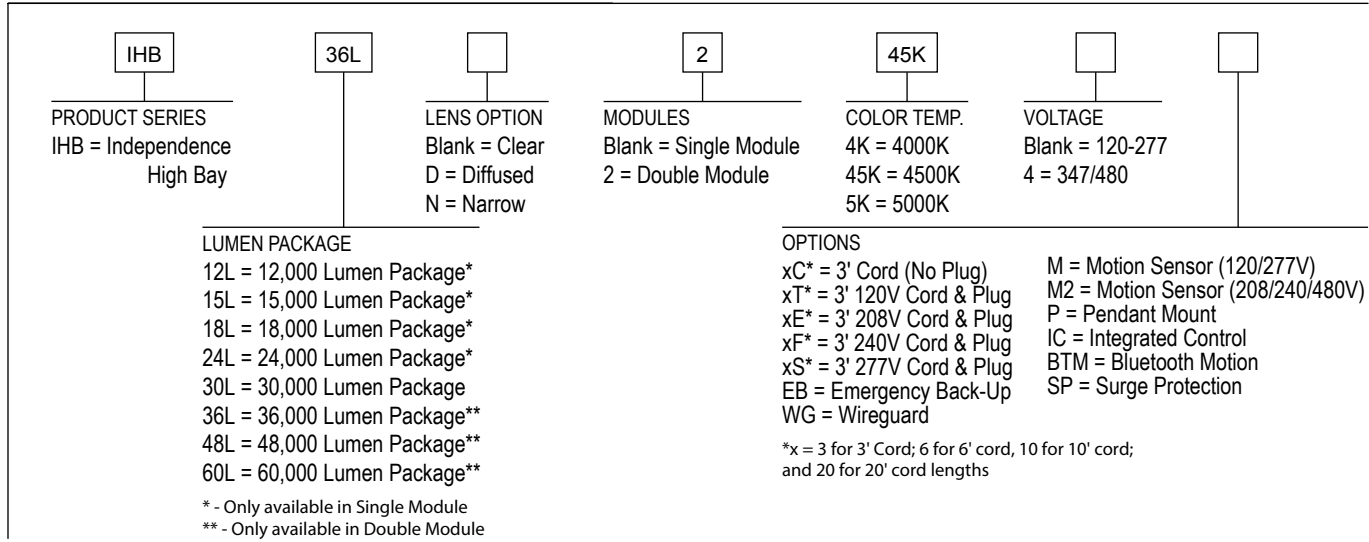

INDEPENDENCE SERIES Industrial

IHB Series Independence High Bay

ORDERING FORMAT

PERFORMANCE DATA - CLEAR LENS

	UNIT	CRI	4000K CCT			4500K CCT			5000K CCT		
			DELIVERED LUMENS	EFFICACY (LPW)	WATTAGE	DELIVERED LUMENS	EFFICACY (LPW)	WATTAGE	DELIVERED LUMENS	EFFICACY (LPW)	WATTAGE
SINGLE MODULE	IHB12L	80	12386	158.8	78.01	12386	158.8	78.01	12669	159.7	79.31
	IHB15L	80	16144	153.8	104.96	16144	153.8	104.96	16513	157.3	104.96
	IHB18L	80	18597	152.5	121.95	18597	152.5	121.95	19022	156.0	121.95
	IHB24L	80	23910	147.7	161.84	23899	147.7	161.8	23899	147.7	161.8
	IHB30L	80	29550	159.2	185.66	29550	159.2	185.66	30370	165.5	183.45
DOUBLE MODULE	IHB30L2	80	28347	160.2	176.97	28347	160.2	176.97	29134	164.6	176.97
	IHB36L2	80	37194	152.5	243.9	37194	152.5	243.9	38044	156.0	243.9
	IHB48L2	80	47820	147.7	323.68	47798	147.7	323.6	47798	147.7	323.6
	IHB60L2	80	59100	159.2	371.32	59100	159.2	371.32	60740	165.5	366.9

PERFORMANCE DATA - DIFFUSED LENS

	UNIT	CRI	4000K CCT			4500K CCT			5000K CCT		
			DELIVERED LUMENS	EFFICACY (LPW)	WATTAGE	DELIVERED LUMENS	EFFICACY (LPW)	WATTAGE	DELIVERED LUMENS	EFFICACY (LPW)	WATTAGE
SINGLE MODULE	IHB12LD	80	11126	143.1	77.78	11126	143.1	77.78	11418	144.0	79.28
	IHB15LD	80	14567	139.9	104.51	14567	139.9	104.51	14949	143.0	104.51
	IHB18LD	80	16767	137.4	122.04	16767	137.4	122.04	17207	141.0	122.04
	IHB24LD	80	21506	132.8	161.95	21404	132.5	161.52	21404	132.5	161.52
	IHB30LD	80	26470	142.8	185.43	26470	142.8	185.43	27343	149.0	183.55
DOUBLE MODULE	IHB30LD2	80	25537	144.5	176.78	25537	144.5	176.78	26379	149.2	176.78
	IHB36LD2	80	33534	137.4	244.08	33534	137.4	244.08	34414	141.0	244.08
	IHB48LD2	80	43012	132.8	323.9	42808	135.5	323.04	42808	135.5	323.04
	IHB60LD2	80	52940	142.8	370.86	52940	142.8	370.86	54686	149.0	367.1

ATLAS LIGHTING PRODUCTS, INC.

PO BOX 2348 | BURLINGTON, NC 27216
800-849-8485 | FAX: 1-855-847-2794 | www.atlasled.com

The majority of Atlas Lighting Products are assembled in USA facilities by an American Workforce utilizing both Domestic and Foreign components. Meets Buy American requirements within the ARRA.