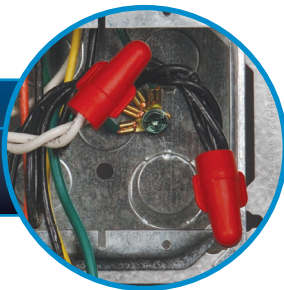

Vertical ribs improve grip

Long swept-wings improve comfort and torque

Deep skirt helps protect over-stripped wires

FAST FACT:

The B-Twist™ handles the entire range of a red and yellow connector

MIN. 2 #18
MAX. 2 #8