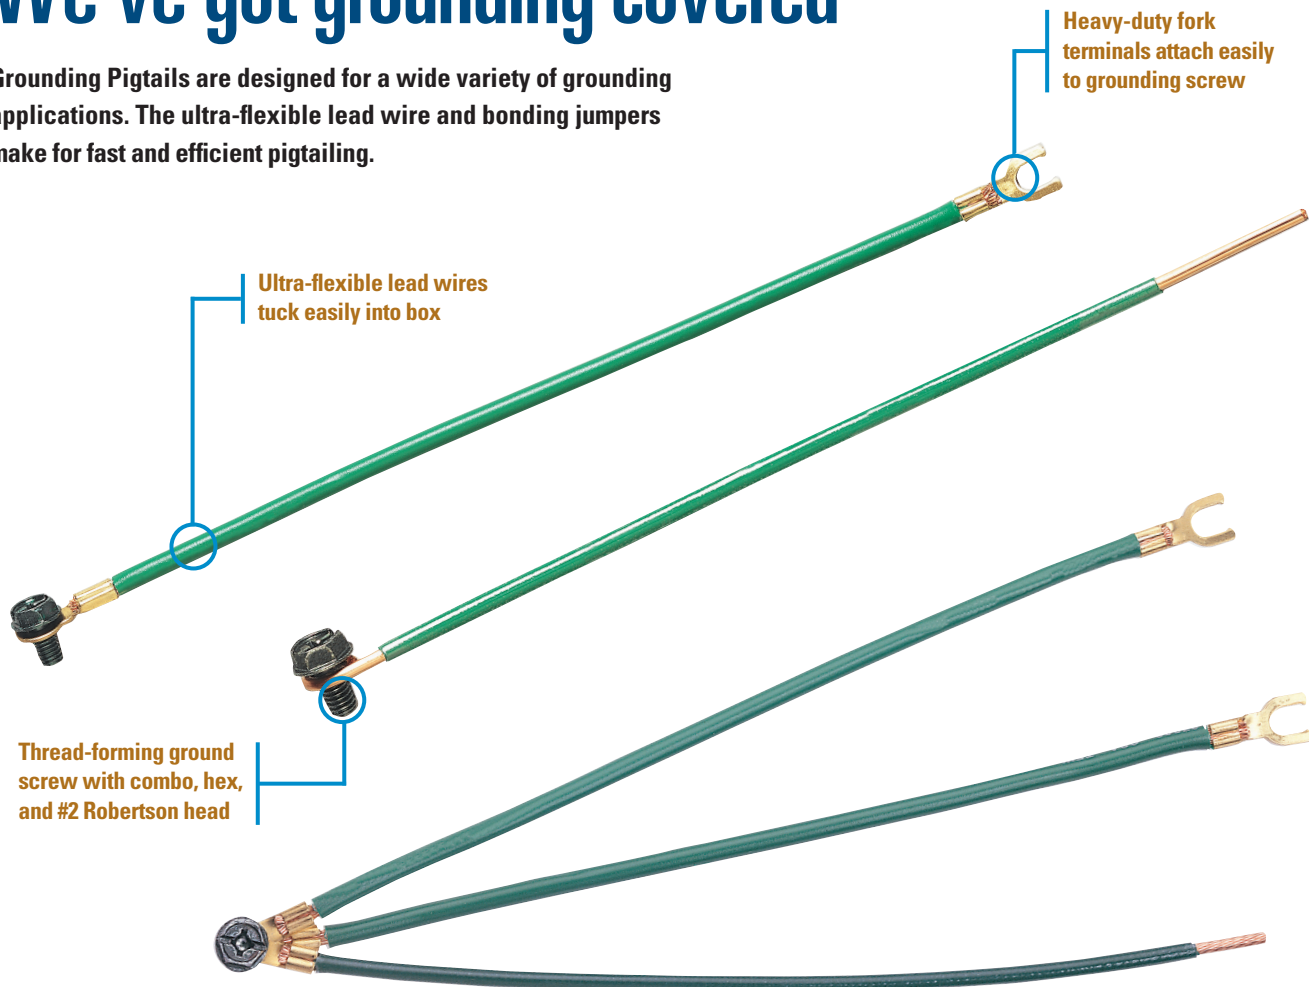

Clear shell allows visual inspection of the connection

No-twist push-in design reduces repetitive motion fatigue

Full line accommodates #20 – #12, 2 to 4 wire connections

In-Sure™

FAST FACT:

The In-Sure™ Push-In has low insertion force for fast, easy connections. Great for pre-fab wiring.

600 Volts Max.

Solid	#20 – #12 solid
Stranded	#16 – #12 (19 strand or less) #18 (7 strand)
Stranded Tin-Bonded	#18 – #14 (19 strand or less)

In-Sure™ Model 39:

600 Volts Max.

Solid	#14 – #10 solid
Stranded	#12 – #10 (19 strand or less)
Stranded Tin-Bonded	#14 – #10 (19 strand or less)

In-Sure™ Push-In
WIRE CONNECTORS

We've got grounding covered

Grounding Pigtails are designed for a wide variety of grounding applications. The ultra-flexible lead wire and bonding jumpers make for fast and efficient pigtailing.