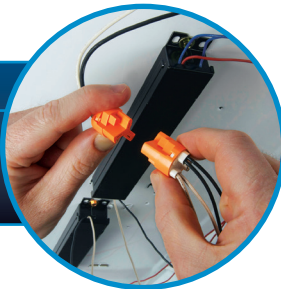

Patented IDEAL push-in technology quickly locks wires in place

Both halves are "touch-safe" per UL 2459

Fits through 1/2" knockout

powerplug®

Luminaire Disconnect

FAST FACT:

The PowerPlug® allows safe disconnect of hot and neutral ballast wiring.