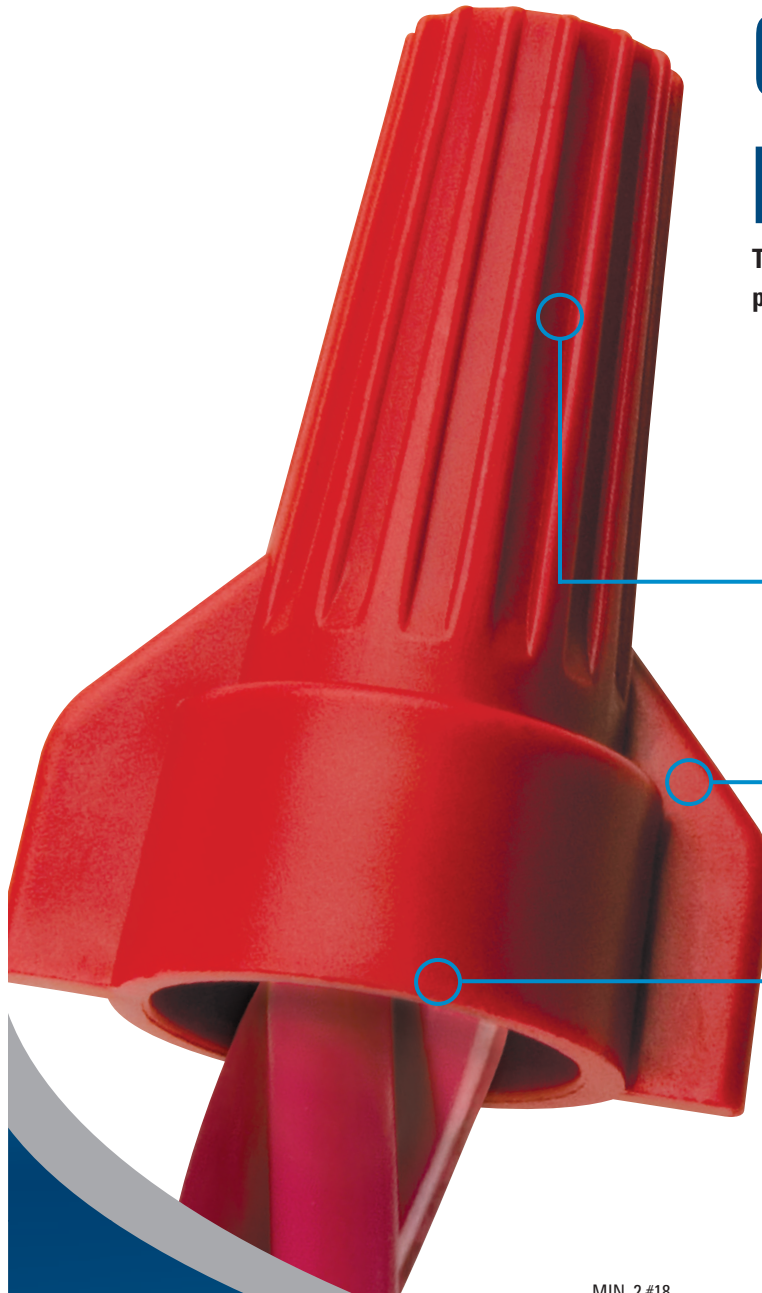

Vertical ribs improve grip

Long swept-wings improve comfort and torque

Deep skirt helps protect over-stripped wires

FAST FACT:

The B-Twist™ handles the entire range of a red and yellow connector

MIN. 2 #18
MAX. 2 #8

Cu/Cu Only

B-Twist™ Wire Connector:

Wire Combinations: 2 #18 2 #14 3 #12 3 #10 5 #12 2 #8

*1,000 Volts signs and fixtures

SPEED
B-Twist™
 WIRE CONNECTORS

Great combination of performance and value

The contoured wing design of the WingTwist™ Wire Connector provides maximum torque for a variety of electrical applications.

Ribs expand for progressive tightening

Contoured wing design improves leverage

Wide deep skirt opening accommodates a variety of wire combinations

Wing-Twist™

FAST FACT:

A full line for virtually every wire size and combination.