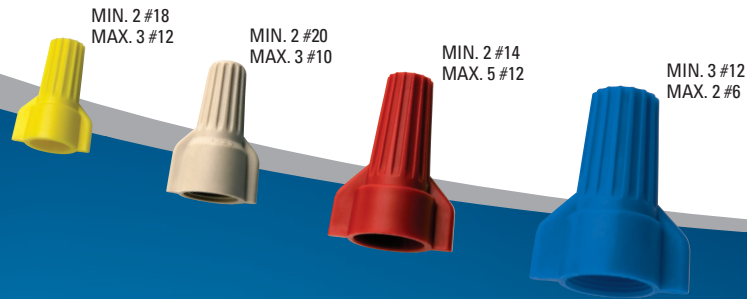

Ribs expand for progressive tightening

Contoured wing design improves leverage

Wide deep skirt opening accommodates a variety of wire combinations

Wing-Twist™

FAST FACT:

A full line for virtually every wire size and combination.