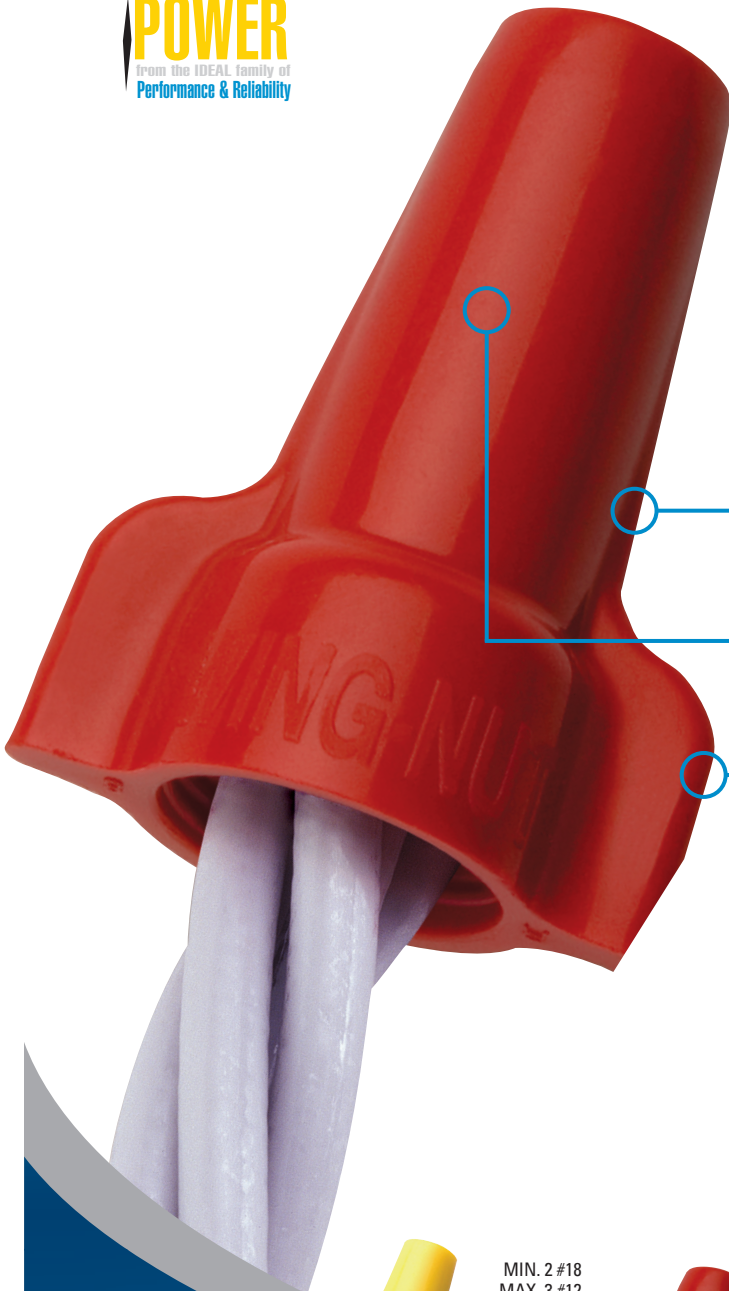

Hex-top allows for 5/16" nut driver application

Durable copolymer shell expands for progressive tightening, a feature that ensures dependable connections

Quick take-up on even the toughest combinations including solid-to-stranded

*1,000 Volts signs and fixtures

WIRE CONNECTORS
Twister®
COMFORT

More POWER with every twist

The Wing-Nut® Wire Connector provides an easy, secure grip when connecting a wide range of wires. The specially designed contoured wings make for extra torque and quick work on any electrical job.

Copolymer shell expands for smooth, progressive tightening

Expanding, square-wire spring accommodates a wide range of wire sizes and combinations

Contoured wing profile provides extra leverage for maximum torque