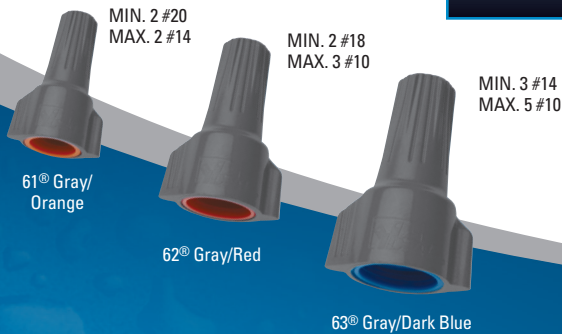

Easy to apply, pre-filled twist-on wire connectors

Swept wing design is built for comfort and efficiency

UL Listed to 486D for use in damp or wet above-grade locations

WeatherProof™

FAST FACT:

The silicone-based sealant protects electrical connections against harsh conditions, eliminating the need for heat-shrink or excessive taping.