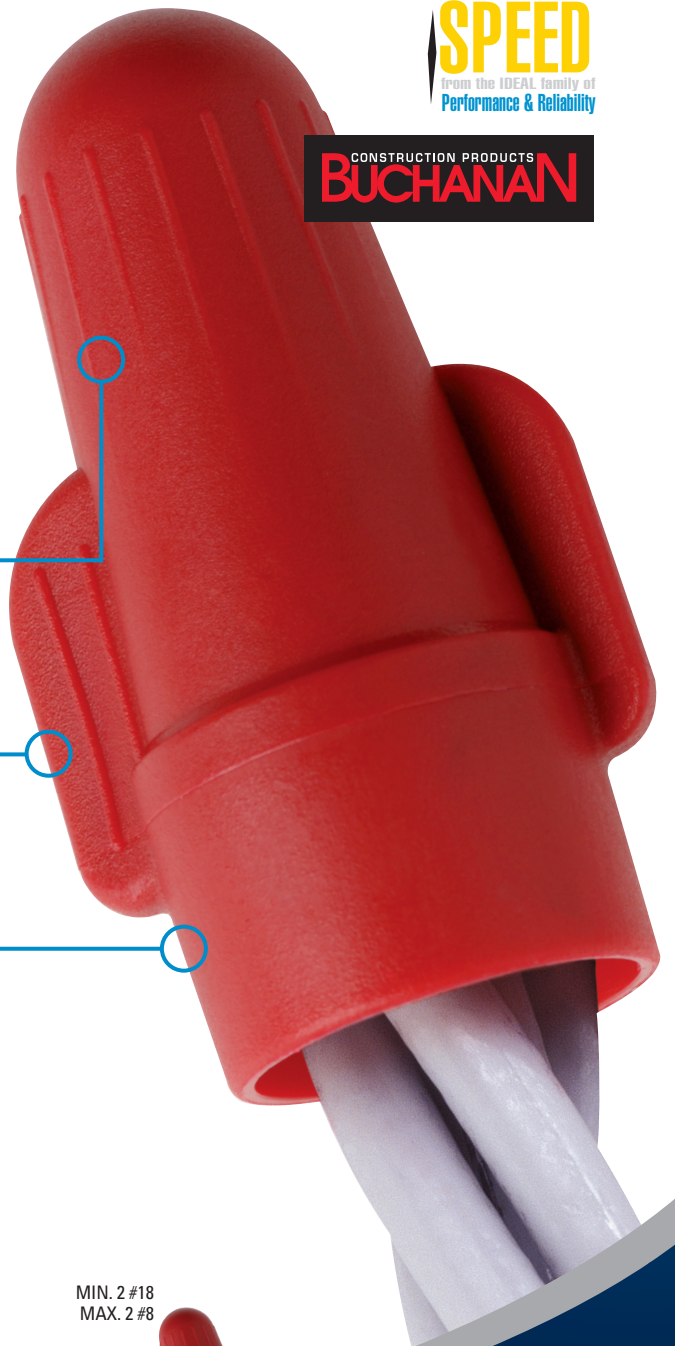

600 Volts Max.*

*1,000 Volts signs and fixtures

The connector for SPEED

The B-Twist™ Wire Connector combines all the features of red and yellow wire connectors in one unique design that comes to torque quick and easy. The rounded “dial-top” provides fast, fingertip starts and its low-profile design fits easily into electrical boxes. With a wide wire range, the B-Twist provides top performance at a great value.

Vertical ribs improve grip

Long swept-wings improve comfort and torque

Deep skirt helps protect over-stripped wires

FAST FACT:

The B-Twist™ handles the entire range of a red and yellow connector

MIN. 2 #18
MAX. 2 #8

Ribs expand for progressive tightening

Contoured wing design improves leverage

Wide deep skirt opening accommodates a variety of wire combinations

Wing-Twist™

FAST FACT:

A full line for virtually every wire size and combination.