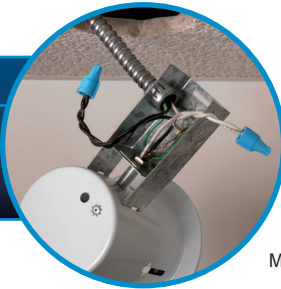

Twister®

FAST FACT:

The small profile of the Twister® LT makes it perfect for recessed lighting applications.

MIN. 3 #14
MAX. 2 #8 w/ 2 #12

MIN. 3 #22
MAX. 3 #10

MIN. 2 #22
MAX. 3 #12

Twister® Wire Connector:

600 Volts Max.*

340° Light Blue	MIN. 2 #22				MAX. 3 #12		
341° Tan		MIN. 3 #22				MAX. 3 #10	
342° Gray			MIN. 3 #14				MAX. 2 #8 w/ 2 #12

Wire Combinations: 2 #22 3 #22 3 #14 3 #12 3 #10 2 #8 w/ 2 #12

*1,000 Volts signs and fixtures

WIRE CONNECTORS
Twister®
COMFORT