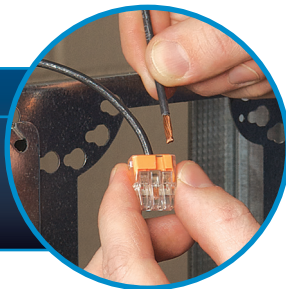

Cu/Cu
Only

Strip, Push, Connect- The fastest way to make a connection

The In-Sure™ Push-In wire connector is perfect for residential, light commercial, lighting retrofit and pre-fab wiring systems. The fastest, easiest, no-twist push-in connector on the market.

Clear shell allows visual inspection of the connection

No-twist push-in design reduces repetitive motion fatigue

Full line accommodates #20 – #12, 2 to 4 wire connections

In-Sure™

FAST FACT:

The In-Sure™ Push-In has low insertion force for fast, easy connections. Great for pre-fab wiring.