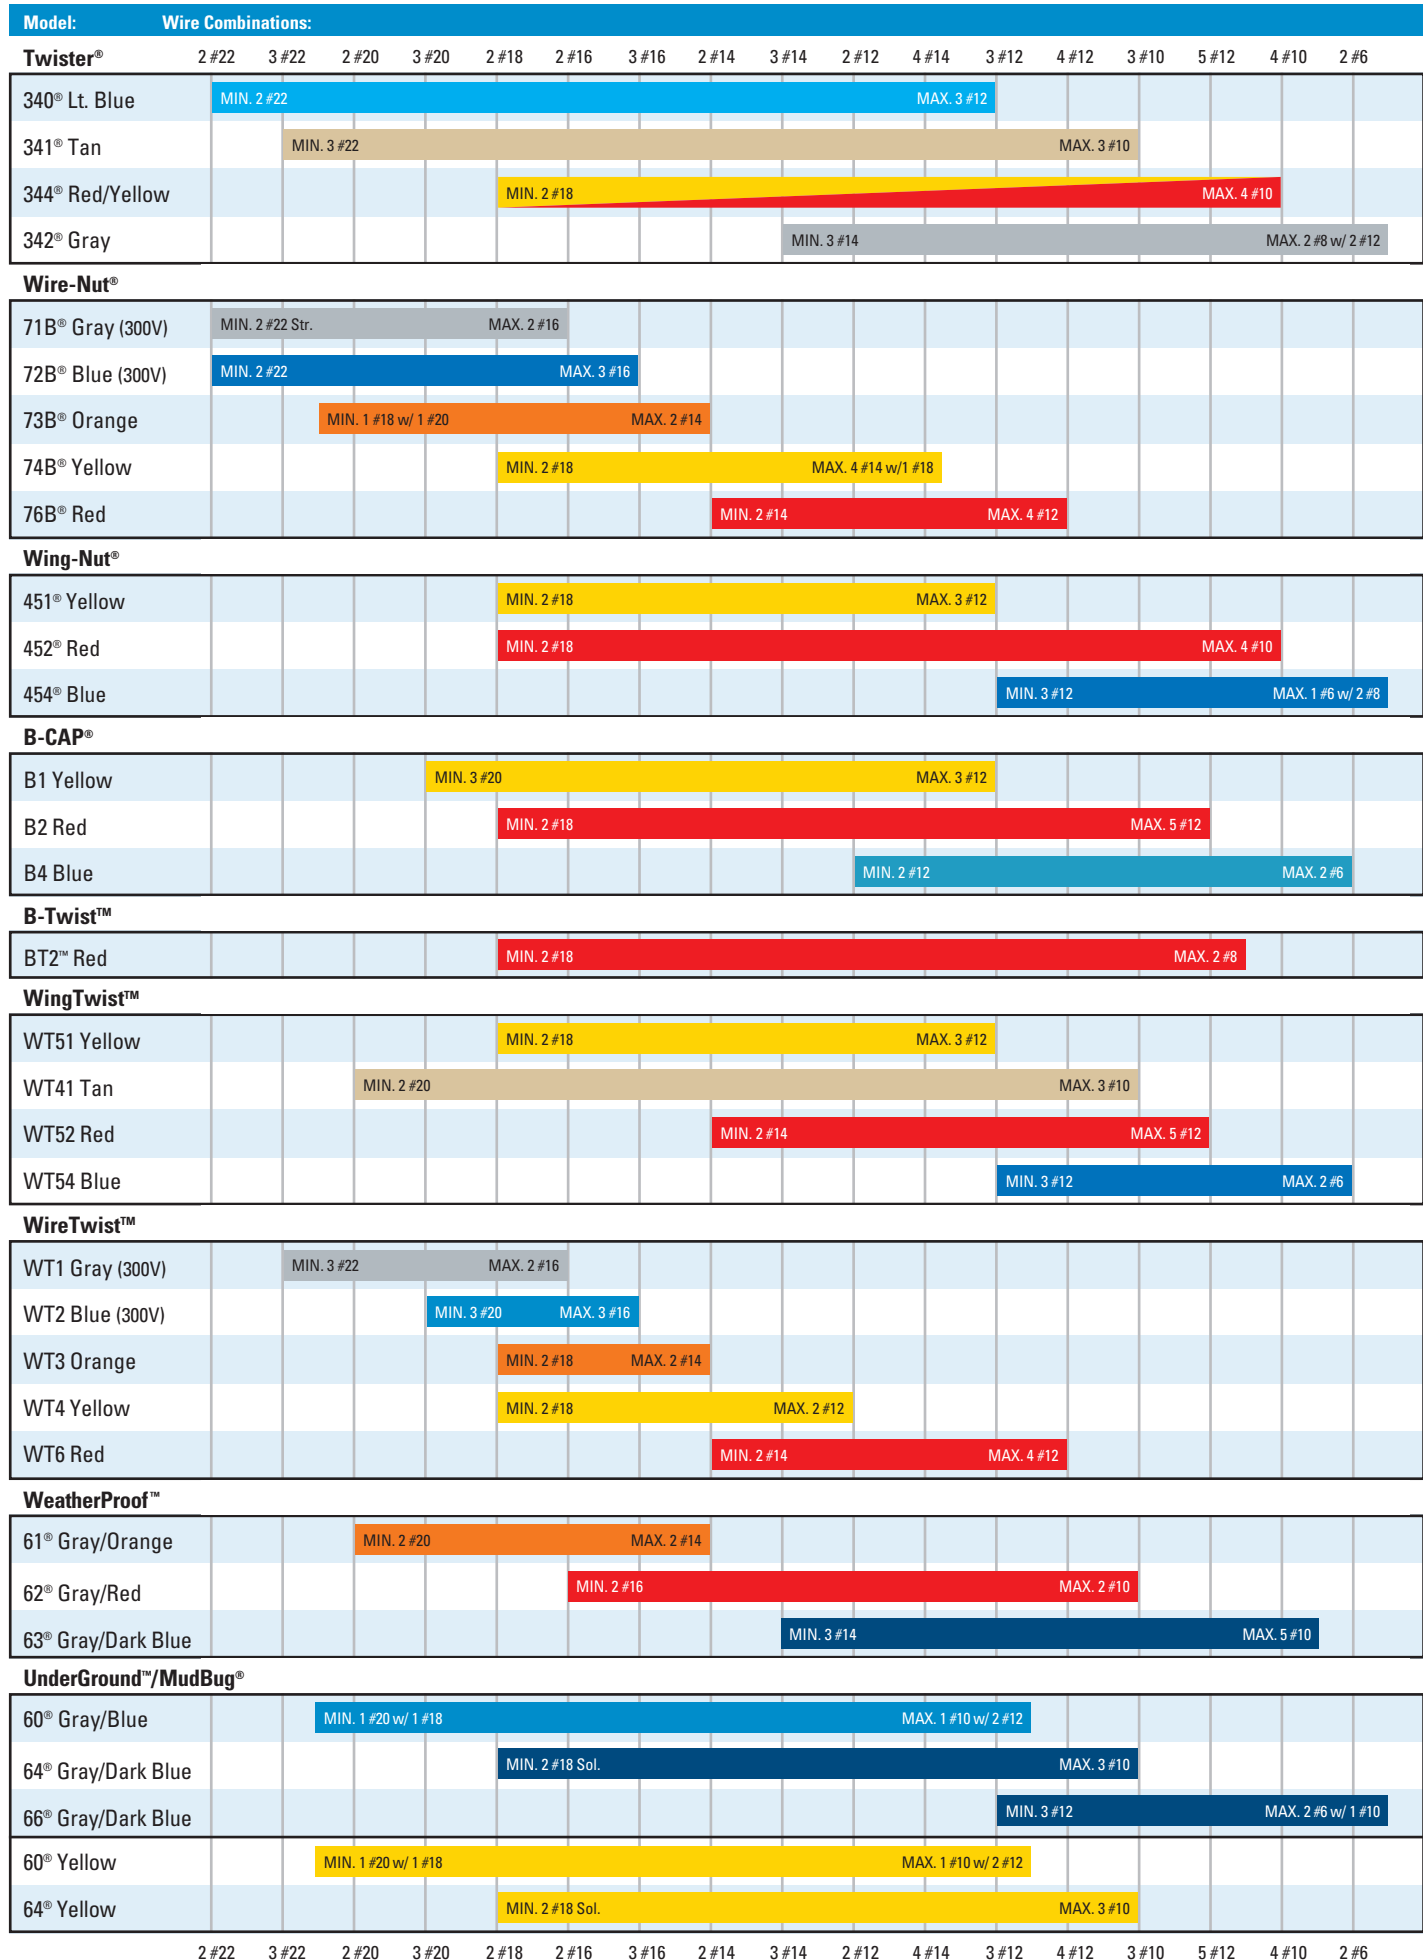

WeatherProof® Wire Connectors

Model	Quantity	Cat. No.
61®/62®	Asst., Card of 10	30-6162
61® Gray/Orange	Card of 25	30-1161
	Jar of 150	30-1261J
	Box of 1,000	30-1361
	Card of 20	30-1162
62® Gray/Red	Jar of 100	30-1262J
	Box of 1,000	30-1362
	Card of 15	30-1163
63® Gray/Dk. Blue	Jar of 50	30-1263J
	Box of 1,000	30-363

UnderGround® Wire Connectors

Model	Quantity	Cat. No.
60®/64®	Asst., Card of 10	30-6064
60® Gray/Dk. Blue	Card of 25	30-1160
	Carton of 100	30-1260
	Carton of 1,000	30-1630
64® Gray/Dk. Blue	Carton of 50	30-1264
	Box of 1,000	30-1364
66® Gray/Dk. Blue	Box of 50	30-1066

MudBug® Utility Wire Connectors

Model	Quantity	Cat. No.
60® Yellow	Box of 25	30-160Y
	Box of 1,000	30-360Y
64® Yellow	Box of 25	30-164Y

Twister® Al/Cu Wire Connectors

Model	Quantity	Cat. No.
65 Purple	Card of 2	30-065
	Card of 10	30-765
	Card of 25	30-165
	Box of 100	30-265
	Carton of 1,000	30-365

PowerPlug® Luminaire Disconnects

Model	Quantity	Cat. No.
102 2-Pole	Card of 25	30-372
	Jar of 75	30-382J
	Jar of 150	30-352J
	Carton of 1,000	30-102
	Card of 20	30-383X
103 3-Pole	Jar of 50	30-383XJ
	Jar of 100	30-353XJ
	Carton of 1,000	30-103X
	Box of 100	30-082
182 2-Pole	Carton of 2,500	30-682
	w/6" leads, Carton of 1,000	30-682L*
183 3-Pole	Box of 100	30-083
	Carton of 2,500	30-683

*8 -10 week lead time.

SpliceLine™ Wire Connectors

Model	Quantity	Cat. No.
42 Orange	Bag of 10	30-1342S
	Box of 100	30-1042
	Jar of 300	30-1042J
	Box of 2,500	30-1642

In-Sure™ Push-In Wire Connectors

Model	Ports	Quantity	Cat. No.
32 Red	2	Box of 100	30-1032
		Jar of 300	30-1032J
		Box of 5,000	30-1632
33 Orange	3	Box of 100	30-1033
		Jar of 250	30-1033J
		Box of 5,000	30-1633
34 Yellow	4	Box of 100	30-1034
		Jar of 200	30-1034J
		Box of 5,000	30-1634
39 Blue (#14-#10)	3	Box of 50	30-1039
		Jar of 150	30-1039J
		Box of 2,500	30-1639

Grounding Products

Model	Quantity	Cat. No.
#14 Solid 8"	Box of 50	30-3390
	Box of 50	30-3392
	Box of 100	30-3399
#12 Solid 8"	Box of 100	30-3399
	Box of 1,000	30-3496
#14 Stranded 7-3/4"	Bag of 25	30-3183
	Bag of 25	30-3184
#12 Stranded 7-3/4"	Box of 50	30-3385
	Box of 1,000	30-3284
	Box of 500	30-3286
#12 Stranded 7-3/4"	Box of 500	30-3286
#12 Stranded 7-3/4"	Bag of 25	30-3287
#12 Stranded 7-3/4"	Bag of 25	30-3288
#12 Stranded 7-3/4"	Bag of 25	30-3289

Other tail lengths, wire gauges, combinations and package configurations available.

Model	Quantity	Cat. No.
92® Greenie®	Box of 100	30-092
	Jar of 150	30-092J
	Bag of 500	30-292
	Box of 1,000	30-192
BGR Green-B®	Box of 50	BGR-1
	Keg of 2,500 (10 bags, 250 ea.)	BGR-B
WGR Green	Box of 50	WGR-1
	Jar of 500	WGR-500JR
	Keg of 5,000 (20 bags, 250 ea.)	WGR-B
Model	Quantity	Cat. No.
Ground Screw	Pack of 50	30-3194
	Jar of 100	30-3594

Wire Range Chart