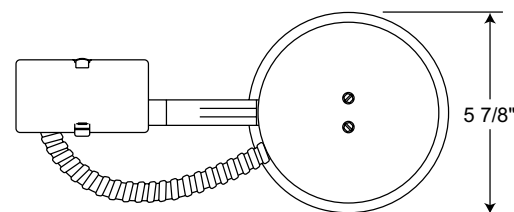

Trims Trim selection shown on reverse.

Labels UL listed for through-branch wiring, damp locations and IP • Product thermally protected against improper use of lamps or insulation • Union made • UL Listed/CSA certified • Trims 210N, 211 and 212N are wet location approved for covered ceiling applications • Trims 215 and 216 are wet location approved for covered ceiling applications, **when used with outdoor rated lamps.**

Testing All reports are based on published industry procedures; field performance may differ from laboratory performance.

Specifications subject to change without notice.

INSTALLATION

Junction Box Pre-wired junction box, UL listed/CSA certified for through-branch wiring maximum 4 No. 12 AWG 90° C branch circuit conductors (2 in, 2 out) • Junction box provided with removable access plate, (5) ½" knockouts, (4) Non-metallic sheathed cable connectors and ground wire • Knockouts equipped with pryout slots.

Housing TC aluminum housing • Slot cut outs and riveted spring mounting tabs accommodate various trim designs • Remodel springs accommodate up to 1 ½" ceiling thickness.

PRODUCT CODES

Catalog Number	Input Voltage	Lamp Rating
TC20R 5" Incandescent Remodel Non-IC Housing	120V	A19/BR30/PAR20/PAR30/PAR30L/R20 (See page 2 for max. trim rating)

Housing and trim can be ordered together or separate, but will always ship separately.

DIMENSIONS

5 1/2" CEILING CUTOUT