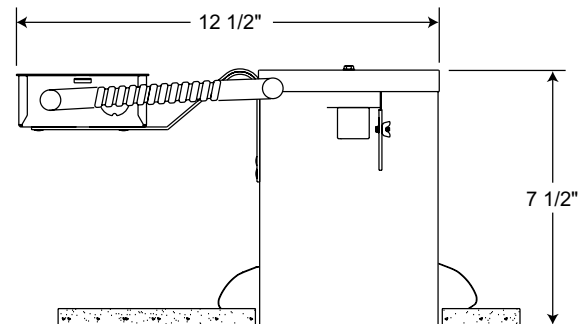

Trims Trim selection shown on reverse.

Labels UL listed for through-branch wiring, damp locations and IP • Product thermally protected against improper use of lamps or insulation • Union made • UL Listed/CSA certified • Trims 210N, 211 and 212N are wet location approved for covered ceiling applications • Trims 215 and 216 are wet location approved for covered ceiling applications, **when used with outdoor rated lamps.**

Testing All reports are based on published industry procedures; field performance may differ from laboratory performance.

Specifications subject to change without notice.

INSTALLATION

Junction Box Pre-wired junction box, UL listed/CSA certified for through-branch wiring maximum 4 No. 12 AWG 90° C branch circuit conductors (2 in, 2 out) • Junction box provided with removable access plate, (5) ½" knockouts, (4) Non-metallic sheathed cable connectors and ground wire • Knockouts equipped with pryout slots.

Housing TC aluminum housing • Slot cut outs and riveted spring mounting tabs accommodate various trim designs • Remodel springs accommodate up to 1 ½" ceiling thickness.

PRODUCT CODES

Catalog Number	Input Voltage	Lamp Rating
TC20R 5" Incandescent Remodel Non-IC Housing	120V	A19/BR30/PAR20/PAR30/PAR30L/R20 (See page 2 for max. trim rating)

Housing and trim can be ordered together or separate, but will always ship separately.

DIMENSIONS

5 1/2" CEILING CUTOUT