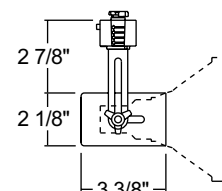

Hi-Tech Mini Swivel Universal

Construction Steel housing with slotted steel swivel.

Aiming 90° vertical aiming capability and 358° rotation • One locking knob provided.

Catalog Number	Description	Finish	Lamp
T691 WH	Universal w/Universal Trac Adapter	White	60W PAR16/50W PAR20/75W PAR30/50W PAR38
T691 BL	Universal w/Universal Trac Adapter	Black	60W PAR16/50W PAR20/75W PAR30/150W PAR38
T691 NA	Universal w/Universal Trac Adapter	Natural	60W PAR16/50W PAR20/75W PAR30/150W PAR38
T691 TEK WH	Universal w/TEK Trac Adapter	White	60W PAR16/50W PAR20/75W PAR30/50W PAR38
T691 TEK BL	Universal w/TEK Trac Adapter	Black	60W PAR16/50W PAR20/75W PAR30/150W PAR38
T691 TEK NA	Universal w/TEK Trac Adapter	Natural	60W PAR16/50W PAR20/75W PAR30/150W PAR38