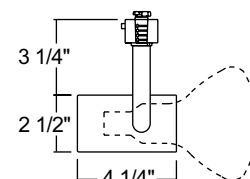

TRAC-MASTER®

Classics

UNIVERSALS

**T308, T301, T620, T63,
T64, T691 and T359**

Economy Line Voltage Universal

Construction Steel housing with steel yoke.

Aiming 90° vertical aiming capability and 358° rotation.

Catalog Number	Description	Finish	Lamp
T620 WH	Universal w/Universal Trac Adapter	White	50W R20/50W PAR20/85W BR30/75W PAR30/120W BR40/150W PAR38
T620 BL	Universal w/Universal Trac Adapter	Black	50W R20/50W PAR20/85W BR30/75W PAR30/120W BR40/150W PAR38
T620 TEK WH	Universal w/TEK Trac Adapter	White	50W R20/50W PAR20/85W BR30/75W PAR30/120W BR40/150W PAR38
T620 TEK BL	Universal w/TEK Trac Adapter	Black	50W R20/50W PAR20/85W BR30/75W PAR30/120W BR40/150W PAR38