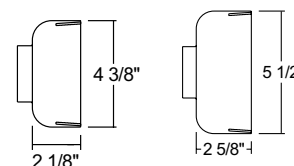

ACCESSORIES

Catalog Number	Finish	Description	Max. Lamp
T63 WHT	White w/ Black Baffle	Baffled Hood	75W PAR30L/65W BR30
T63 BLCK	Blac w/ Black Baffle	Baffled Hood	75W PAR30L/65W BR30
T64 WHT	White w/ Black Baffle	Baffled Hood	150W PAR38/120W BR40
T64 BLCK	Black w/ Black Baffle	Baffled Hood	150W PAR38/120W BR40