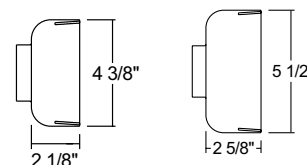

ACCESSORIES

Catalog Number	Finish	Description	Max. Lamp
T63 WH	White w/ Black Baffle	Baffled Hood	75W PAR30L/65W BR30
T63 BL	Black w/Black Baffle	Baffled Hood	75W PAR30L/65W BR30
T64 WH	White w/Black Baffle	Baffled Hood	150W PAR38/120W BR40
T64 BL	Black w/Black Baffle	Baffled Hood	150W PAR38/120W BR40