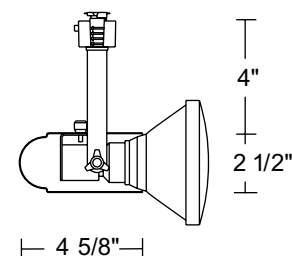

Line Voltage Universal

Construction Drawn steel housing with steel yoke.

Aiming 90° vertical aiming capability and 358° rotation • One locking knob provided.

Catalog Number	Description	Finish	Lamp
T308 WH	Universal w/Universal Trac Adapter	White	50W R20/50W PAR20/85W BR30/75W PAR30/120W BR40/150W PAR38
T308 BL	Universal w/Universal Trac Adapter	Black	50W R20/50W PAR20/85W BR30/75W PAR30/120W BR40/150W PAR38
T308 TEK WH	Universal w/TEK Trac Adapter	White	50W R20/50W PAR20/85W BR30/75W PAR30/120W BR40/150W PAR38
T308 TEK BL	Universal w/TEK Trac Adapter	Black	50W R20/50W PAR20/85W BR30/75W PAR30/120W BR40/150W PAR38