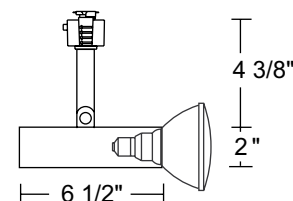

Line Voltage Universal

Construction Steel housing with Lexan® polycarbonate stem.

Aiming 90° vertical aiming capability and 358° rotation.

Catalog Number	Finish	Lamp
T301 WH	White	50W R20/50W PAR20/85W BR30/75W PAR30/120W BR40/250W PAR38
T301 BL	Black	50W R20/50W PAR20/85W BR30/75W PAR30/120W BR40/250W PAR38