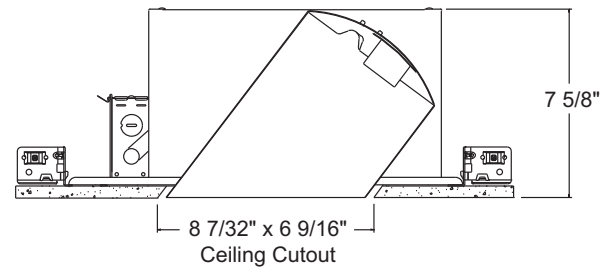

Junction Box Pre-wired junction box provided with (5) ½" and (1) ¾" knockouts, (4) Non-metallic sheathed cable connectors and ground wire, U.L. listed/CSA certified for through-branch wiring, maximum 8 No. 12 AWG 90° C branch circuit conductors (4 in, 4 out) • Junction box provided with removable access plates • Knockouts equipped with pryout slots • Supplied with **push-in electrical connectors** for fast installation.

Mounting Frame 22-gauge die-formed galvanized steel mounting frame • Rough-in section (junction box, mounting frame, housing and bar hangers) fully assembled for ease of installation.

Housing IC housing, .032" aluminum sealed for Air-Loc Compliance • Access door for junction box accessibility • Housing is vertically adjustable to accommodate up to a 1" ceiling thickness.

PRODUCT CODES

Catalog Number	Input Voltage	Lamp Rating (max.)
IC928W	120V	PAR16/PAR30/PAR38

REV-10/08

DIMENSIONS

ACCESSORIES

Catalog No.	Description
ALG928	Air-Loc Gasket

To order, specify catalog number.