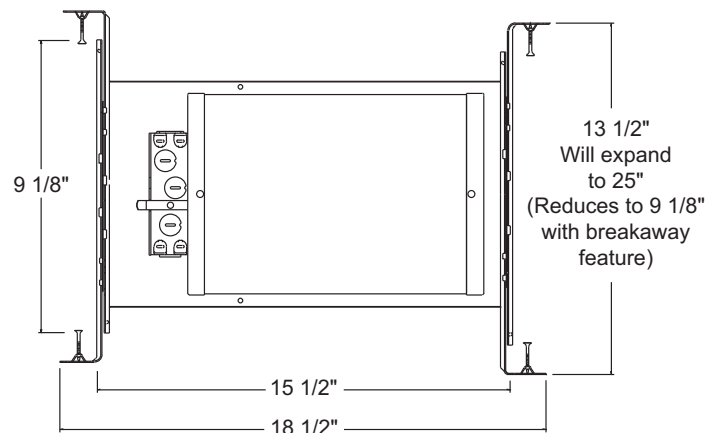

PRODUCT SPECIFICATIONS

Lamp Lamp ratings based on trim selected – see reverse.

Socket Medium base porcelain with nickel-plated copper screw shell • Adjustable to position lamp perpendicular to floor.

Trims Trim selection shown on reverse.

Mounting Frame 22-gauge die-formed galvanized steel mounting frame • Rough-in section (junction box, mounting frame, housing and bar hangers) fully assembled for ease of installation.

Housing IC housing, .032" aluminum sealed for Air-Loc Compliance • Access door for junction box accessibility • Housing is vertically adjustable to accommodate up to a 1" ceiling thickness.

PRODUCT CODES

Catalog Number	Input Voltage	Lamp Rating (max.)
IC928W	120V	PAR16/PAR30/PAR38

REV-10/08

DIMENSIONS

ACCESSORIES

Catalog No.	Description
ALG928	Air-Loc Gasket

To order, specify catalog number.

SUPER SLOPE CEILING IC HOUSING

Trim Size: Cat. No. 604 - 9³/₁₆" x 8³/₁₆" O.D., Cat. No. 606 - 9¹/₈" O.D.

Trim Finish: ABZ - Classic Aged Bronze, BL - Black, GP - Graphite,

PW - Plastic White (Polycarbonate material shower trim), SC - Satin Chrome, SL - Silver, WH - White.