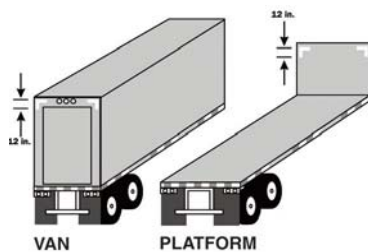

Catalog #	Description	Qty.
63200	One-Piece Frame	1

General Commodities Placards

- Approved for private & fleet carriers
- Split frame available for roll up doors
- Self-contained placards slide easily on for aluminum hinges
- Four stainless steel fasteners securely lock in your chosen legend
- Deep-formed aluminum frame provides stability and excellent wind protection
- Includes legends:
 - Blank
 - Blasting Agents 1.5d
 - Corrosive 8
 - Dangerous
 - Dangerous When Wet 4
 - Explosive 1.4
 - Flammable 2
 - Flammable Gas 2
 - Flammable Solid 4
 - Inhalation 2
 - Inhalation 6
 - Misc. 9
 - Non-Flammable Gas 2
 - Organic Peroxide 5.2
 - Oxidizer 5.1
 - Poison 6
 - Spontaneously Combustible 4

Catalog #	Description	Qty.
59955	One-piece Frame	1
59956	Split-Frame for roll up doors	1

Vehicle Conspicuity Tape

- Enhance visibility and detection
- Made of diamond grade B-752 with presealed edges
- Guaranteed to perform for a min. 7 years
- Kits available that contain enough material to mark a trailer per the NHTSA Regulation