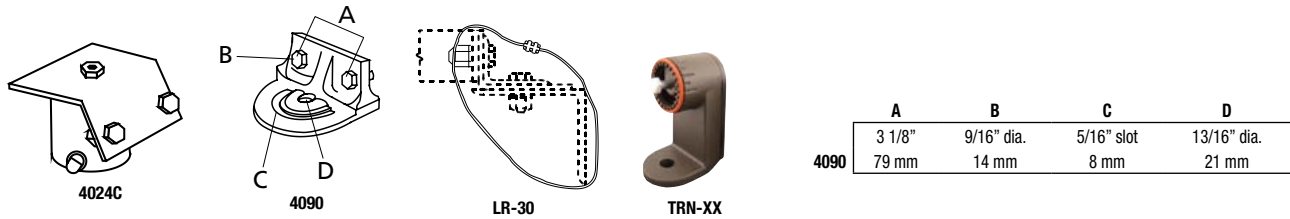

MOUNTING BRACKETS	Cat.#		
	Job	Type	
	Approvals		

Floodlighting

ORDERING INFORMATION

Catalog Number	Description	Weight lbs. (kg)
HID Floodlights		
4024C	Steel slipfitter for 2" pipe, 2 3/8" OD yoke mount, bronze finish; Also available in gray: 4024CM53 and galvanized: 4024CM38	4 (1.8)
4090	Heavy-duty cast iron crossarm fitting for horizontal trunnion; Bronze Lektrocote®	3 (1.4)
LR-30¹	Safety retainer complete with crimp clamp and 30" long 1/8" stranded metal cable	.3 (0.1)
TRN-XX²	Trunnion adaptor for 1/2" threaded knuckle mount	.5 (2.3)

1 For yoke (trunnion) mounted units only   2 Specify color, eg. DB - Dark Bronze