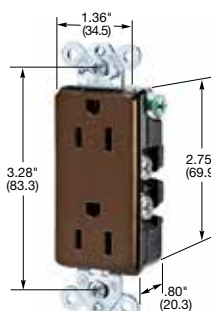

15 and 20 Ampere, 125 Volts

15A 125V
NEMA 5-15R
UL CSA
0.5 HP

20A 125V
NEMA 5-20R
UL CSA
1 HP

HBL5362ITR

HBL5252

HBL5242

HBL5251

HBL2152

Dimensions in Inches (mm)

HBL® Extra Heavy Duty Tamper-Resistant Receptacles

Duplex

Flush, nylon face, Tamper-Resistant, back and side wired.

Description	Color	Catalog Number	Catalog Number
	Black	HBL5262BKTR	HBL5362BKTR
	Blue	HBL5262BLTR	HBL5362BLTR
	Brown	HBL5262TR	HBL5362TR
	Gray	HBL5262GYTR	HBL5362GYTR
	Ivory	HBL5262ITR	HBL5362ITR
	Light Almond	HBL5262LATR	HBL5362LATR
	Red	HBL5262RTR	HBL5362RTR
	White	HBL5262WTR	HBL5362WTR

Ring terminal connection.

	Brown	HBL5242RT	HBL5342RT
--	-------	------------------	------------------

Single

Flush, side wired only.

	Brown	HBL5251	-
	Ivory	HBL5251I	-

Panel mount 1.75 in. (44.5) centers.

	Brown	HBL5258	HBL5358
	Ivory	HBL5258I	-