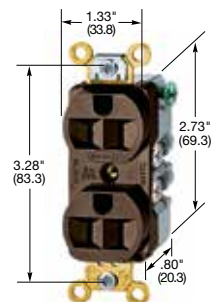

15 and 20 Ampere, 125 Volts

15A 125V
NEMA 5-15R
UL CSA
0.5 HP

20A 125V
NEMA 5-20R
UL CSA
1 HP

HBL5362ITR

HBL5252

HBL5242

HBL5251

HBL2152

Dimensions in Inches (mm)

HBL® Extra Heavy Duty Tamper-Resistant Receptacles

Duplex

Flush, nylon face, Tamper-Resistant, back and side wired.

Description	Color	Catalog Number	Catalog Number
	Black	HBL5262BKTR	HBL5362BKTR
	Blue	HBL5262BLTR	HBL5362BLTR
	Brown	HBL5262TR	HBL5362TR
	Gray	HBL5262GYTR	HBL5362GYTR
	Ivory	HBL5262ITR	HBL5362ITR
	Light Almond	HBL5262LATR	HBL5362LATR
	Red	HBL5262RTR	HBL5362RTR
	White	HBL5262WTR	HBL5362WTR

Ring terminal connection.

	Brown	HBL5242RT	HBL5342RT
--	-------	------------------	------------------

Single

Flush, side wired only.

	Brown	HBL5251	-
	Ivory	HBL5251I	-

Panel mount 1.75 in. (44.5) centers.

	Brown	HBL5258	HBL5358
	Ivory	HBL5258I	-