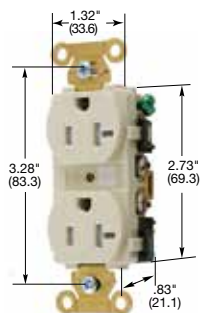

15 and 20 Ampere, 125 Volts

15A 125V
NEMA 5-15R
UL CSA
0.5 HP

20A 125V
NEMA 5-20R
UL CSA
1 HP

HBL5362ITR

HBL5252

HBL5242

HBL5251

HBL2152

Dimensions in Inches (mm)

HBL® Extra Heavy Duty Tamper-Resistant Receptacles

Duplex

Flush, nylon face, Tamper-Resistant, back and side wired.

Description	Color	Catalog Number	Catalog Number
	Black	HBL5262BKTR	HBL5362BKTR
	Blue	HBL5262BLTR	HBL5362BLTR
	Brown	HBL5262TR	HBL5362TR
	Gray	HBL5262GYTR	HBL5362GYTR
	Ivory	HBL5262ITR	HBL5362ITR
	Light Almond	HBL5262LATR	HBL5362LATR
	Red	HBL5262RTR	HBL5362RTR
	White	HBL5262WTR	HBL5362WTR