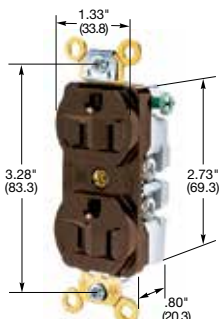

15 and 20 Ampere, 125 Volts

15A 125V
NEMA 5-15R
UL CSA
0.5 HP

20A 125V
NEMA 5-20R
UL CSA
1 HP

HBL5362ITR

HBL5252

HBL5242

HBL5251

HBL2152

Dimensions in Inches (mm)

HBL® Extra Heavy Duty Tamper-Resistant Receptacles

Duplex

Flush, nylon face, Tamper-Resistant, back and side wired.

Description	Color	Catalog Number	Catalog Number
	Black	HBL5262BKTR	HBL5362BKTR
	Blue	HBL5262BLTR	HBL5362BLTR
	Brown	HBL5262TR	HBL5362TR
	Gray	HBL5262GYTR	HBL5362GYTR
	Ivory	HBL5262ITR	HBL5362ITR
	Light Almond	HBL5262LATR	HBL5362LATR
	Red	HBL5262RTR	HBL5362RTR
	White	HBL5262WTR	HBL5362WTR

On a 4 in. (101.6) round cover.

	Brown	HBL5253	-
--	-------	----------------	---

Flush, nylon face, side wired only.

	Brown	HBL5242	HBL5342
	Gray	HBL5242GY	HBL5342GY
	Ivory	HBL5242I	HBL5342I
	White	HBL5242W	HBL5342W

Ring terminal connection.

	Brown	HBL5242RT	HBL5342RT
--	-------	------------------	------------------

Single

Flush, side wired only.

	Brown	HBL5251	-
	Ivory	HBL5251I	-

Panel mount 1.75 in. (44.5) centers.

	Brown	HBL5258	HBL5358
	Ivory	HBL5258I	-