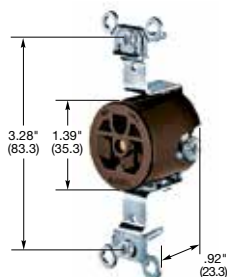

15 and 20 Ampere, 125 Volts

15A 125V
NEMA 5-15R
UL CSA
0.5 HP

20A 125V
NEMA 5-20R
UL CSA
1 HP

HBL5362ITR

HBL5252

HBL5242

HBL5251

HBL2152

Dimensions in Inches (mm)

HBL® Extra Heavy Duty Tamper-Resistant Receptacles

Duplex

Flush, nylon face, Tamper-Resistant, back and side wired.

Description	Color	Catalog Number	Catalog Number
	Black	HBL5262BKTR	HBL5362BKTR
	Blue	HBL5262BLTR	HBL5362BLTR
	Brown	HBL5262TR	HBL5362TR
	Gray	HBL5262GYTR	HBL5362GYTR
	Ivory	HBL5262ITR	HBL5362ITR
	Light Almond	HBL5262LATR	HBL5362LATR
	Red	HBL5262RTR	HBL5362RTR
	White	HBL5262WTR	HBL5362WTR

Ring terminal connection.

	Brown	HBL5242RT	HBL5342RT
--	-------	------------------	------------------

Single

Flush, side wired only.

	Brown	HBL5251	-
	Ivory	HBL5251I	-

Panel mount 1.75 in. (44.5) centers.

	Brown	HBL5258	HBL5358
	Ivory	HBL5258I	-