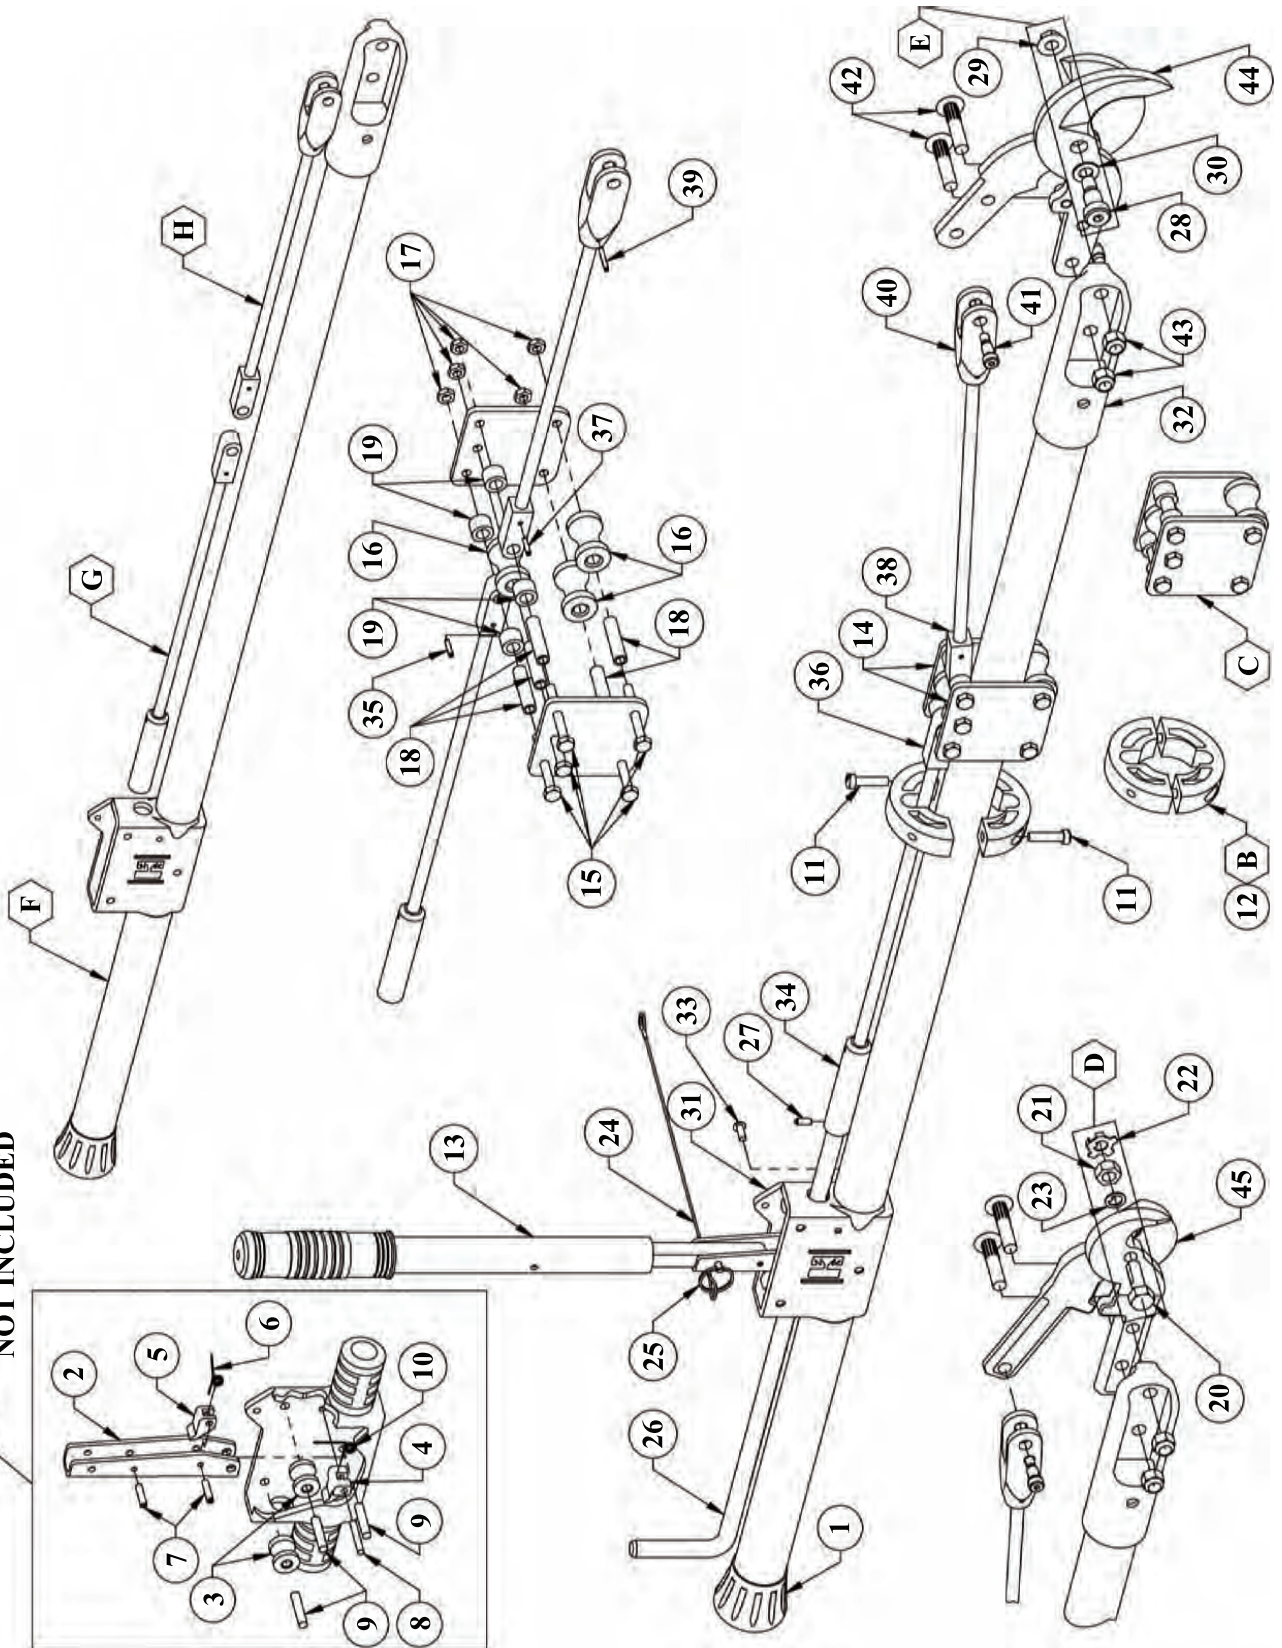

INSULATED RATCHET CUTTERS REPAIR PARTS LIST NEW (Since October 2006)  
 Models: 11-005, 11-006, 11-008, 11-010, 11-015, 11-016, 11-018, 11-020

**A**: RATCHET CUTTER HOUSING  
 NOT INCLUDED

INSULATED RATCHET CUTTERS REPAIR PARTS LIST NEW (Since October 2006)  
 Models: 11-005, 11-006, 11-008, 11-010, 11-015, 11-016, 11-018, 11-020

NO	DESCRIPTION	CAT NO	QTY
<b>A</b>	1 RUBBER BASE CAP	P18008	1
	2 PULLER DOG BRACKET	P30006	1
	3 ROLLER - SMALL	P30007	2
	4 STOP DOG	P30008	1
	5 PULLER DOG	P30009	1
	6 PULLER DOG SPRING	P13012	1
	7 PIVOT PIN - SHORT	P16033	2
	8 PIVOT PIN - LONG	P16032	1
	9 ROLLER PIN	P16014	3
	10 STOP DOG SPRING	P13014	1
<b>B</b>	11 1/4-20 X 1" LG HD MACH SCREW	P16008	2
	12 HAND GUARD WITH SCREWS	A30344	1
	13 RATCHET HANDLE	P18503	1
	14 SIDE PLATE	P31108	2
<b>C</b>	15 1/4-20 X 2 1/4" LG HEX HEAD CAP SCREW	P16009	5
	16 ROLLER - LARGE	P30012	3
	17 1/4-20 SS CENTER LOCK NUT	P16201	5
	18 BUSHING	P30013	5
	19 SPACER	P30014	4
<b>D</b>	20 HEX HEAD SHOULDER BOLT		
	21 HEX NUT	A16003	1
	22 EXT TOOTH LOCK WASHER		
	23 KEYED FLAT WASHER		
	24 CABLE LANYARD	P16616	1
<b>E</b>	25 QUICK RELEASE PIN W/RING	P12027	1
	26 RATCHET ROD	P30016	1
	27 SPRING PLUNGER	P30017	1
<b>F</b>	28 ALLEN SHOULDER BOLT		
	29 HEX NUT	A30300	1
	30 FLAT WASHER		

NO	DESCRIPTION	CAT NO	QTY
<b>G</b>	31 *RATCHET CUTTER HOUSING	P10423	1
	32 *CUTTER HEAD ADAPTER	P10419	1
	33 #10-24 X 1/2" LG RD HD MACH SCREW	P16030	1
	34 *ROD ADAPTER	P30020	1
	35 *1/8" DIA. X 5/8" LG SS ROLL PIN	P16503	1
	36 *CLEVIS END	P30021	1
	37 *1/8" DIA X 5/8" LG SS ROLL PIN	P16503	1
	38 *CLEVIS END	P30021	1
	39 *1/8" DIA X 7/8" LG SS ROLL PIN	P16507	1
	40 *CLEVIS - LARGE	P10015	1
<b>H</b>	41 5/16-18 X 3/8" X 3/4" ALLEN SHD BT	P16053	1
	42 3/8-16 X 1 3/4" RIBBED RD HD BOLT	P16771	2
	43 3/8-16 ELASTIC LOCK NUT	P16215	2
	44 SOFT WIRE CUTTER HEAD	A11056	1
	45 ACSR CUTTER HEAD	A11055	1