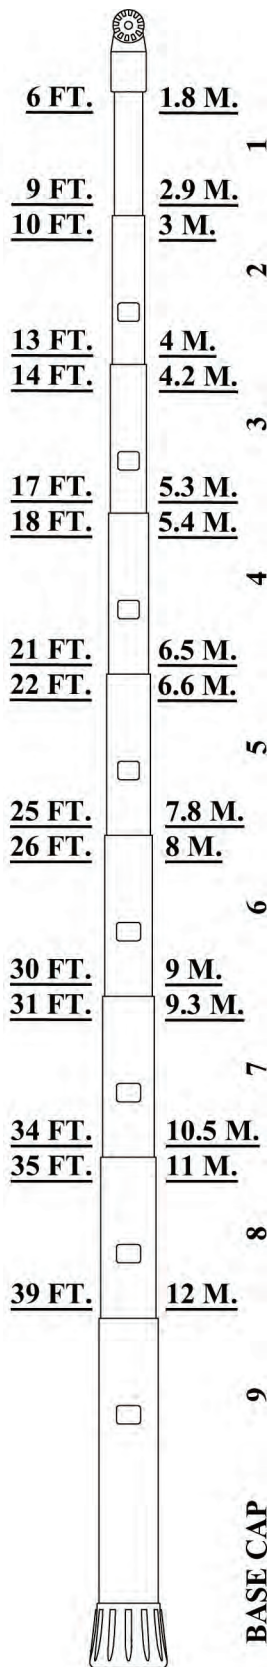

EV & MV MODEL HOT STICKS REPAIR PARTS LIST

WING BOLT  
W/WASHER

UNIVERSAL  
DISCONNECT HOOK

BASE CAP

CAT NO	BASE CAP	1	2	3	4	5	6	7	8	9
EV-25	P18029		A20332	A20333	A20334	A20335	A20348			
EV-30	P18030		A20332	A20333	A20334	A20335	A20336	A20349		
EV-35	P18031		A20332	A20333	A20334	A20335	A20336	A20337	A20350	
EV-40	P18026		A20332	A20333	A20334	A20335	A20336	A20337	A20338	A20263
MV-25	P18029		A20353	A20354	A20355	A20356	A20348			
MV-30	P18030		A20353	A20354	A20355	A20356	A20357	A20349		
MV-35	P18031		A20353	A20354	A20355	A20356	A20357	A20358	A20350	
MV-40	P18026		A20353	A20354	A20355	A20356	A20357	A20358	A20359	A20263
P10313	UNIVERSAL HEAD - FITS ALL MODELS									
P16055	THUMB SCREW WITH WASHER - FITS ALL MODELS									
P10431	UNIVERSAL DISCONNECT HOOK - FITS ALL MODELS									

NOTE: WHEN BASE SECTION PART NUMBERS A20348, A20349, AND A20350 ARE ORDERED FOR REPAIR, THEY INCLUDE A BASE CAP INSTALLED. BASE SECTION PART NUMBER A20263 INCLUDES THE P18026 BASE CAP AND (3) P16157 SCREWS INSTALLED.

TRUCKER'S MEASURING STICK - E-15-1 REPAIR PARTS LIST

MODEL	BASE CAP	3	2	1
E-15-1	P18020	P21345	P21346	A20288
COMPLETE LOCK ASSY			A14014	A14013
LOCK PIN & SPRING ASSY			A12027	A12023
P12022	BRASS DRIVE PINS FOR LOCK ASSEMBLIES			
P16055	THUMB SCREW WITH WASHER			
A30348	4' SIDE ARM			