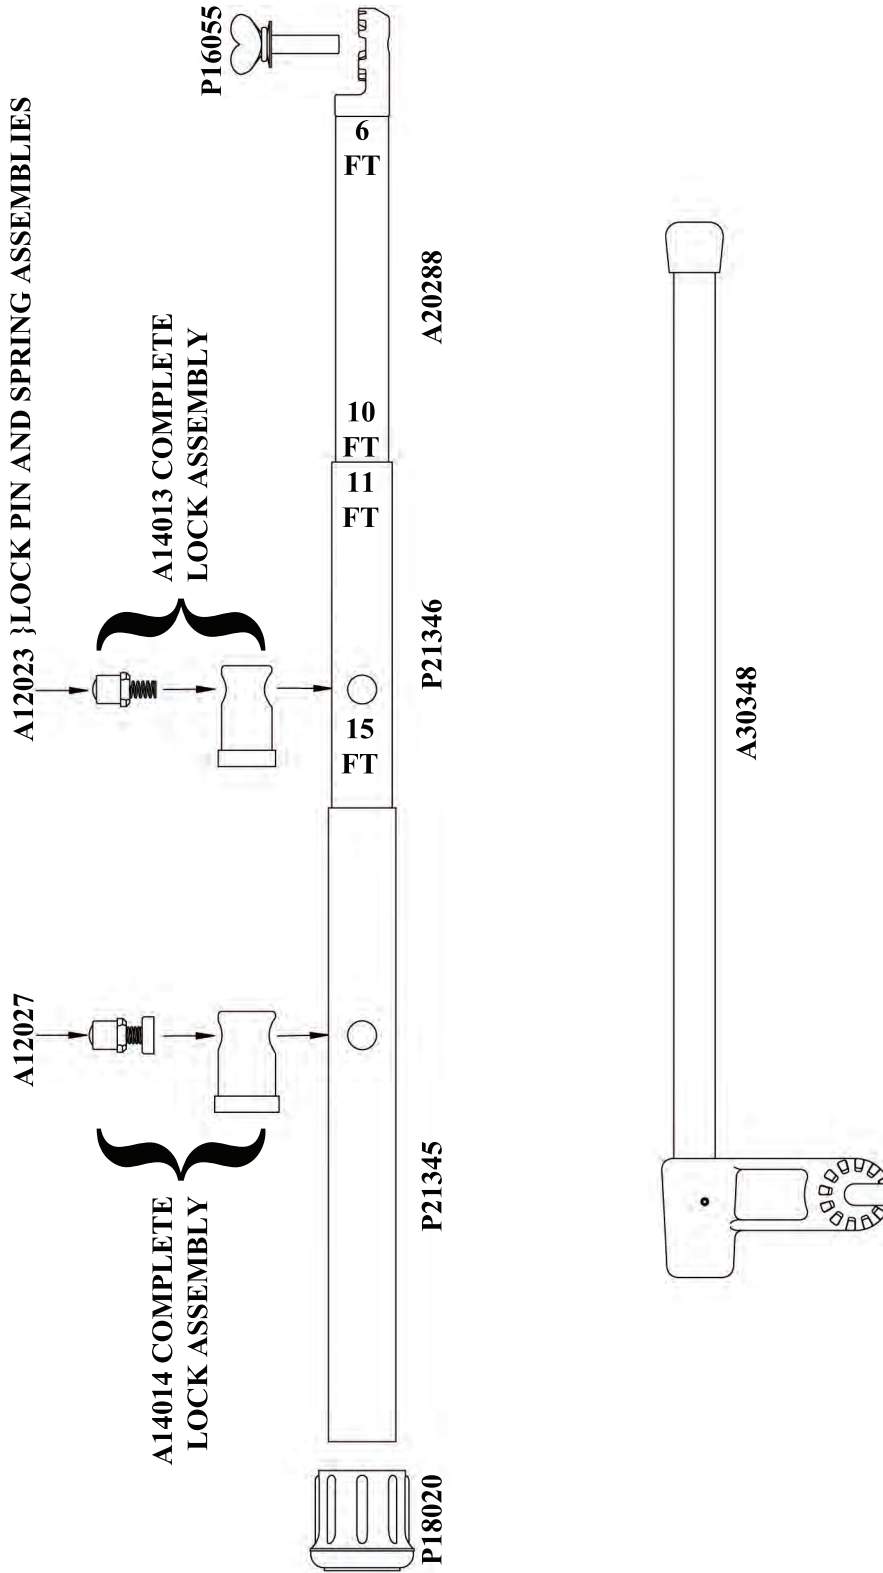

EV & MV MODEL HOT STICKS REPAIR PARTS LIST

WING BOLT  
W/WASHER

UNIVERSAL  
DISCONNECT HOOK

BASE CAP

CAT NO	BASE CAP	1	2	3	4	5	6	7	8	9
EV-25	P18029		A20332	A20333	A20334	A20335	A20348			
EV-30	P18030		A20332	A20333	A20334	A20335	A20336	A20349		
EV-35	P18031		A20332	A20333	A20334	A20335	A20336	A20337	A20350	
EV-40	P18026		A20332	A20333	A20334	A20335	A20336	A20337	A20338	A20263
MV-25	P18029		A20353	A20354	A20355	A20356	A20348			
MV-30	P18030		A20353	A20354	A20355	A20356	A20357	A20349		
MV-35	P18031		A20353	A20354	A20355	A20356	A20357	A20358	A20350	
MV-40	P18026		A20353	A20354	A20355	A20356	A20357	A20358	A20359	A20263
P10313	UNIVERSAL HEAD - FITS ALL MODELS									
P16055	THUMB SCREW WITH WASHER - FITS ALL MODELS									
P10431	UNIVERSAL DISCONNECT HOOK - FITS ALL MODELS									

NOTE: WHEN BASE SECTION PART NUMBERS A20348, A20349, AND A20350 ARE ORDERED FOR REPAIR, THEY INCLUDE A BASE CAP INSTALLED. BASE SECTION PART NUMBER A20263 INCLUDES THE P18026 BASE CAP AND (3) P16157 SCREWS INSTALLED.

TRUCKER'S MEASURING STICK - E-15-1 REPAIR PARTS LIST

MODEL	BASE CAP	3	2	1
E-15-1	P18020	P21345	P21346	A20288
COMPLETE LOCK ASSY			A14014	A14013
LOCK PIN & SPRING ASSY			A12027	A12023
P12022	BRASS DRIVE PINS FOR LOCK ASSEMBLIES			
P16055	THUMB SCREW WITH WASHER			
A30348	4' SIDE ARM			