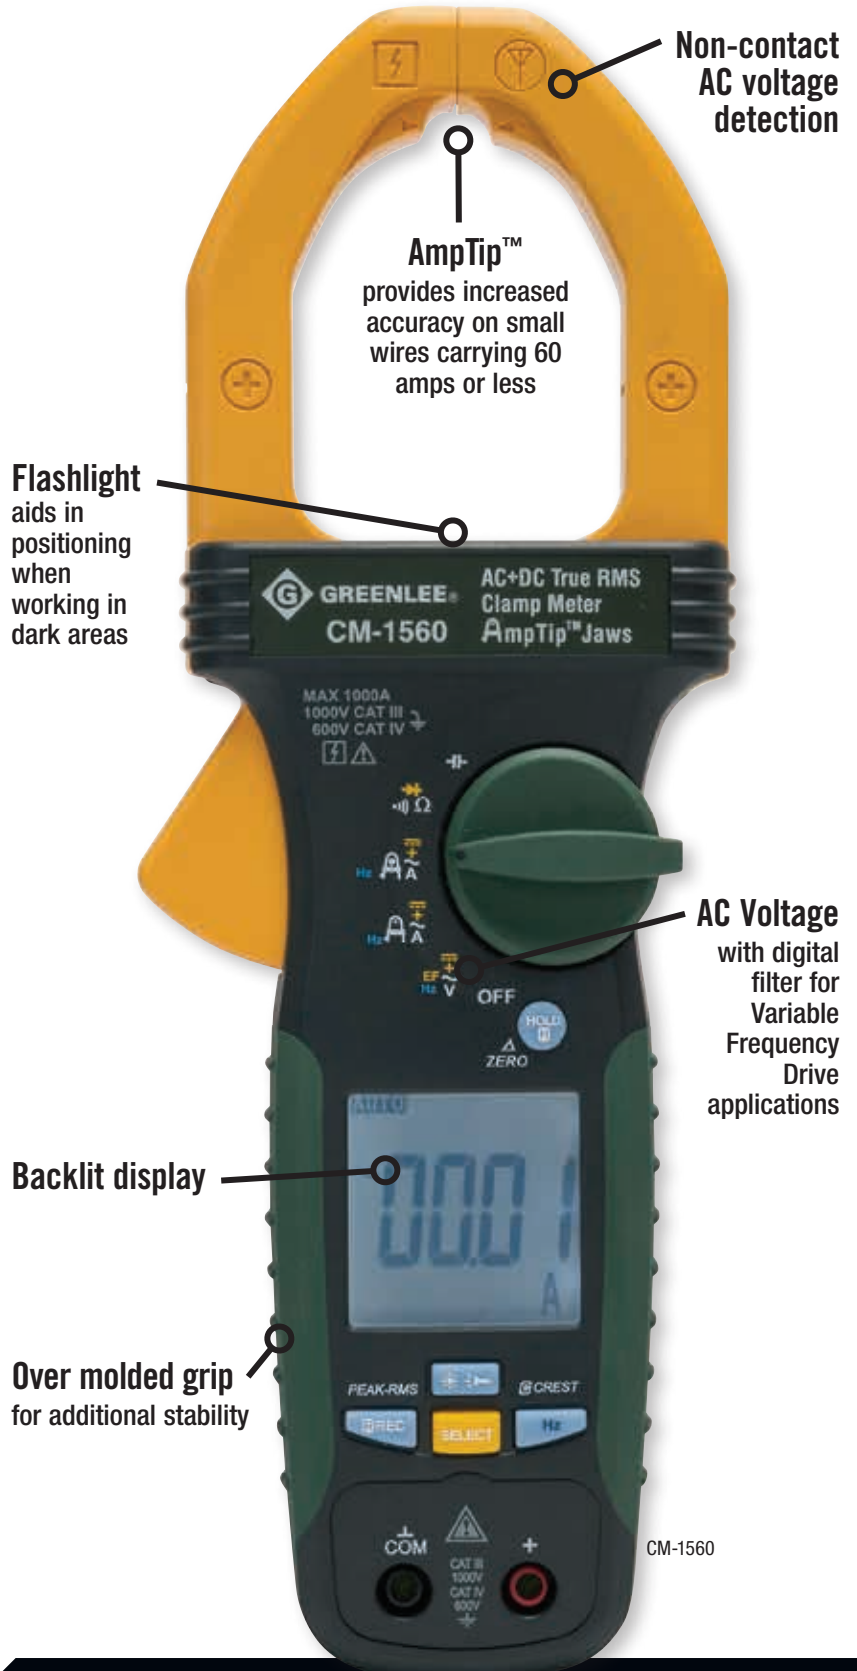

GENERAL PURPOSE

VERSATILE

- All standard digital multimeter functions plus current measurement

FLEXIBLE

- Choose from five models to fit your individual testing needs

CONVENIENT

- Compact, ergonomic designs and protective case included with all models

A FULL LINE OF CLAMP METERS FROM GREENLEE

FEATURES

	CM-660	CM-860	CM-960	CM-1360	CM-1560
True RMS	AC	AC	AC+DC	AC	AC+DC
Peak RMS			✓		✓
Crest					✓
Jaw Flashlight				✓	✓
Backlight		✓	✓	✓	✓
Relative Offset Mode (Δ)		✓	✓	✓	✓
AmpTip™	✓	✓	✓	✓	✓
VFD ACV, Hz Measurements	✓	✓	✓	✓	✓
Non-Contact Voltage Detection	✓	✓	✓	✓	✓
Maximum / Minimum / Average	✓	✓	✓	✓	✓
Frequency	✓	✓	✓	✓	✓
Continuity / Diode Tests	✓	✓	✓	✓	✓
Data Hold	✓	✓	✓	✓	✓
Automatic Power Off (APO)	✓	✓	✓	✓	✓
RANGES					
Capacitance		2500 μ F	2500 μ F	2500 μ F	2500 μ F
DC Amps			600		1000
AC Amps	600	600	600	1000	1000
DC Volts	600	600	600	1000	1000
AC Volts	600	600	600	1000	1000
Resistance	60 k Ω	60 k Ω	60 k Ω	60 k Ω	60 k Ω
Display Counts	6000	6000	6000	6000	6000
Measurement Category Rating	CAT IV 300V CAT III 600V	CAT IV 300V CAT III 600V	CAT IV 300V CAT III 600V	CAT IV 600V CAT III 1000V	CAT IV 600V CAT III 1000V

ORDERING INFORMATION

R = REPLACEMENT PART

CAT. NO.	UPC NO.	DESCRIPTION
CM-660	02211	Clampmeter, AC, 600 Amps
CM-660-C	02233	Clampmeter, AC, 600 Amps (Calibrated)
CM-860	02210	Clampmeter, AC, 600 Amps
CM-860-C	02232	Clampmeter, AC, 600 Amps (Calibrated)
CM-960	02192	Clampmeter, AC/DC, 600 Amps
CM-960-C	02230	Clampmeter, AC/DC, 600 Amps (Calibrated)