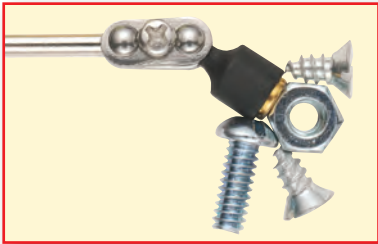

759383
759398

TELESCOPING MAGNETIC PICK-UPS

- High powered 2 lb., 5 lb., 10 lb. Neodymium magnets are 6 times stronger than standard Cobalt magnets
- Double ball joint connection permits infinite angle adjustments
- High strength corrosion resistant stainless steel wand extends from 6-1/2" - 27" (165mm - 686mm)

- Magnet holder is constructed of high-strength reinforced nylon
- Precision engineered 750 Series Versa-Grip™ handle for maximum performance

UPC	NO.	PULL	PKG.
75933 7	759383	2 lb.	Carded
75939 9	759398	10 lb.	Carded

- Measures 5-1/2" (140mm) overall

UPC	NO.	MAGNET	PULL
42219 4	386	NEO	2 lb. pull

384N

FLEX-O-STIFF MAGNETIC PICK-UP

- An ideal tool for retrieving steel parts from hard-to-reach places
- High-powered neodymium magnet is six times more powerful than standard magnet
- Permanent magnetic power

- An excellent tool for retrieving small steel parts from hard-to-reach places
- High-power neodymium magnet lifts up to two pounds and will never lose its magnetism
- 8-3/4" (222mm) overall length

- Locking pivot joint allows user to pick up objects around corners
- Nickel plated steel body with cushion grip handle
- Pocket clip for convenient storage