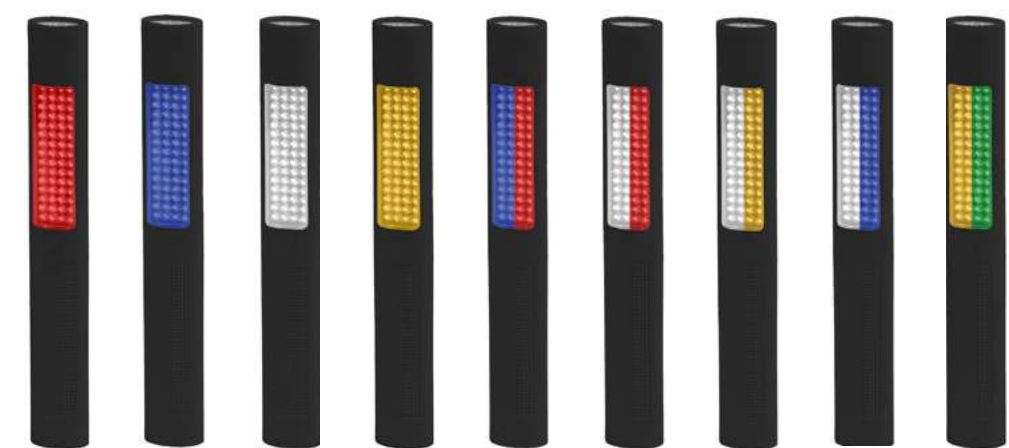

SAFETY - FLASHLIGHT

NSP-1162 NSP-1164 NSP-1166 NSP-1168 NSP-1170** NSR-2070* NSP-1172 NSR-2072* NSP-1174 NSP-1176 NSR-1178 NSP-1180

150L

TRAFFIC WAND